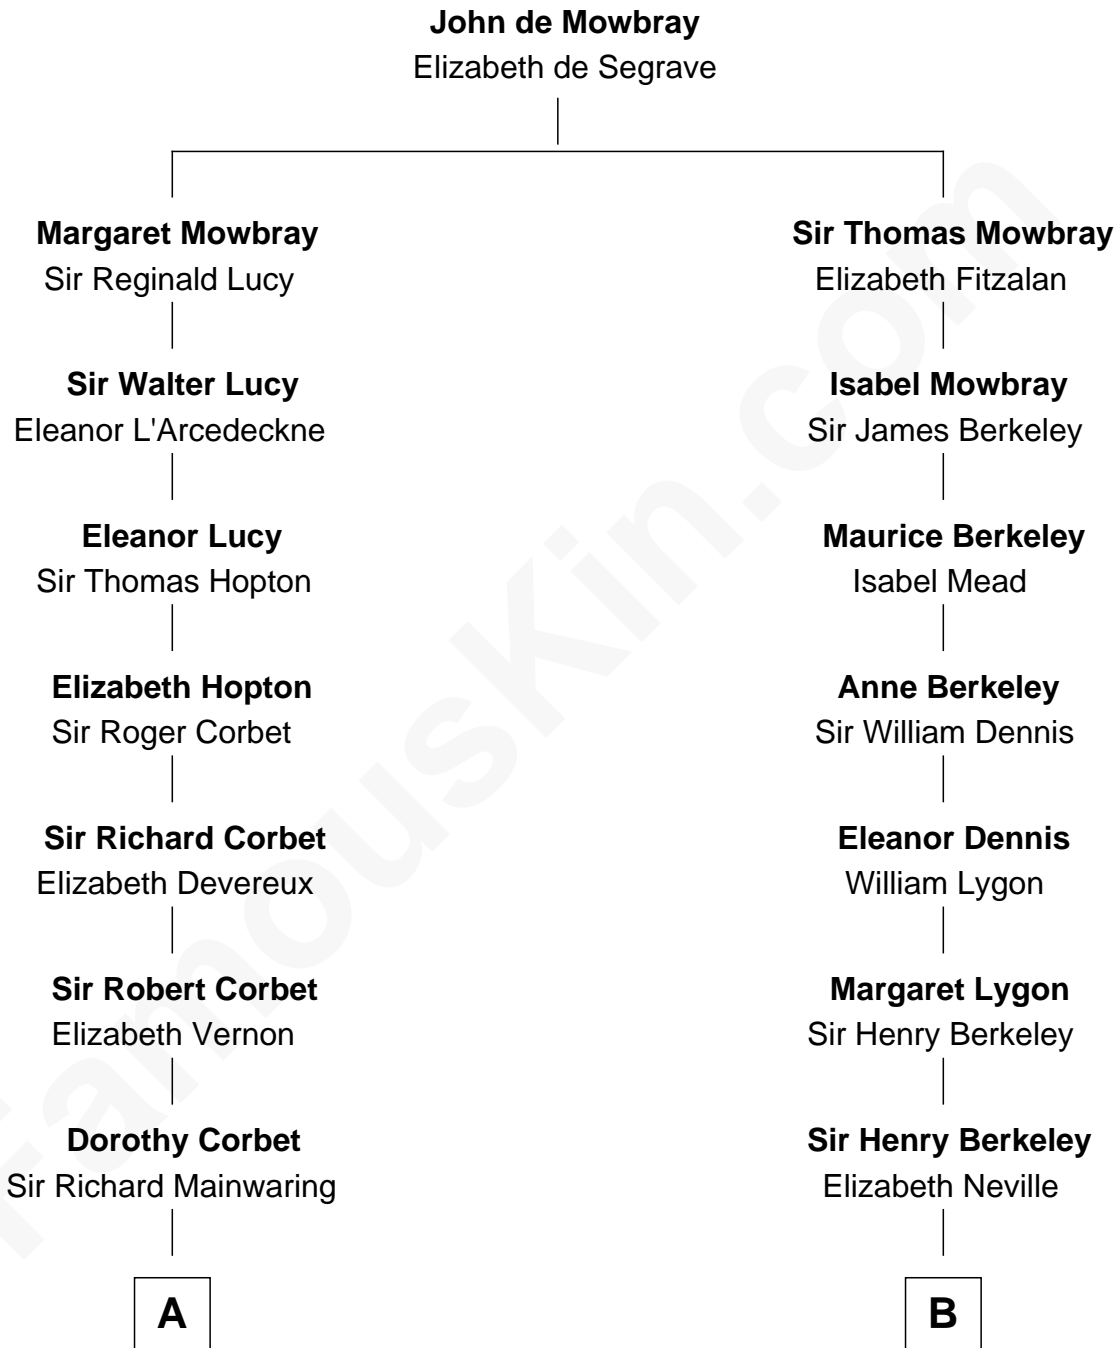

# FamousKin.com Relationship Chart of

**Adlai Stevenson III**

*U.S. Senator from Illinois*

13th cousin 8 times removed of

**Lt. Gen. James Brudenell**

*Leader of the "Charge of the Light Brigade"*

**C**

John Talman Whiting

Mary Sophia Hill

Mary DeGama Whiting

William Borden

John Borden

Ellen Wallace Waller

Ellen Borden

Adlai Ewing Stevenson

**Adlai Stevenson III**

*U.S. Senator from Illinois*

FamousKin.com