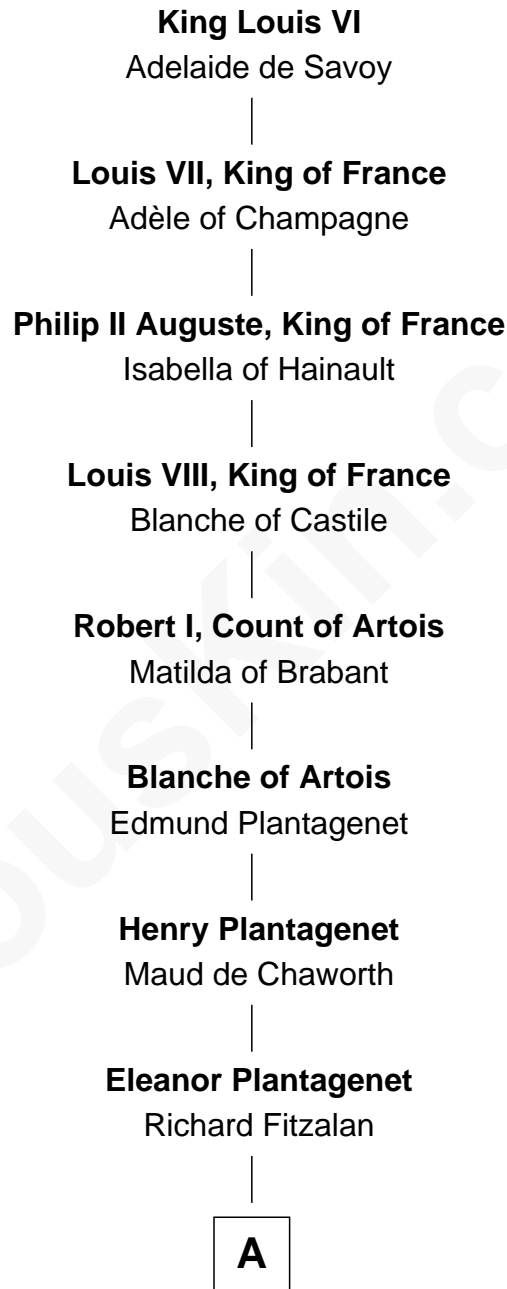

FamousKin.com Relationship Chart of

Adlai Stevenson III

U.S. Senator from Illinois

25th Great-grandson of

King Louis VI

King of France

A

Sir Richard Fitzalan

Elizabeth de Bohun

Elizabeth Fitzalan

Sir Robert Goushill

Joan Goushill

Sir Thomas Stanley

Katherine Stanley

Sir John Savage

Sir Christopher Savage

Anne Stanley

Sir Christopher Savage

Anne Lygon

Francis Savage

Anne Sheldon

Walter Savage

Elizabeth Hall

Ralph Savage