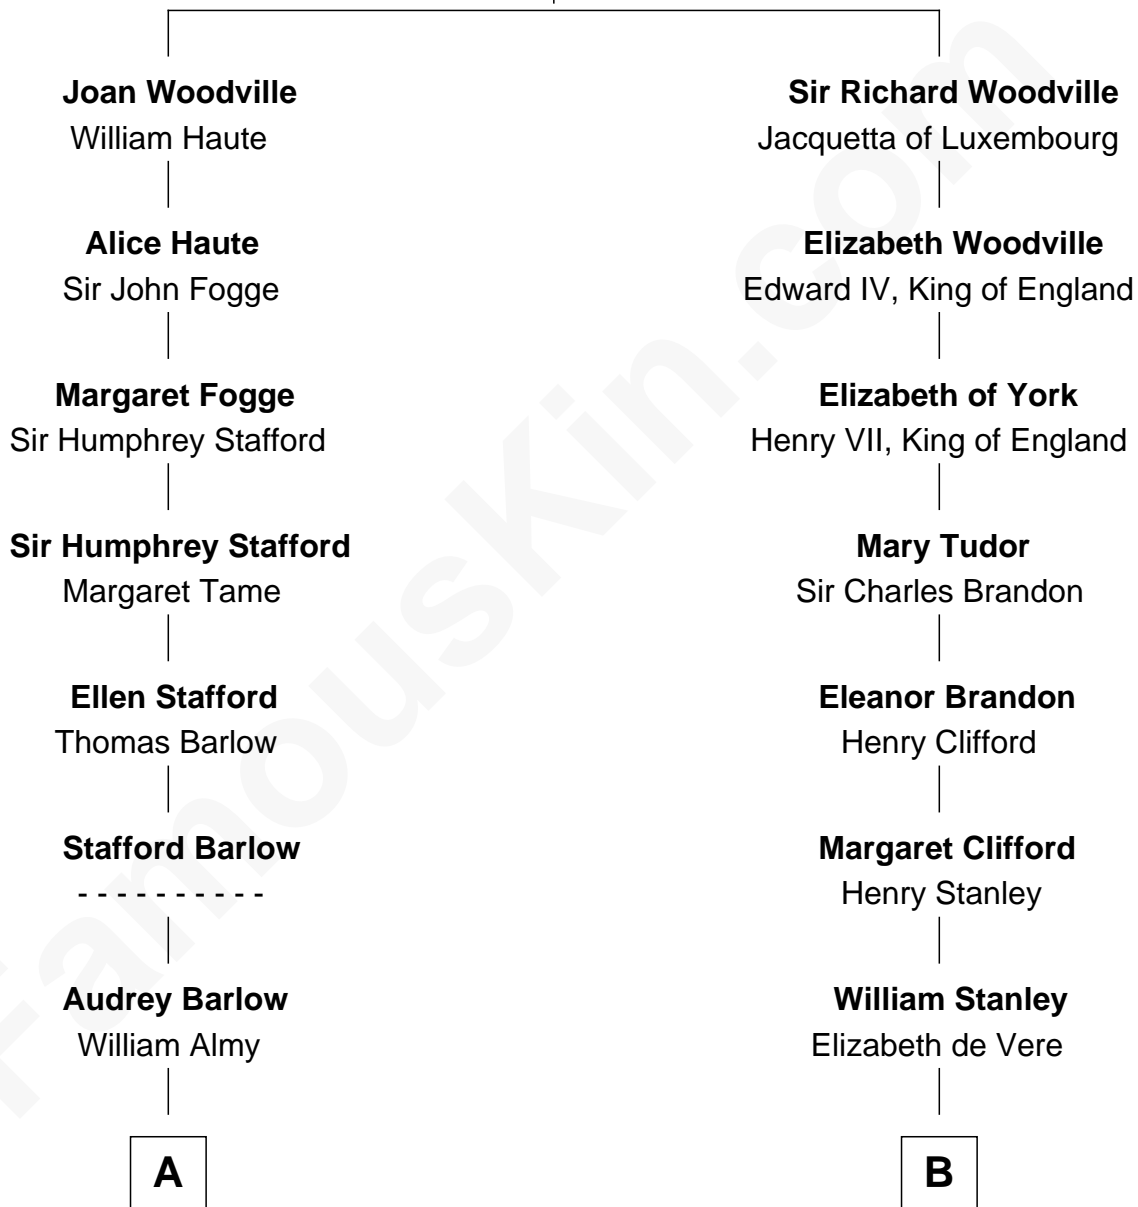

FamousKin.com Relationship Chart of

Adlai Stevenson III

U.S. Senator from Illinois

17th cousin 1 time removed of

Hugh Grant

Movie Actor

Richard Woodville

Joan Bedlisgate