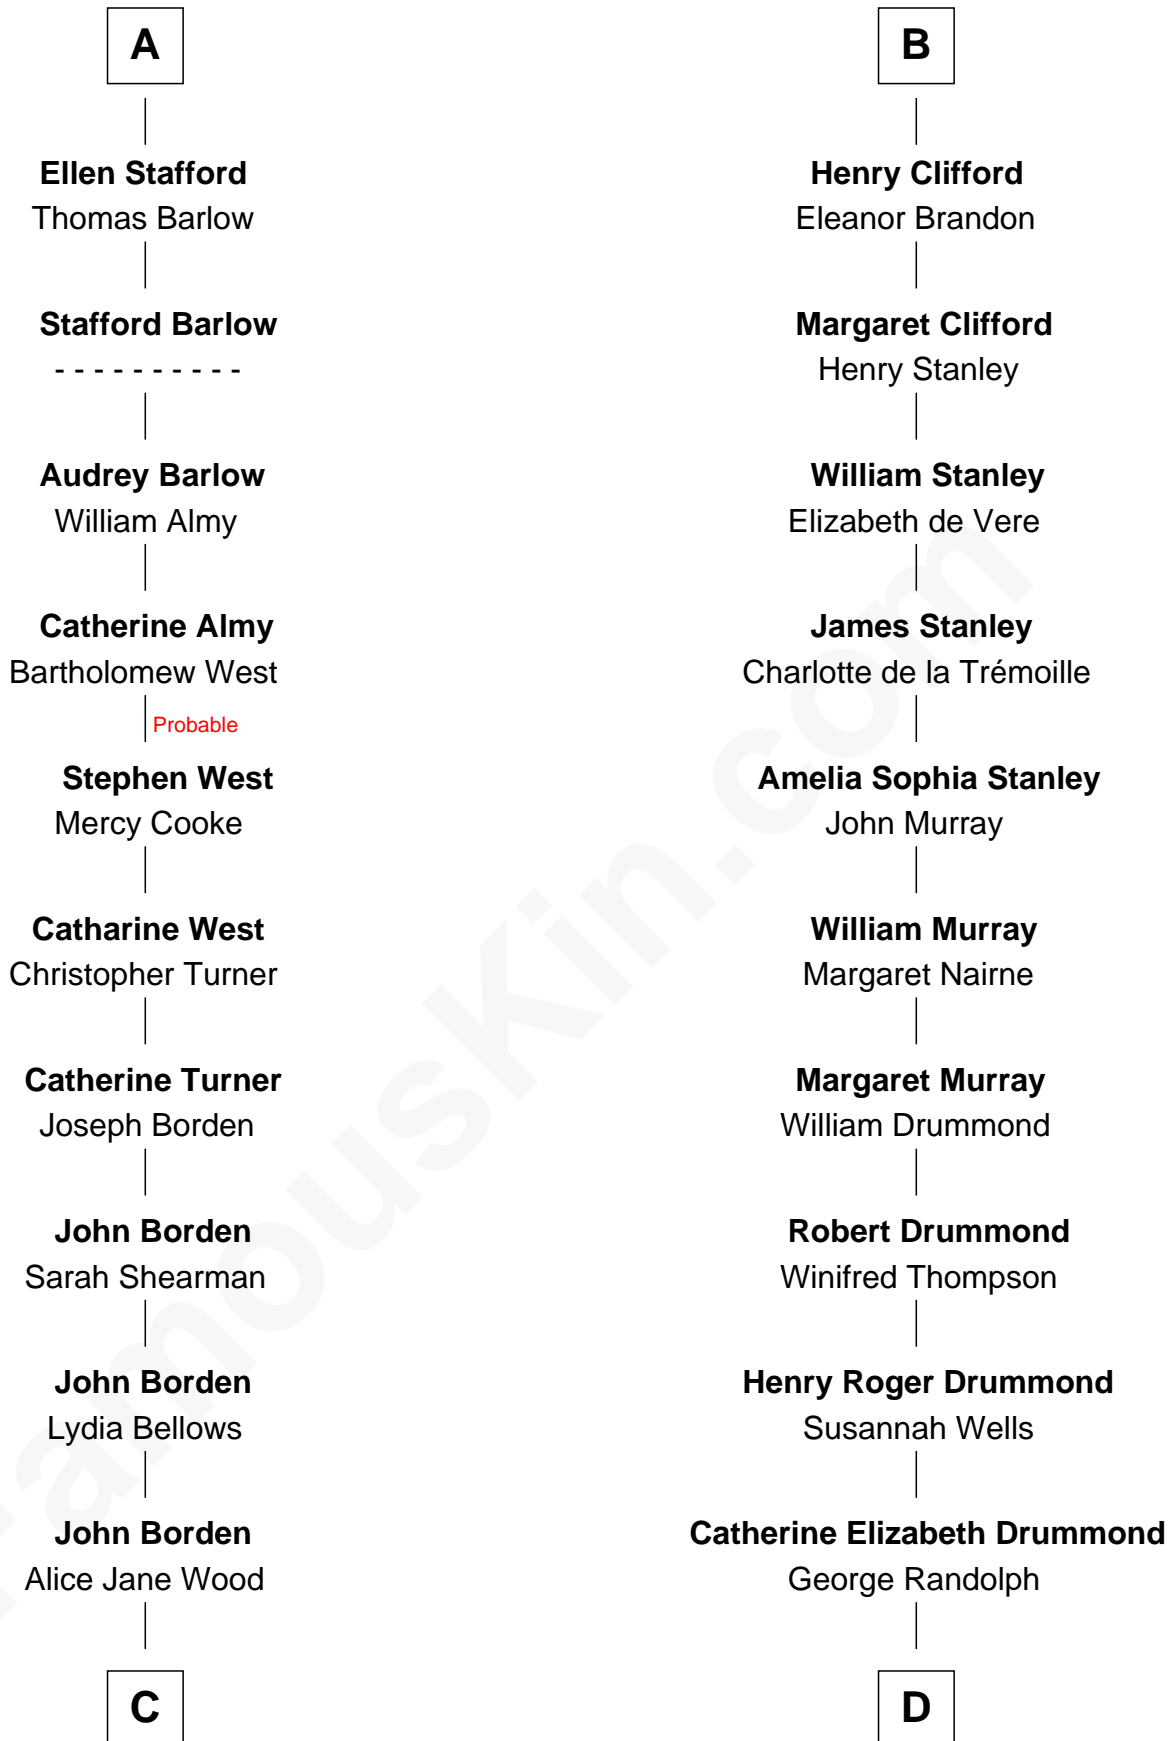

# FamousKin.com Relationship Chart of

**Adlai Stevenson III**

*U.S. Senator from Illinois*

20th cousin 1 time removed of

**Hugh Grant**

*Movie Actor*

**C**

**William Borden**  
Mary DeGama Whiting

**John Borden**  
Ellen Wallace Waller

**Ellen Borden**  
Adlai Ewing Stevenson

**Adlai Stevenson III**  
*U.S. Senator from Illinois*

**D**

**Cyril Randolph**  
Frances Selina Hervey

**Felton George Randolph**  
Emily Margaret Nepean