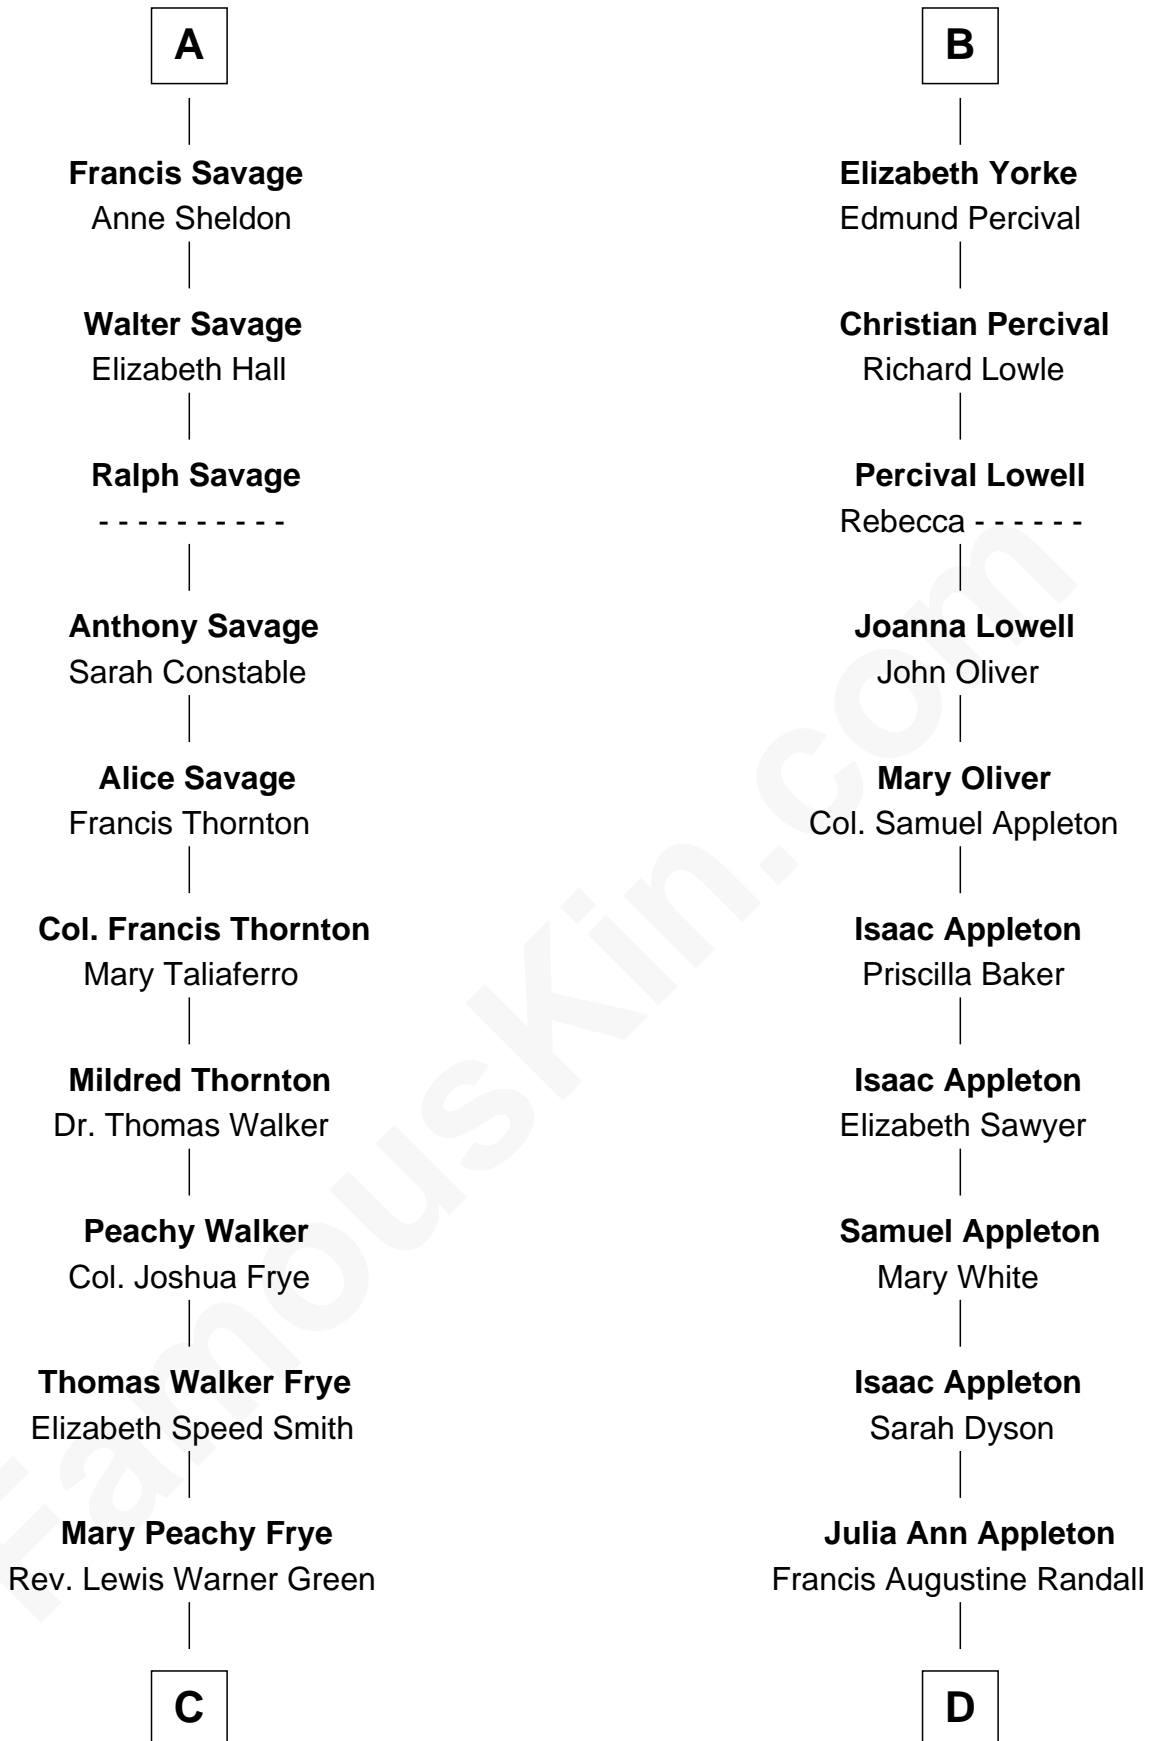

FamousKin.com Relationship Chart of

Adlai Stevenson III

U.S. Senator from Illinois

20th cousin 1 time removed of

James Spader

TV and Movie Actor

Humphrey de Bohun

Elizabeth Plantagenet

Sir William de Bohun
Elizabeth de Badlesmere

Elizabeth de Bohun
Sir Richard Fitzalan

Elizabeth Fitzalan
Sir Robert Goushill

Joan Goushill
Sir Thomas Stanley

Katherine Stanley
Sir John Savage

Sir Christopher Savage
Anne Stanley

Sir Christopher Savage
Anne Lygon

A

Margaret de Bohun
Sir Hugh de Courtnay

Elizabeth de Courtnay
Sir Andrew Luttrell

Sir Hugh Luttrell
Catherine de Beaumont

Sir John Luttrell
Margaret Touchet

Sir James Luttrell
Elizabeth Courtnay

Sir Hugh Luttrell
Margaret Hill

Eleanor Luttrell
Roger Yorke

B

C

Letitia Green
Adlai Ewing Stevenson

Lewis Green Stevenson
Helen Louise Davis

Adlai Ewing Stevenson
Ellen Borden

Adlai Stevenson III
U.S. Senator from Illinois