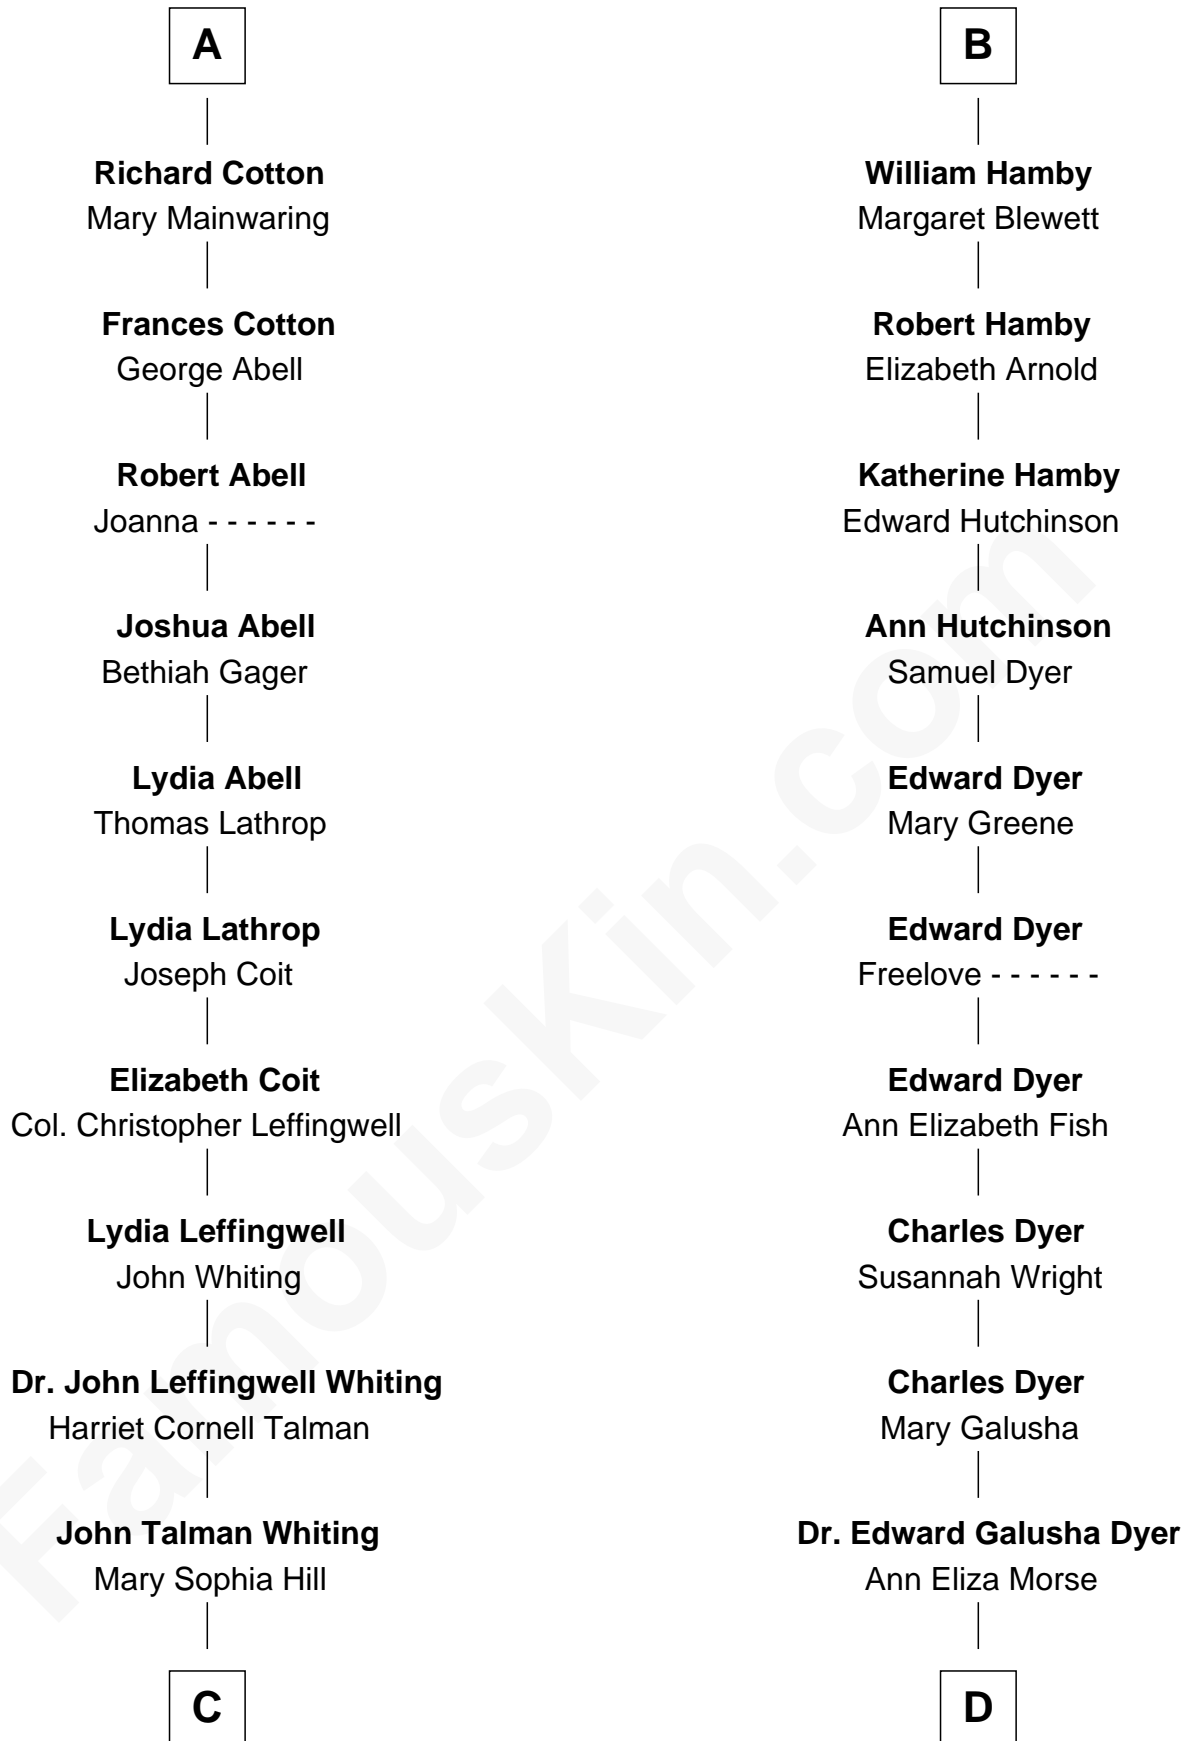

FamousKin.com Relationship Chart of

Adlai Stevenson III

U.S. Senator from Illinois

20th cousin 1 time removed of

Elisabeth Shue

TV and Movie Actress

Sir Philip le Despencer

Joan de Cobham

C

Mary DeGama Whiting

William Borden

John Borden

Ellen Wallace Waller

Ellen Borden

Adlai Ewing Stevenson

Adlai Stevenson III

U.S. Senator from Illinois

D

Emily Almira Dyer

Alexander Hunter Gunn

Alexander Hunter Gunn

Harriet Grace Brewster Willcox

Mary Brewster Gunn

Adoniram Judson Wells