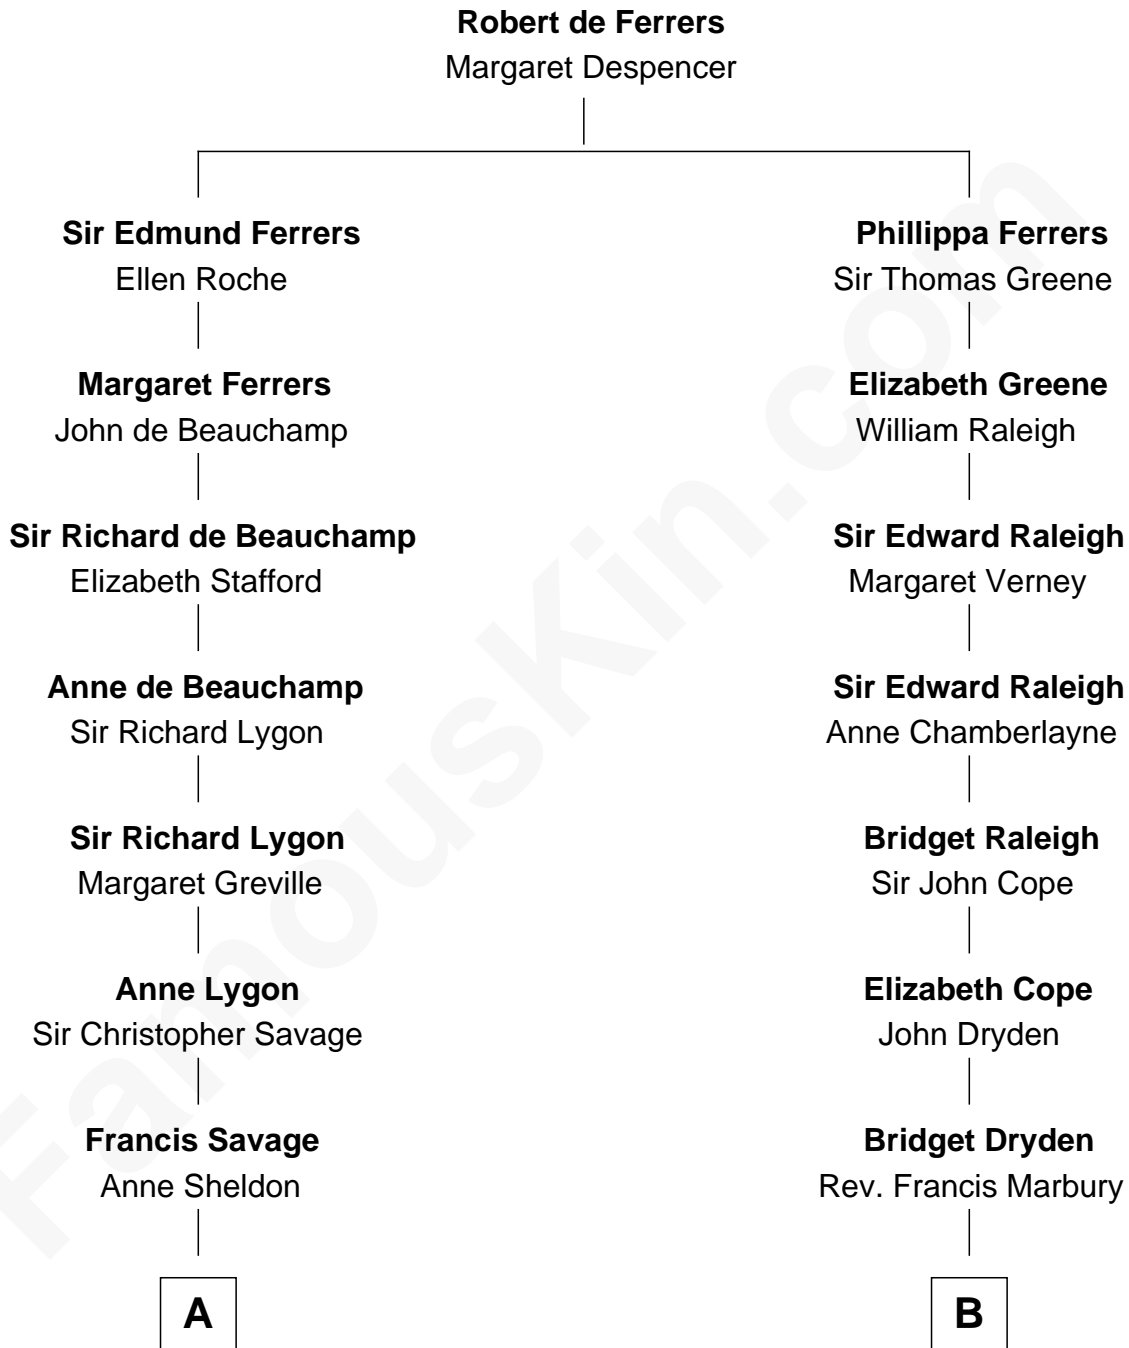

# FamousKin.com Relationship Chart of

**Adlai Stevenson III**

*U.S. Senator from Illinois*

19th cousin 1 time removed of

**Andrew Shue**

*TV Actor*

FamousKin.com