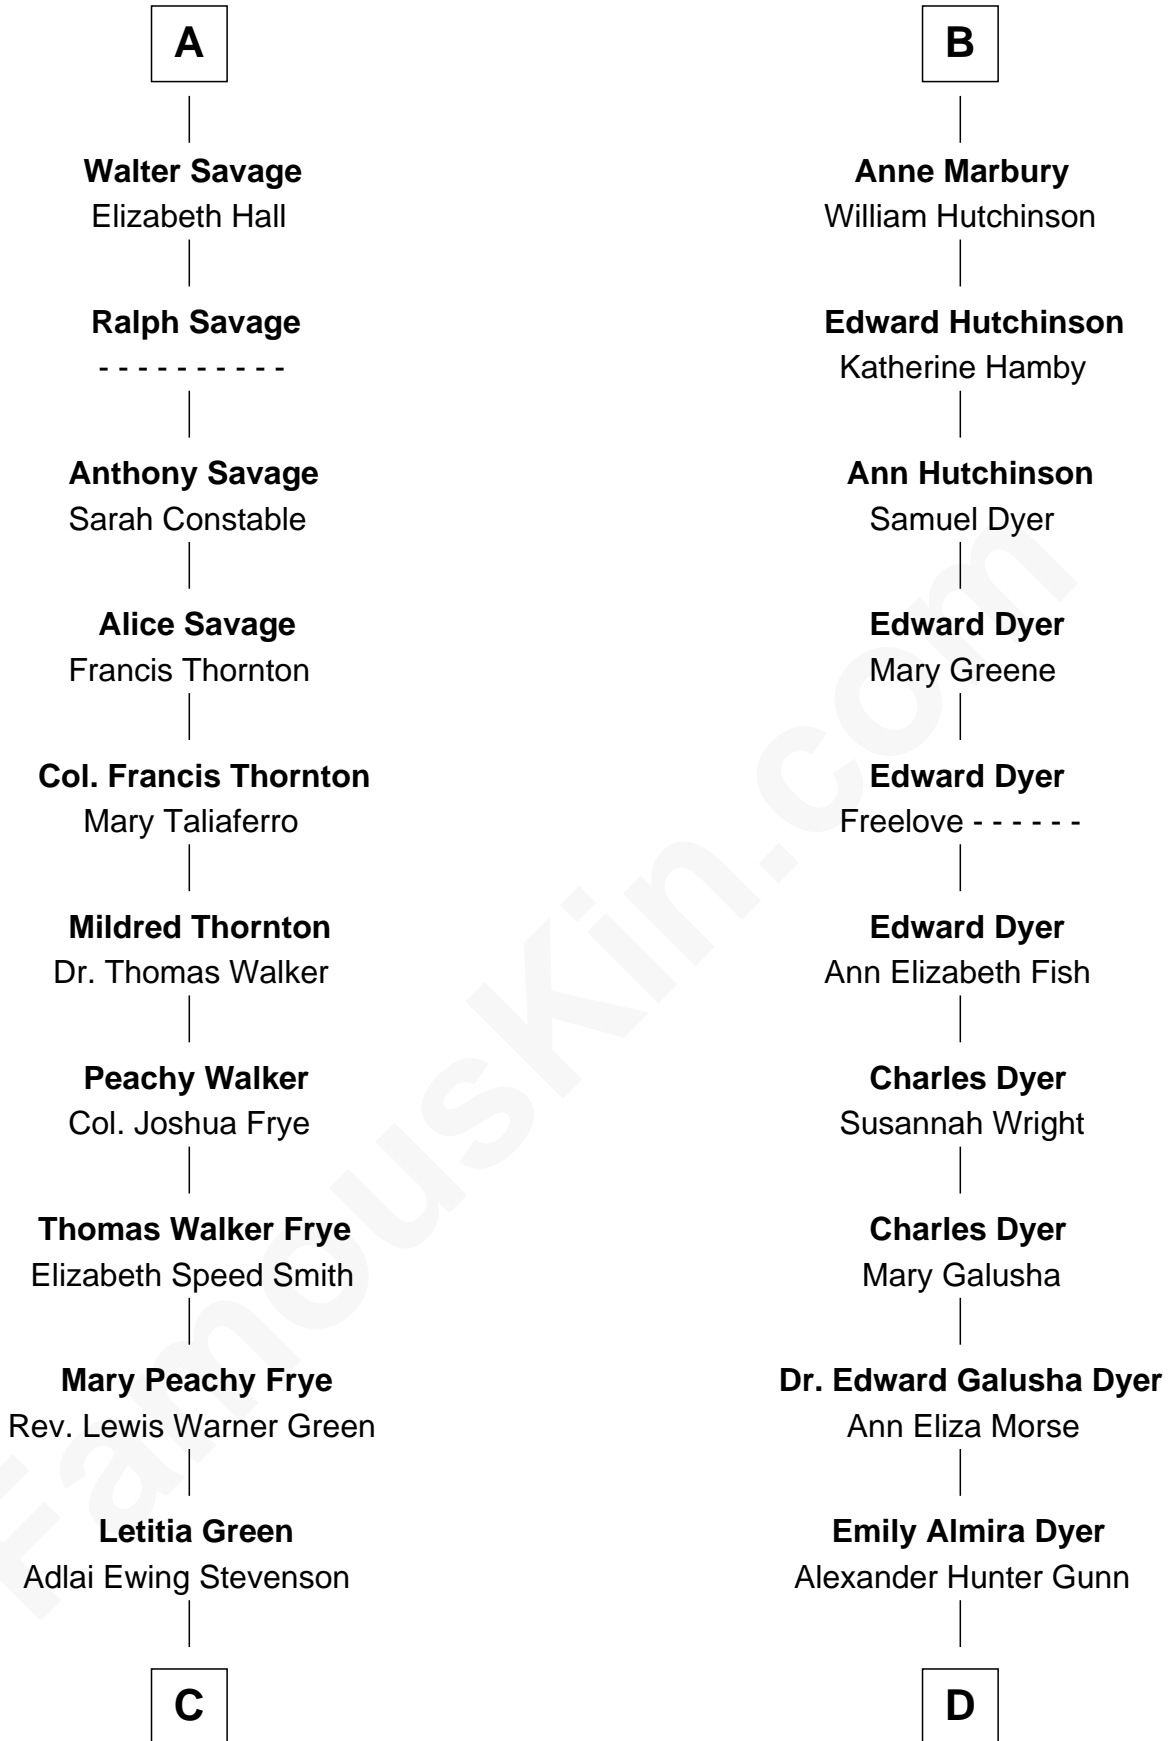

# FamousKin.com Relationship Chart of

**Adlai Stevenson III**

*U.S. Senator from Illinois*

19th cousin 1 time removed of

**Andrew Shue**

*TV Actor*

FamousKin.com