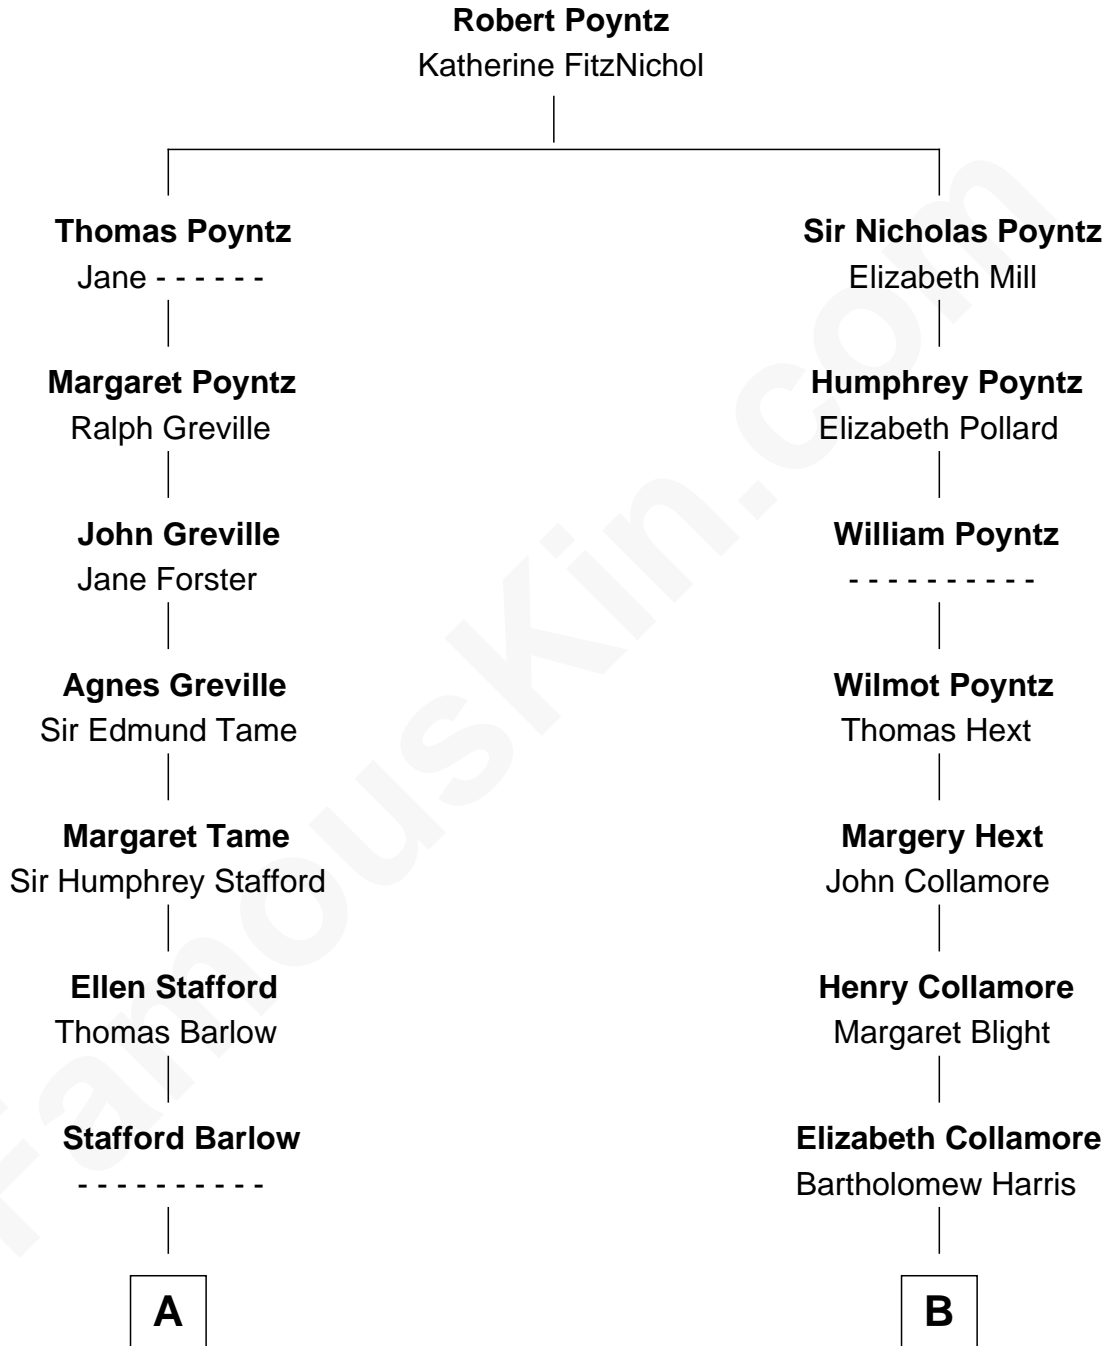

FamousKin.com Relationship Chart of

Adlai Stevenson III

U.S. Senator from Illinois

18th cousin of

Andrew Shue

TV Actor

C

Ellen Borden
Adlai Ewing Stevenson

Adlai Stevenson III
U.S. Senator from Illinois

D

Anne Brewster Wells
James William Shue

Andrew Shue
TV Actor

FamousKin.com