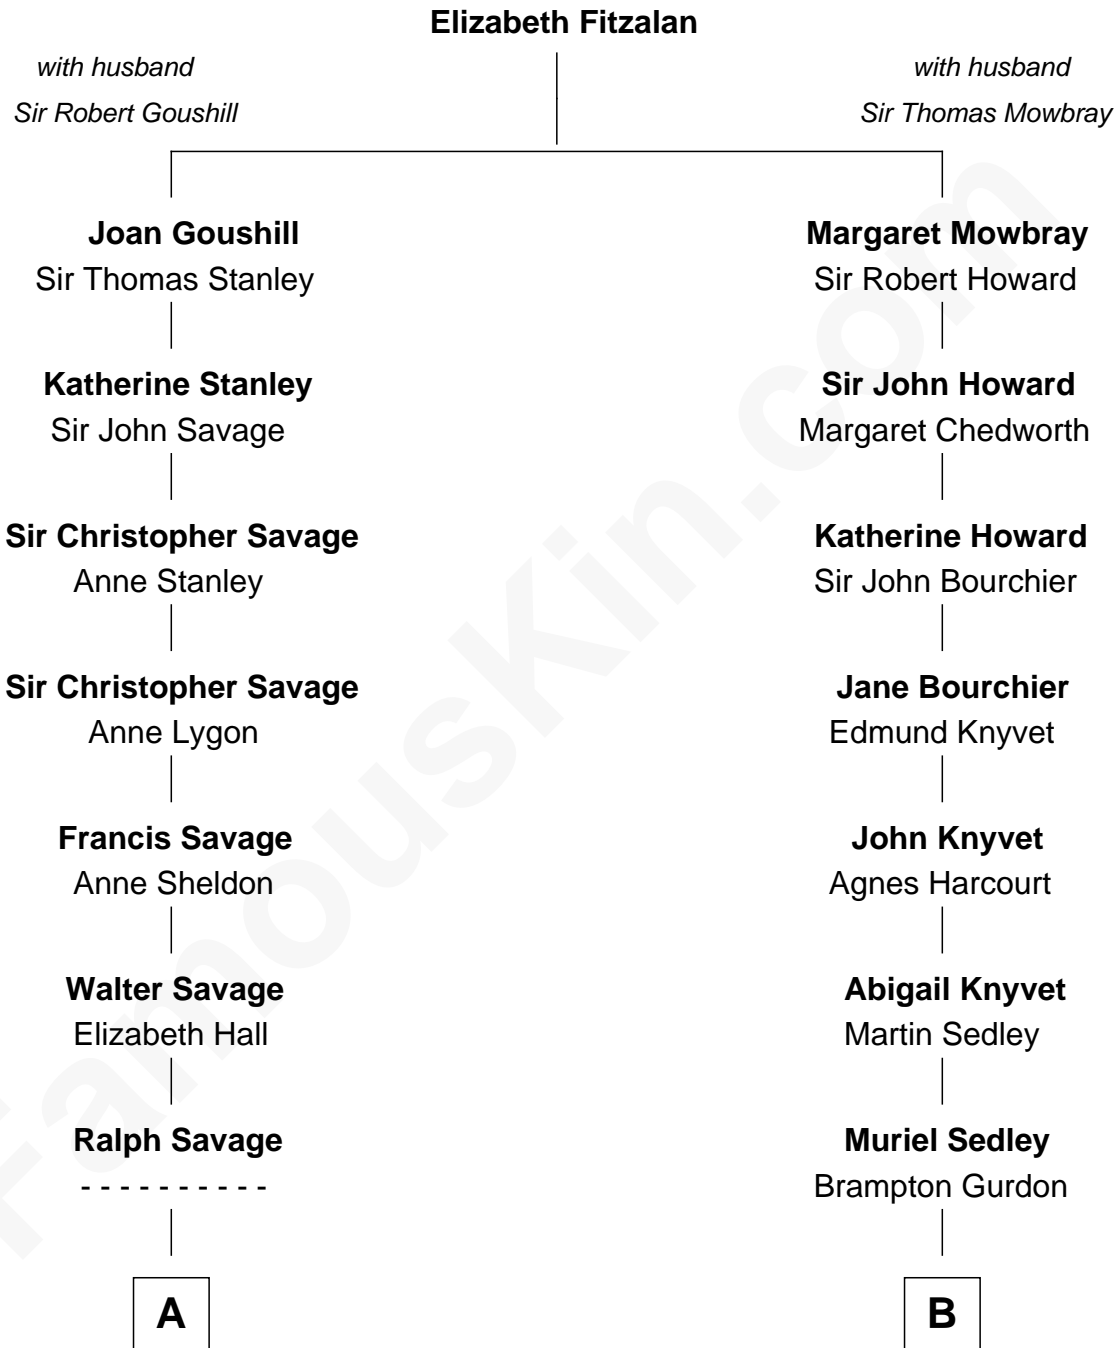

FamousKin.com
Relationship Chart of
Adlai Stevenson III
U.S. Senator from Illinois

17th cousin 2 times removed of

Carly Fiorina
CEO of Hewlett-Packard

C

—
Cara Carleton Weber

Harold Marvin Sneed

—
Joseph Tyree Sneed

Madelon Montross Juergens

—
Carly Fiorina

CEO of Hewlett-Packard

FamousKin.com