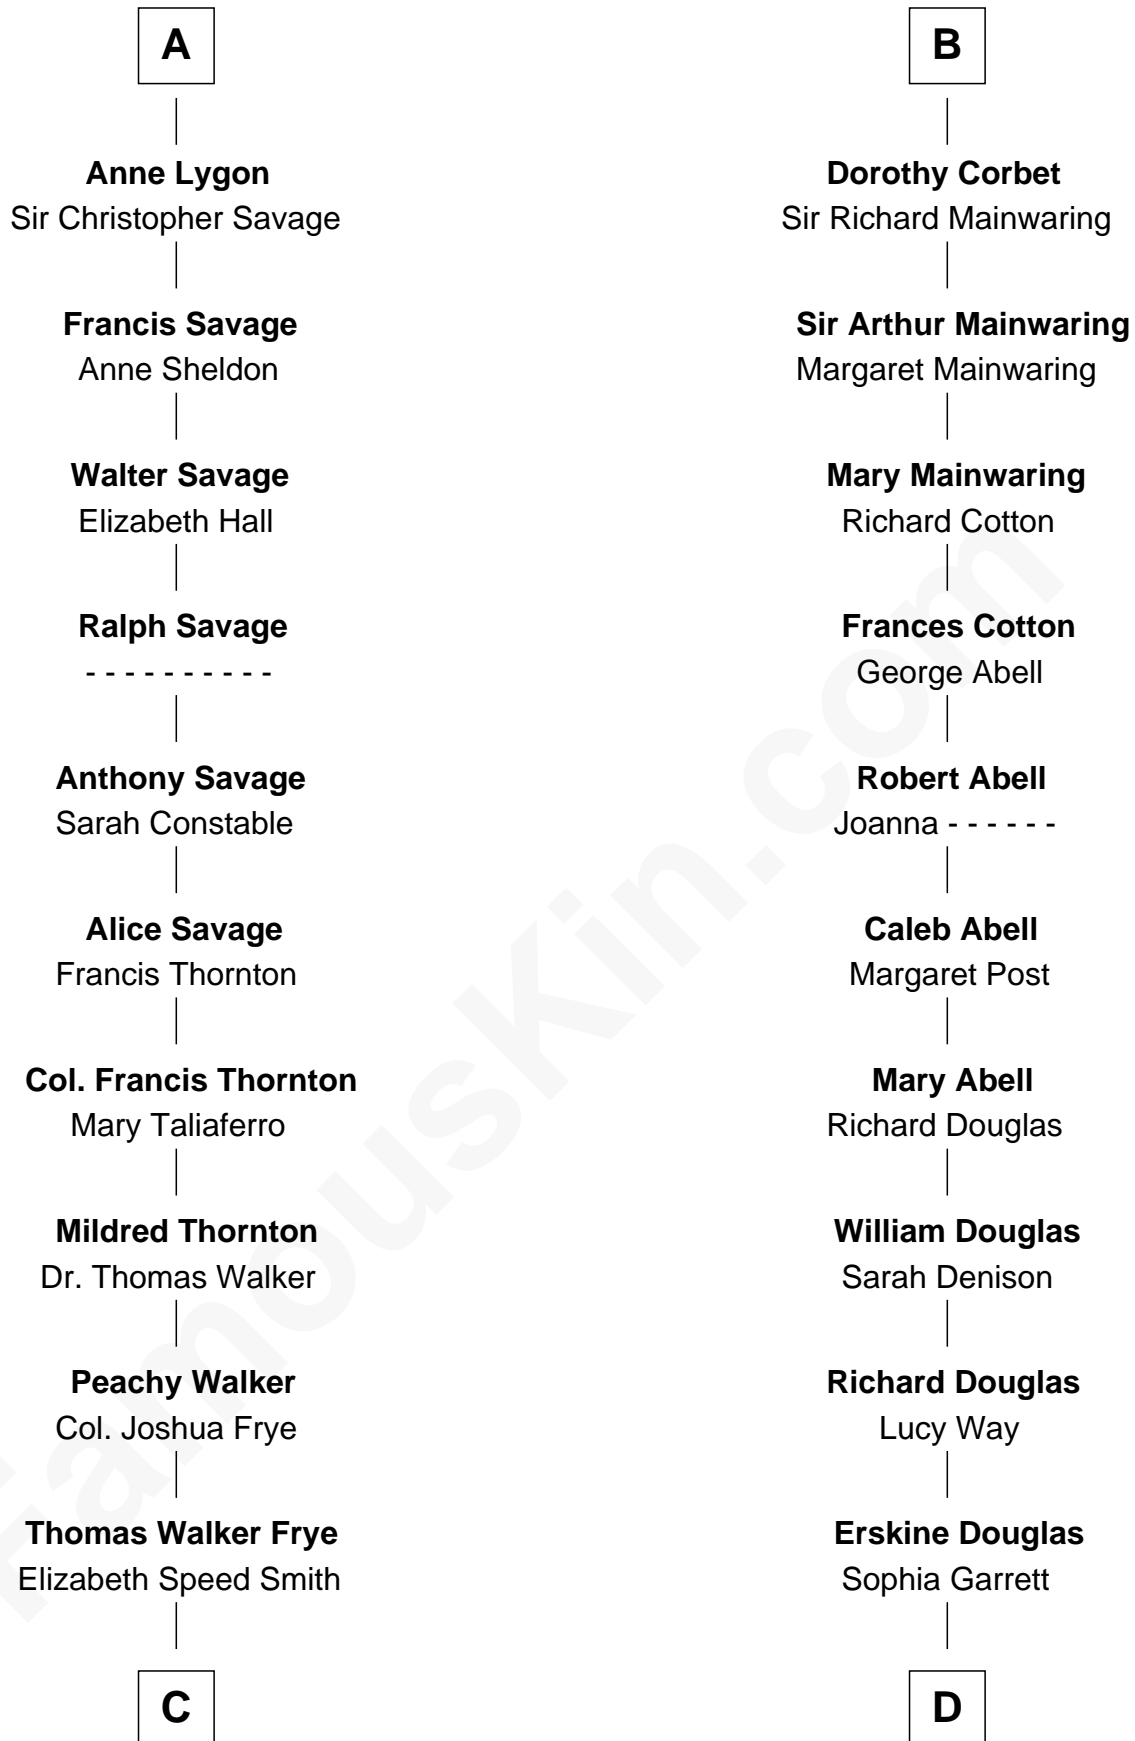

FamousKin.com Relationship Chart of

Adlai Stevenson III
U.S. Senator from Illinois

21st cousin of

Illeana Douglas
TV and Movie Actress

Sir Edward le Despencer
Anne de Ferrers

C

Mary Peachy Frye
Rev. Lewis Warner Green

Letitia Green
Adlai Ewing Stevenson

Lewis Green Stevenson
Helen Louise Davis

Adlai Ewing Stevenson
Ellen Borden

Adlai Stevenson III
U.S. Senator from Illinois

D

Emma Jane Douglas
Col. George Taliaferro Shackelford

Lena Priscilla Shackelford
Edouard Gregory Hesselberg

Melvyn Edouard Hesselberg
Rosalind Hightower

Gregory Hesselberg
Joan Georgescu

Illeana Douglas
TV and Movie Actress