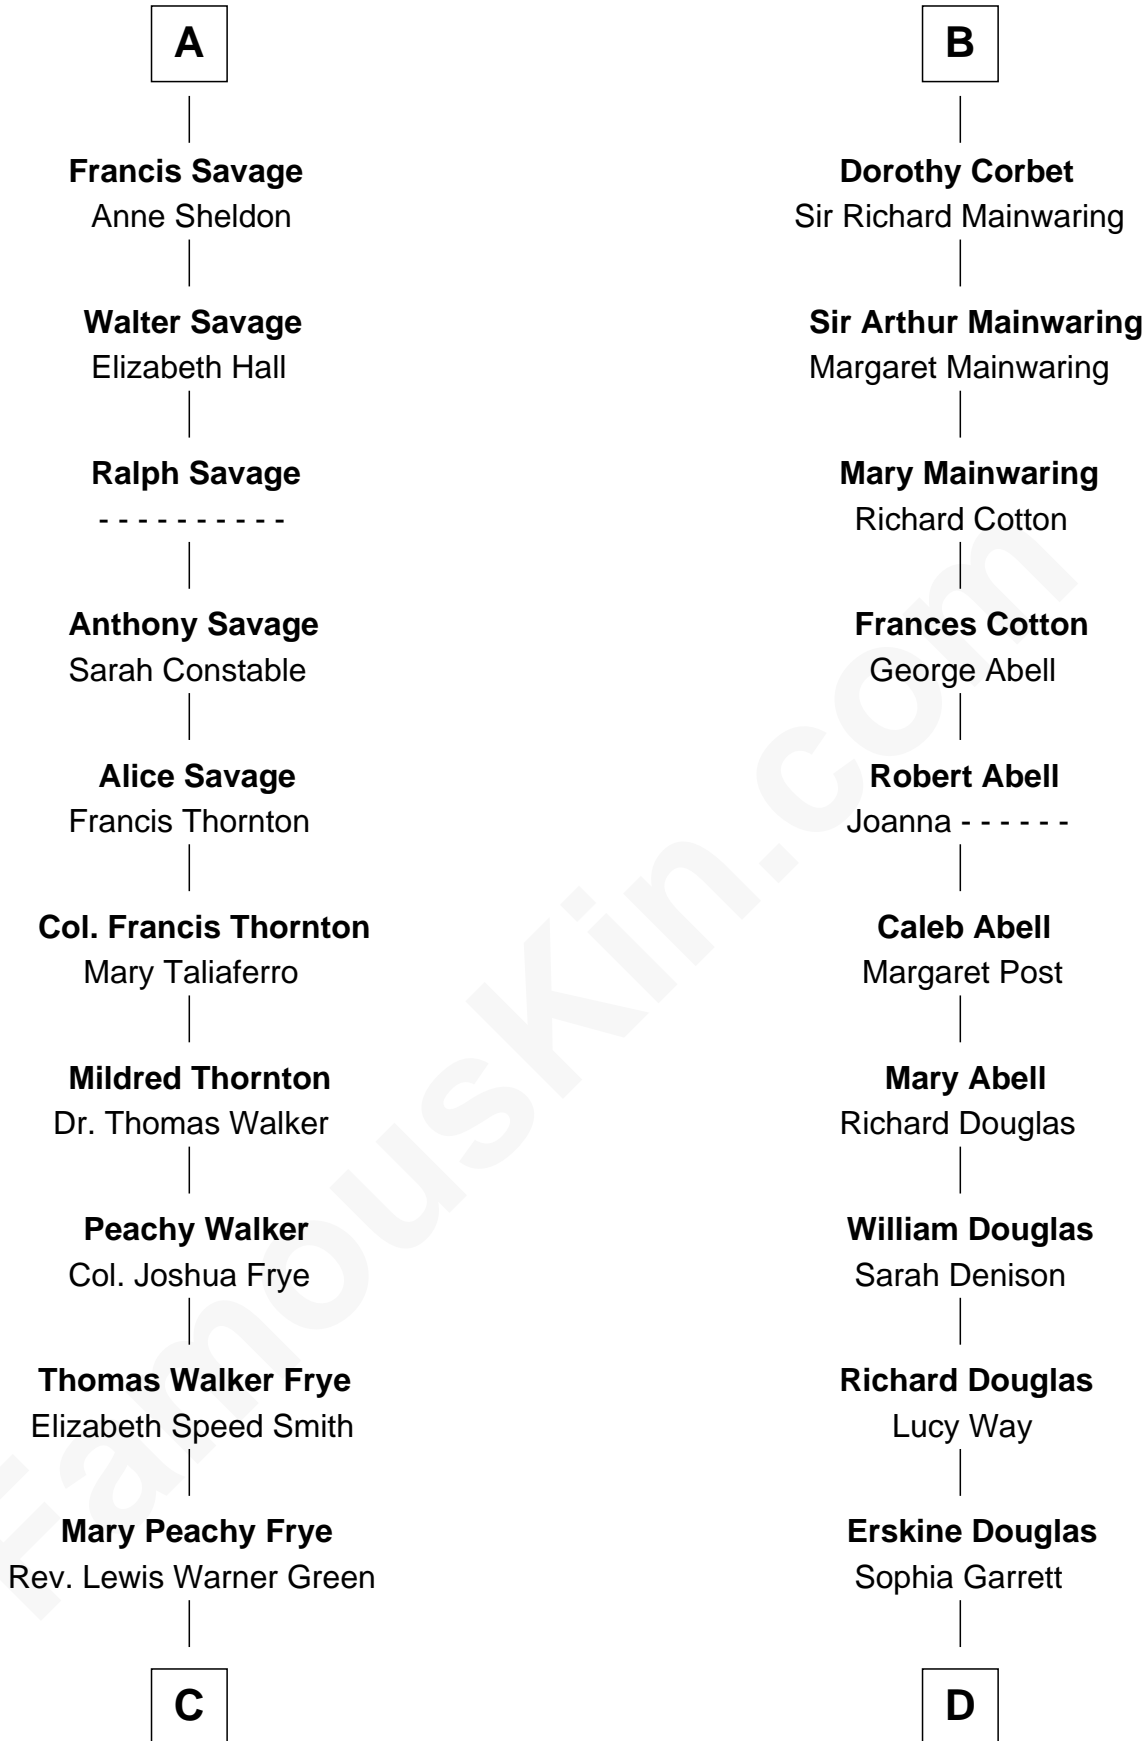

FamousKin.com

Relationship Chart of

Adlai Stevenson III

U.S. Senator from Illinois

20th cousin 1 time removed of

Illeana Douglas

TV and Movie Actress

Henry Plantagenet

Eleanor Plantagenet

Richard Fitzalan

Sir Richard Fitzalan

Elizabeth de Bohun

Joan Fitzalan

Sir William Beauchamp

Joan Beauchamp

James Butler

Elizabeth Butler

John Talbot

Ann Talbot

Sir Henry Vernon

Elizabeth Vernon

Sir Robert Corbet

B

C

Letitia Green
Adlai Ewing Stevenson

Lewis Green Stevenson
Helen Louise Davis

Adlai Ewing Stevenson
Ellen Borden

Adlai Stevenson III
U.S. Senator from Illinois

D

Emma Jane Douglas
Col. George Taliaferro Shackelford