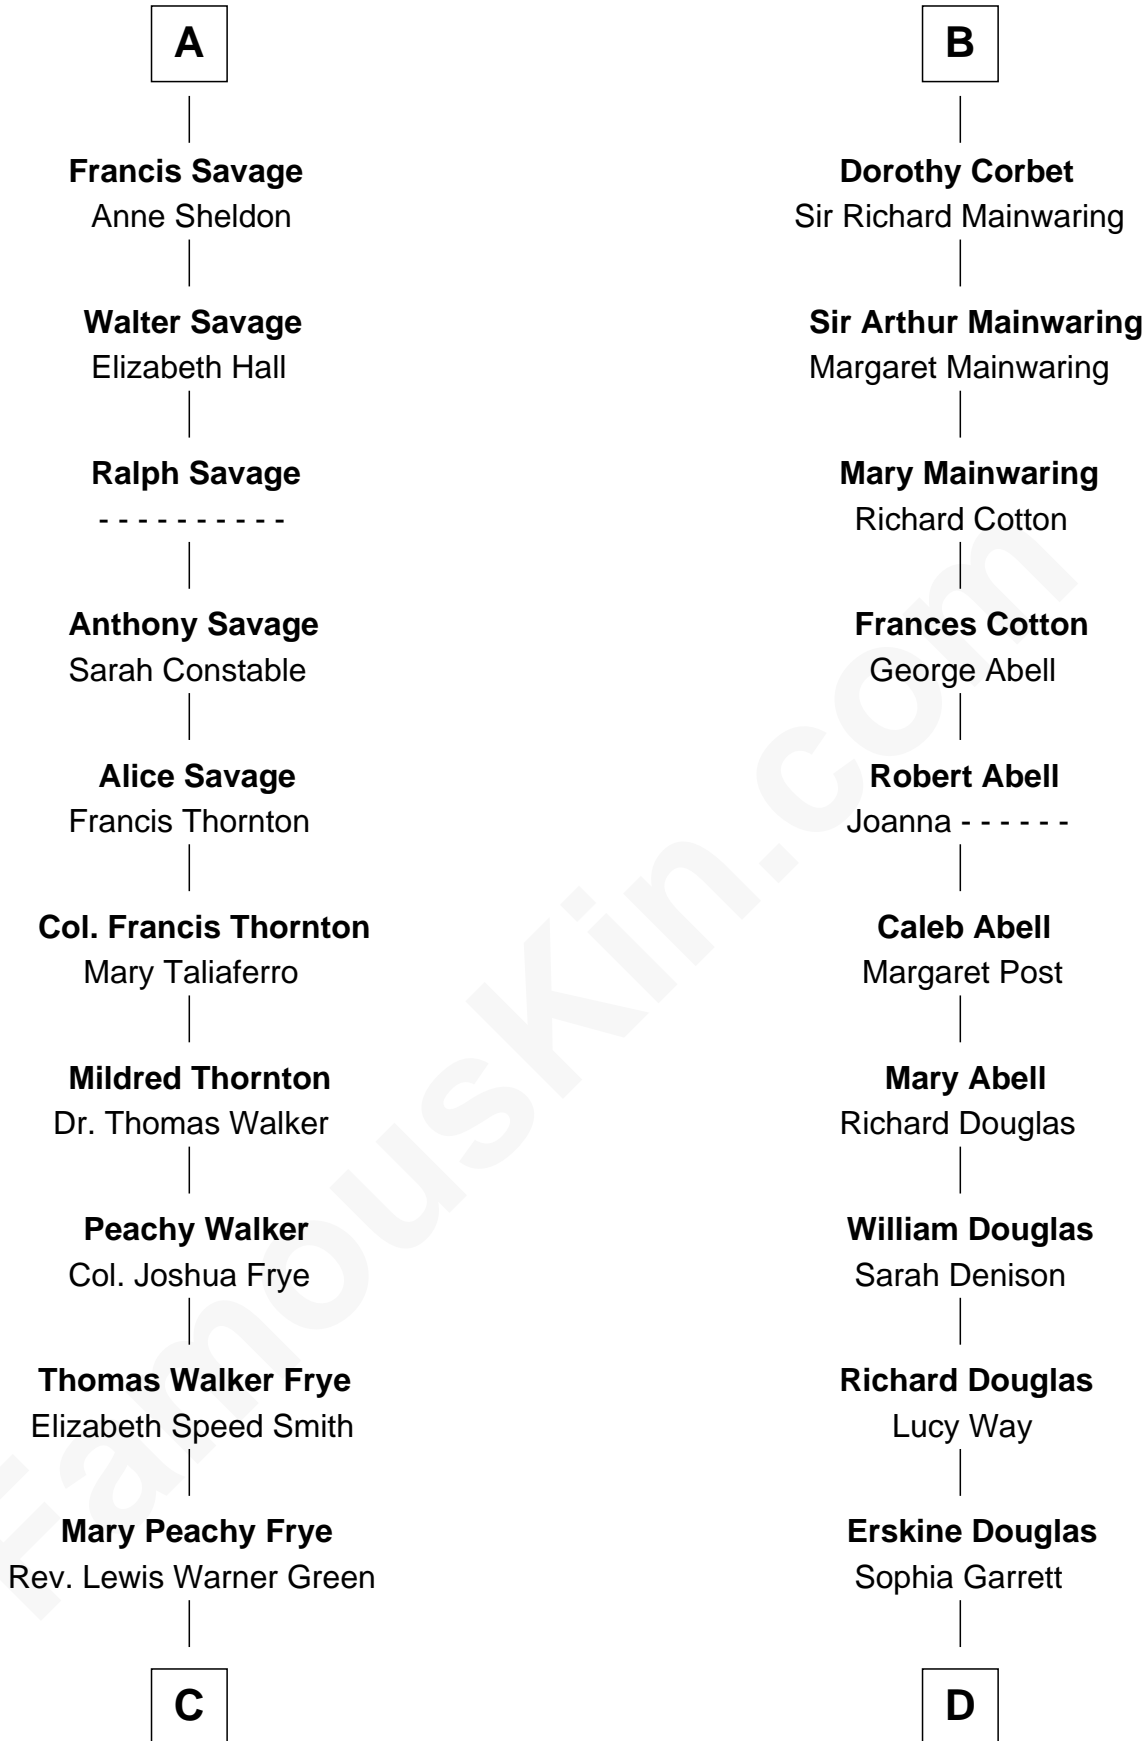

FamousKin.com Relationship Chart of

Adlai Stevenson III

U.S. Senator from Illinois

20th cousin 1 time removed of

Illeana Douglas

TV and Movie Actress

Bartholomew de Badlesmere

Margaret de Clare

John Talbot

Ann Talbot

Sir Henry Vernon

Elizabeth Vernon

Sir Robert Corbet

B

C

Letitia Green
Adlai Ewing Stevenson

Lewis Green Stevenson
Helen Louise Davis

Adlai Ewing Stevenson
Ellen Borden

Adlai Stevenson III
U.S. Senator from Illinois

D

Emma Jane Douglas
Col. George Taliaferro Shackelford

Lena Priscilla Shackelford
Edouard Gregory Hesselberg