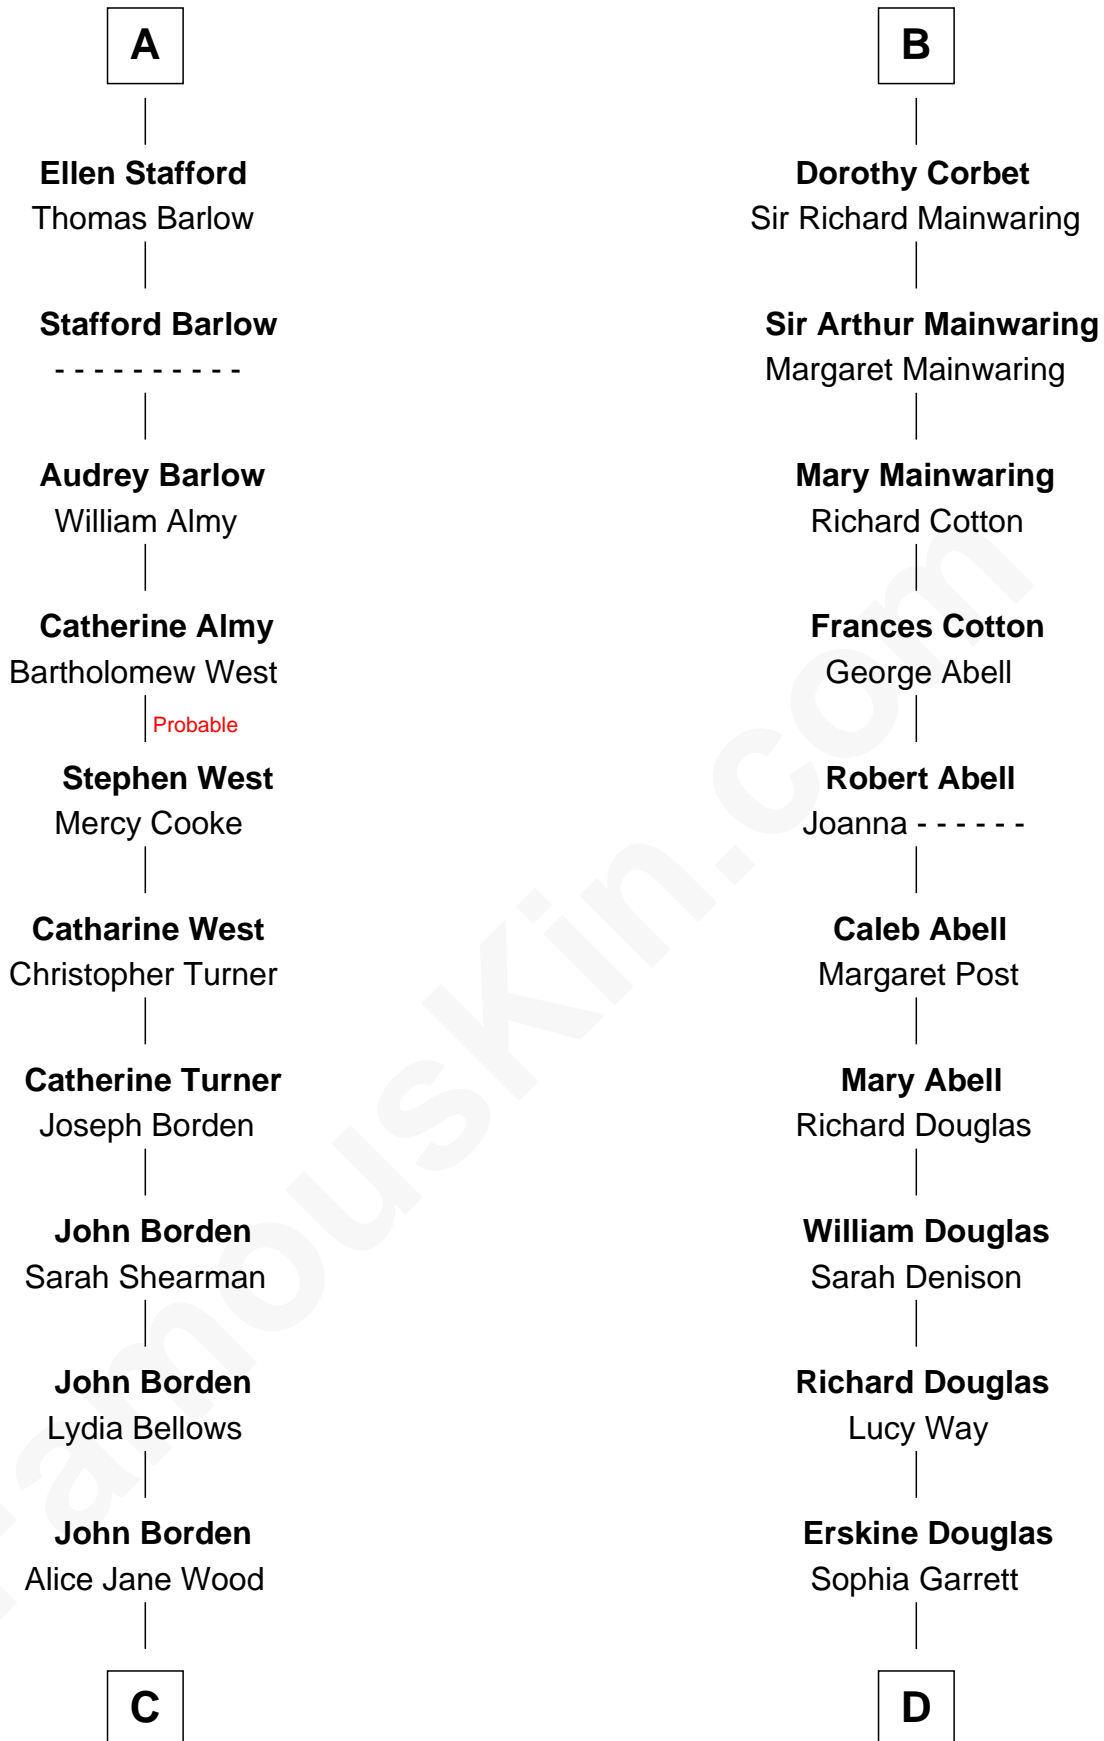

FamousKin.com Relationship Chart of

Adlai Stevenson III

U.S. Senator from Illinois

20th cousin 1 time removed of

Illeana Douglas

TV and Movie Actress

Ralph de Stafford

with wife
Katherine de Hastang

Elizabeth de Stafford

John de Ferrers

Robert de Ferrers

Margaret Despencer

Sir Edmund Ferrers

Ellen Roche

Sir William Ferrers

Elizabeth Belknap

Anne Ferrers

Sir Walter Devereux

Elizabeth Devereux

Sir Richard Corbet

Sir Robert Corbet

Elizabeth Vernon

B

C

William Borden
Mary DeGama Whiting

John Borden
Ellen Wallace Waller

Ellen Borden
Adlai Ewing Stevenson

Adlai Stevenson III
U.S. Senator from Illinois

D

Emma Jane Douglas
Col. George Taliaferro Shackelford

Lena Priscilla Shackelford
Edouard Gregory Hesselberg