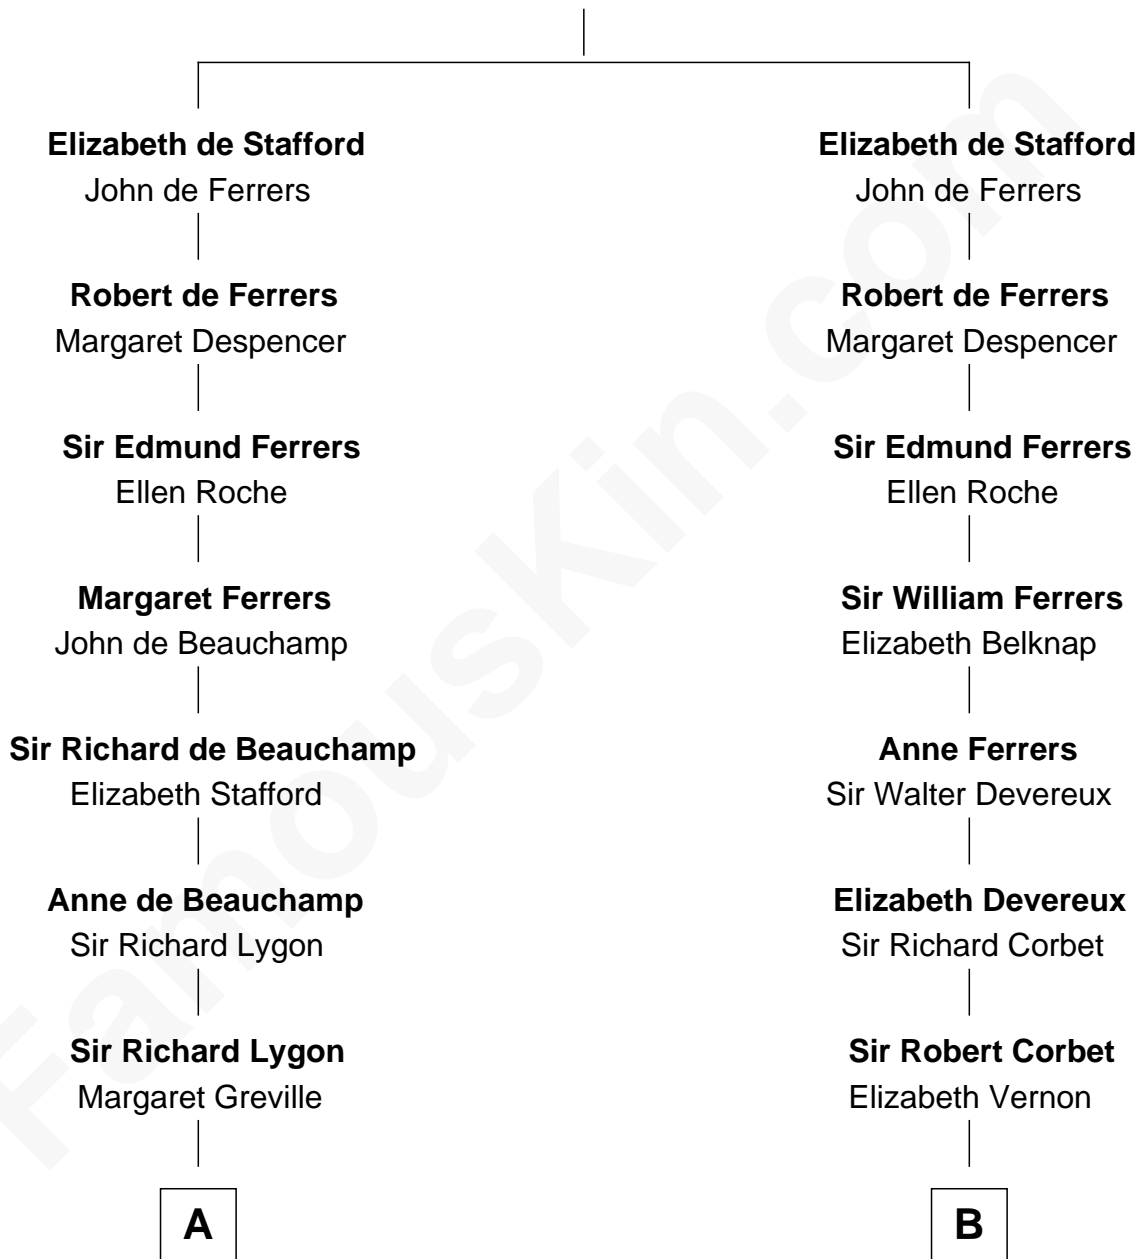

# FamousKin.com Relationship Chart of

**Adlai Stevenson III**  
*U.S. Senator from Illinois*

21st cousin of

**Illeana Douglas**  
*TV and Movie Actress*

**Margaret de Audley**  
Ralph de Stafford

**C**

**Mary Peachy Frye**  
Rev. Lewis Warner Green

**Letitia Green**  
Adlai Ewing Stevenson

**Lewis Green Stevenson**  
Helen Louise Davis

**Adlai Ewing Stevenson**  
Ellen Borden

**Adlai Stevenson III**  
*U.S. Senator from Illinois*

**D**

**Emma Jane Douglas**  
Col. George Taliaferro Shackelford

**Lena Priscilla Shackelford**  
Edouard Gregory Hesselberg

**Melvyn Edouard Hesselberg**  
Rosalind Hightower

**Gregory Hesselberg**  
Joan Georgescu

**Illeana Douglas**  
*TV and Movie Actress*