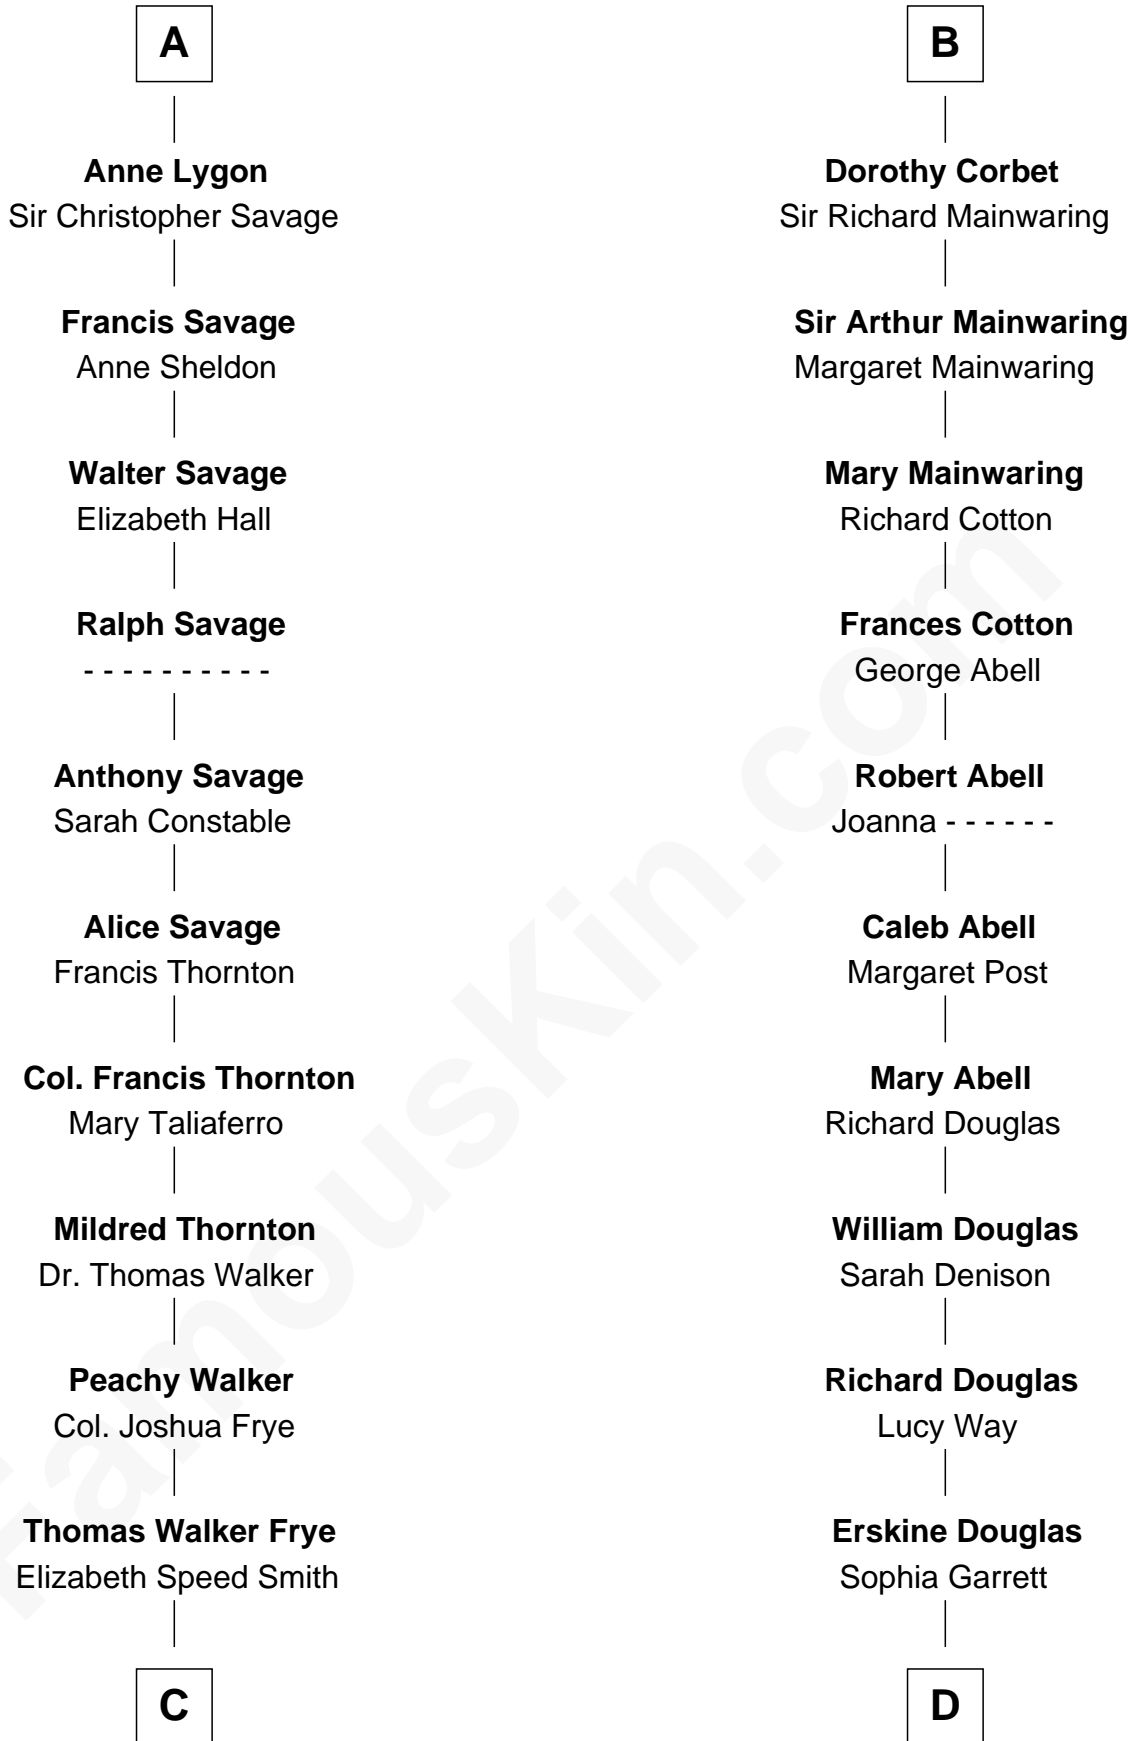

# FamousKin.com Relationship Chart of

**Adlai Stevenson III**  
*U.S. Senator from Illinois*

21st cousin of

**Illeana Douglas**  
*TV and Movie Actress*

**Margaret de Audley**  
Ralph de Stafford

**C**

**Mary Peachy Frye**  
Rev. Lewis Warner Green

**Letitia Green**  
Adlai Ewing Stevenson

**Lewis Green Stevenson**  
Helen Louise Davis

**Adlai Ewing Stevenson**  
Ellen Borden

**Adlai Stevenson III**  
*U.S. Senator from Illinois*

**D**

**Emma Jane Douglas**  
Col. George Taliaferro Shackelford

**Lena Priscilla Shackelford**  
Edouard Gregory Hesselberg

**Melvyn Edouard Hesselberg**  
Rosalind Hightower

**Gregory Hesselberg**  
Joan Georgescu

**Illeana Douglas**  
*TV and Movie Actress*