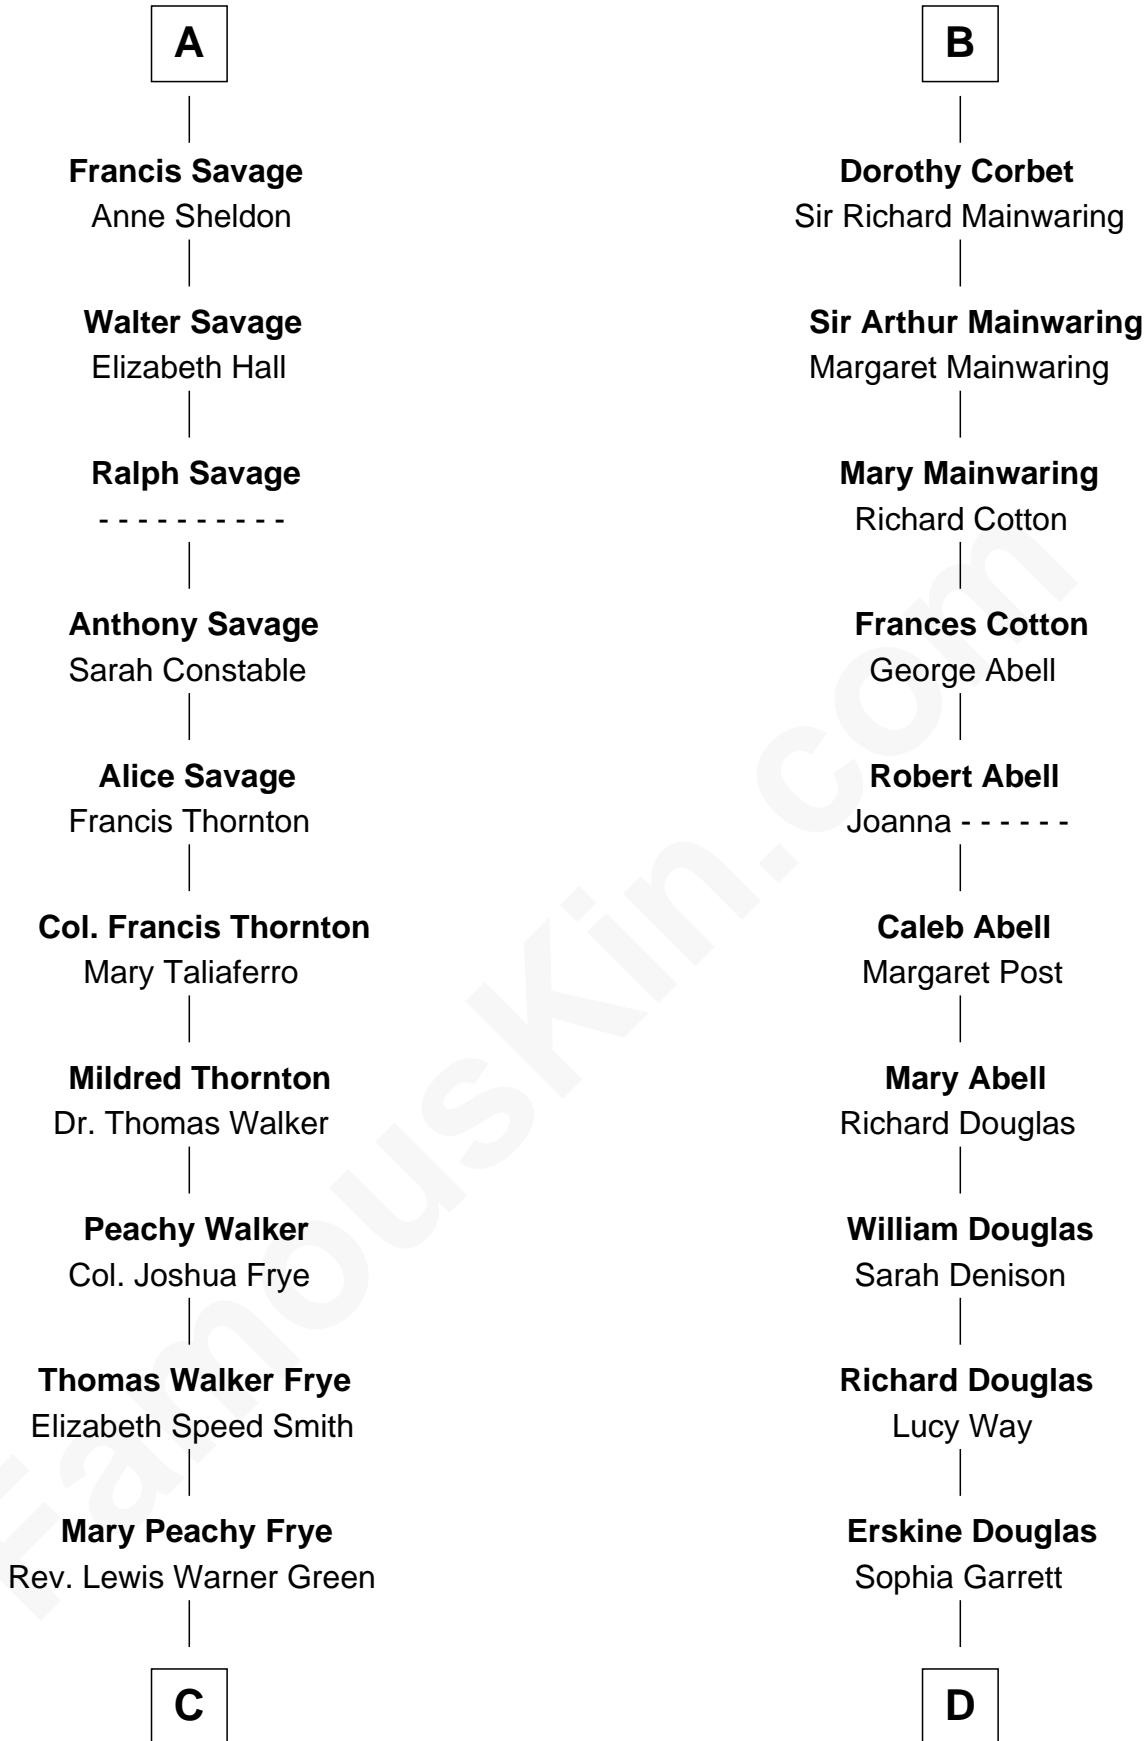

FamousKin.com Relationship Chart of

Adlai Stevenson III

U.S. Senator from Illinois

20th cousin 1 time removed of

Illeana Douglas

TV and Movie Actress

Edmund Fitzalan

Alice de Warenne

Richard Fitzalan
Eleanor Plantagenet

Sir Richard Fitzalan
Elizabeth de Bohun

Elizabeth Fitzalan
Sir Robert Goushill

Joan Goushill
Sir Thomas Stanley

Katherine Stanley
Sir John Savage

Sir Christopher Savage
Anne Stanley

Sir Christopher Savage
Anne Lygon

A

Richard Fitzalan
Eleanor Plantagenet

Sir Richard Fitzalan
Elizabeth de Bohun

Joan Fitzalan
Sir William Beauchamp

Joan Beauchamp
James Butler

Elizabeth Butler
John Talbot

Ann Talbot
Sir Henry Vernon

Elizabeth Vernon
Sir Robert Corbet

B

C

Letitia Green
Adlai Ewing Stevenson

Lewis Green Stevenson
Helen Louise Davis

Adlai Ewing Stevenson
Ellen Borden

Adlai Stevenson III
U.S. Senator from Illinois

D