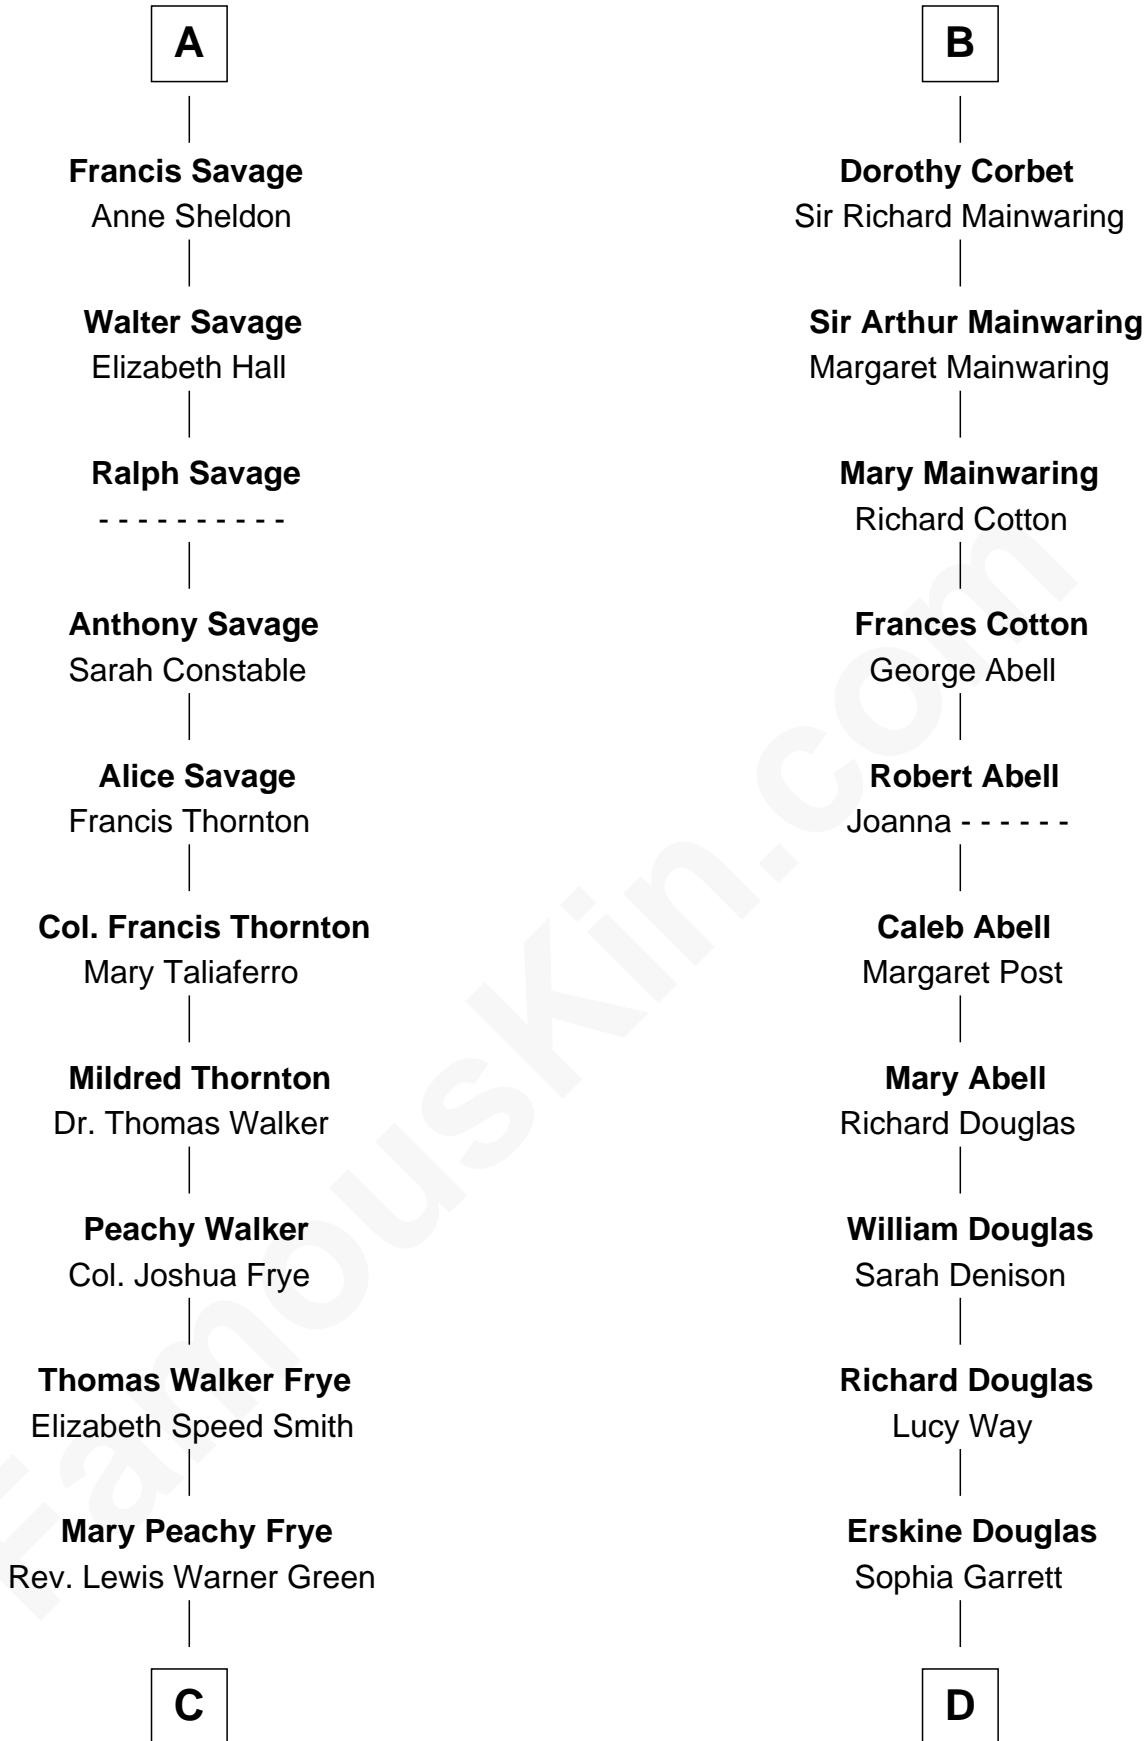

# FamousKin.com Relationship Chart of

**Adlai Stevenson III**

*U.S. Senator from Illinois*

20th cousin 1 time removed of

**Illeana Douglas**

*TV and Movie Actress*

**Humphrey de Bohun**

Elizabeth Plantagenet

**Sir William de Bohun**  
Elizabeth de Badlesmere

**Elizabeth de Bohun**  
Sir Richard Fitzalan

**Elizabeth Fitzalan**  
Sir Robert Goushill

**Joan Goushill**  
Sir Thomas Stanley

**Katherine Stanley**  
Sir John Savage

**Sir Christopher Savage**  
Anne Stanley

**Sir Christopher Savage**  
Anne Lygon

**A**

**Eleanor de Bohun**  
Sir James le Boteler

**James le Boteler**  
Elizabeth Darcy

**James Butler**  
Anne de Welles

**James Butler**  
Joan Beauchamp

**Elizabeth Butler**  
John Talbot

**Ann Talbot**  
Sir Henry Vernon

**Elizabeth Vernon**  
Sir Robert Corbet

**B**

**C**

**Letitia Green**

Adlai Ewing Stevenson

**Lewis Green Stevenson**