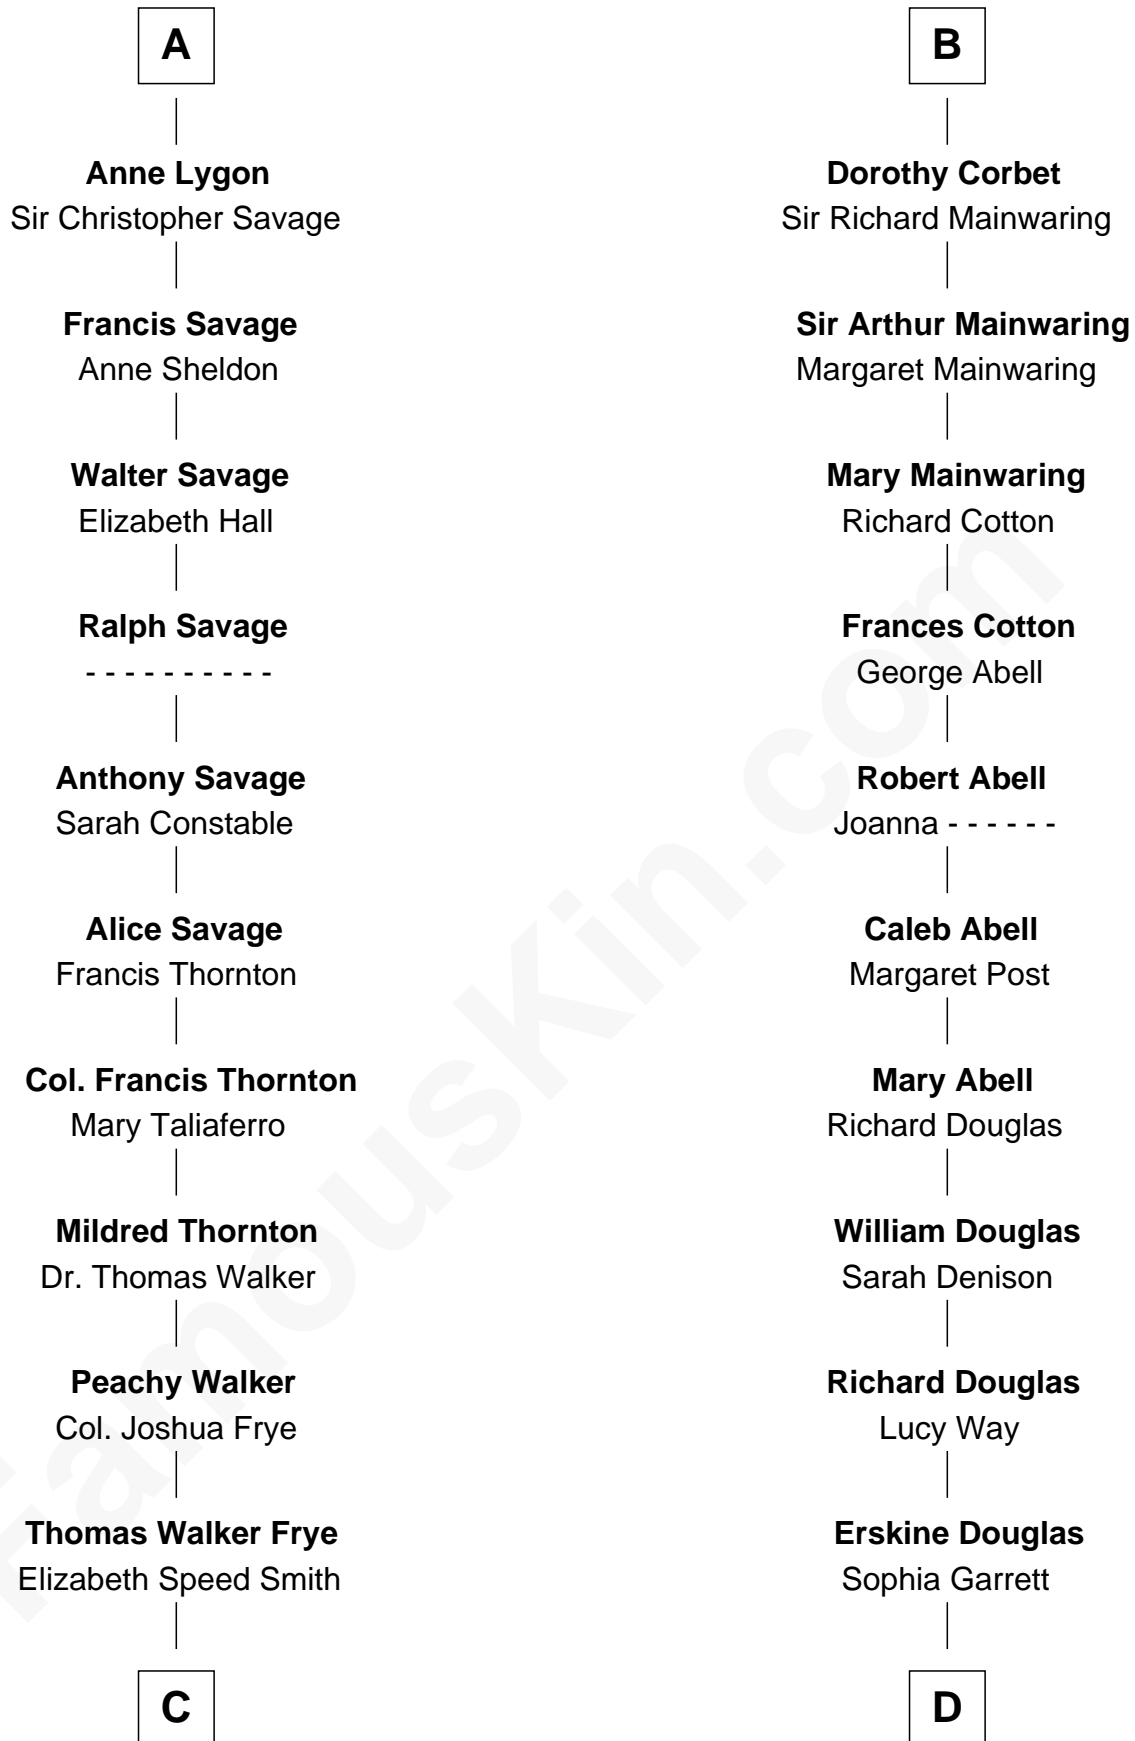

# FamousKin.com Relationship Chart of

**Adlai Stevenson III**

*U.S. Senator from Illinois*

19th cousin 2 times removed of

**Melvyn Douglas**

*Movie Actor*

**Sir Edward le Despencer**

Anne de Ferrers

**C**

**Mary Peachy Frye**  
Rev. Lewis Warner Green

**Letitia Green**  
Adlai Ewing Stevenson

**Lewis Green Stevenson**  
Helen Louise Davis

**Adlai Ewing Stevenson**  
Ellen Borden

**Adlai Stevenson III**  
*U.S. Senator from Illinois*

**D**

**Emma Jane Douglas**  
Col. George Taliaferro Shackelford

**Lena Priscilla Shackelford**  
Edouard Gregory Hesselberg

**Melvyn Douglas**  
*Movie Actor*

FamousKin.com