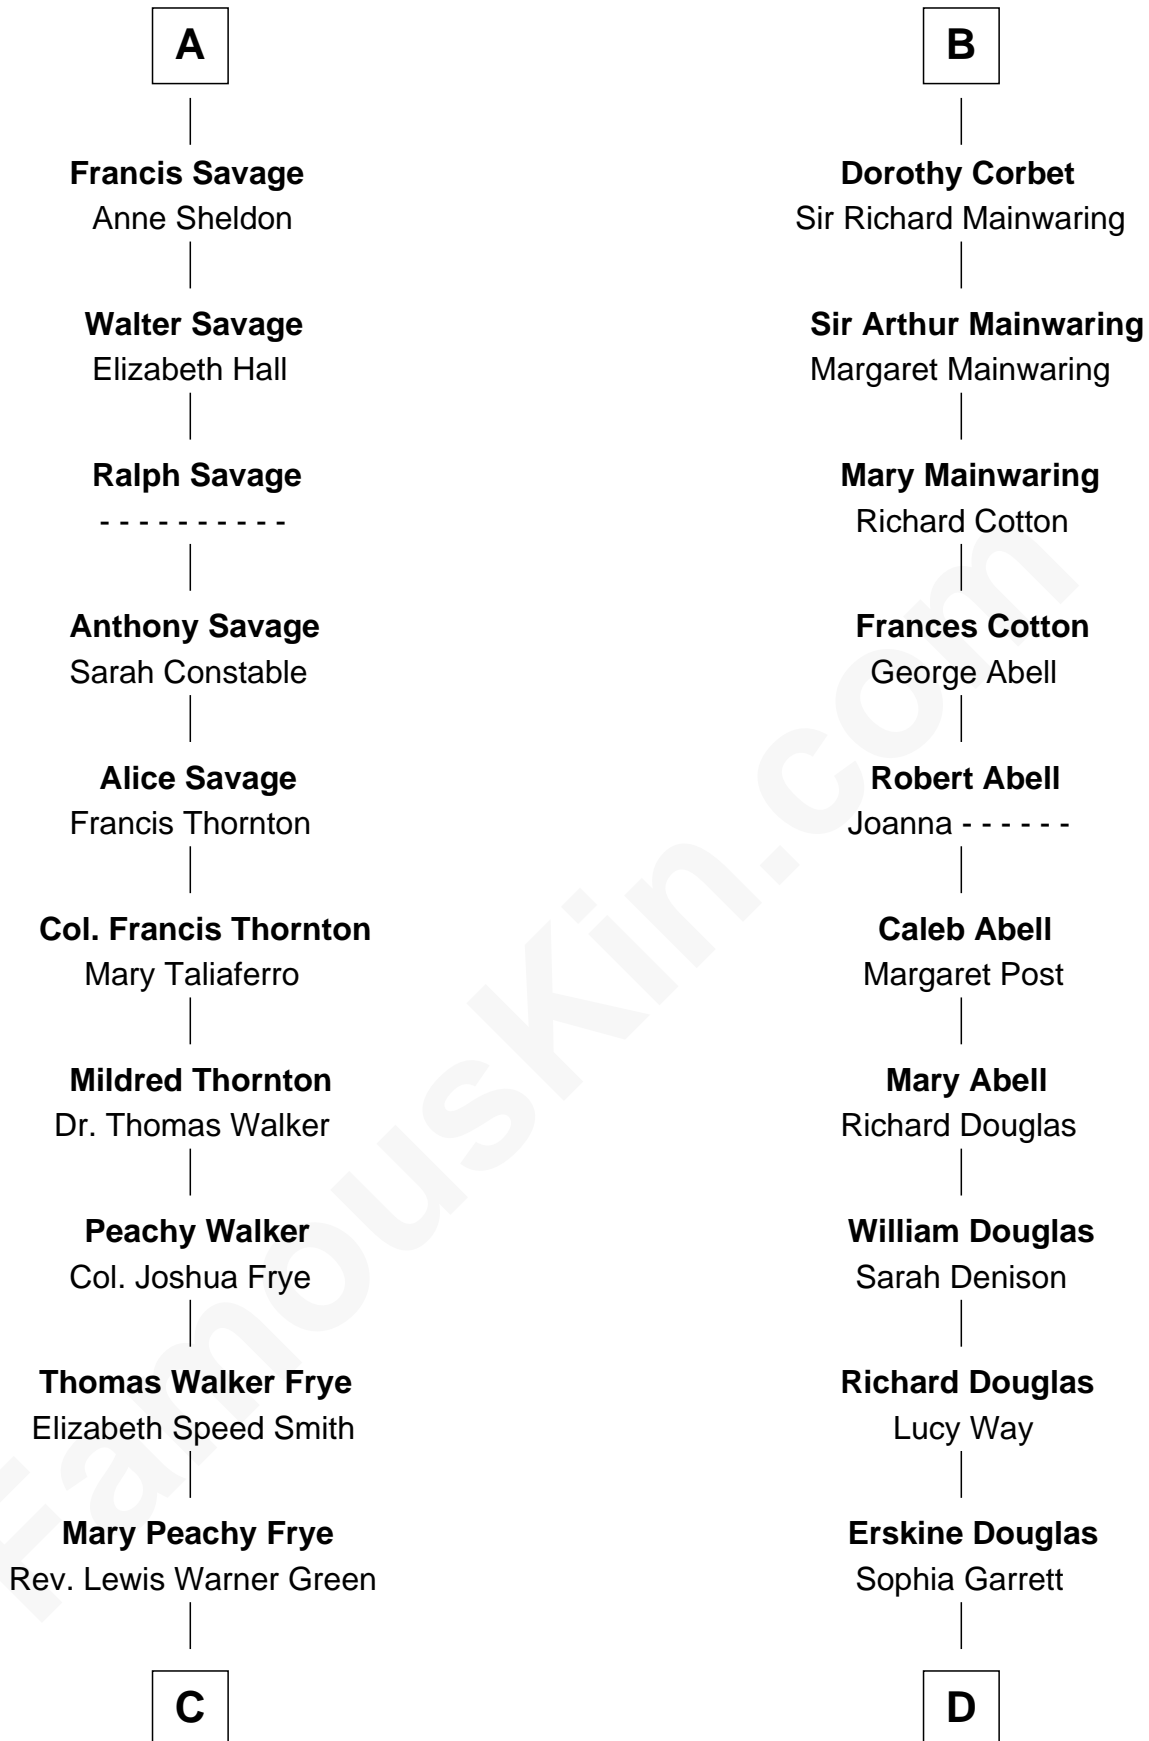

FamousKin.com Relationship Chart of

Adlai Stevenson III

U.S. Senator from Illinois

19th cousin 1 time removed of

Melvyn Douglas

Movie Actor

Henry Plantagenet

Maud de Chaworth

Katherine Stanley

Sir John Savage

Sir Christopher Savage

Anne Stanley

Sir Christopher Savage

Anne Lygon

A

Eleanor Plantagenet

John Talbot

Ann Talbot

Sir Henry Vernon

Elizabeth Vernon

Sir Robert Corbet

B

C

Letitia Green
Adlai Ewing Stevenson

Lewis Green Stevenson
Helen Louise Davis

Adlai Ewing Stevenson
Ellen Borden

Adlai Stevenson III
U.S. Senator from Illinois

D

Emma Jane Douglas
Col. George Taliaferro Shackelford

Lena Priscilla Shackelford
Edouard Gregory Hesselberg