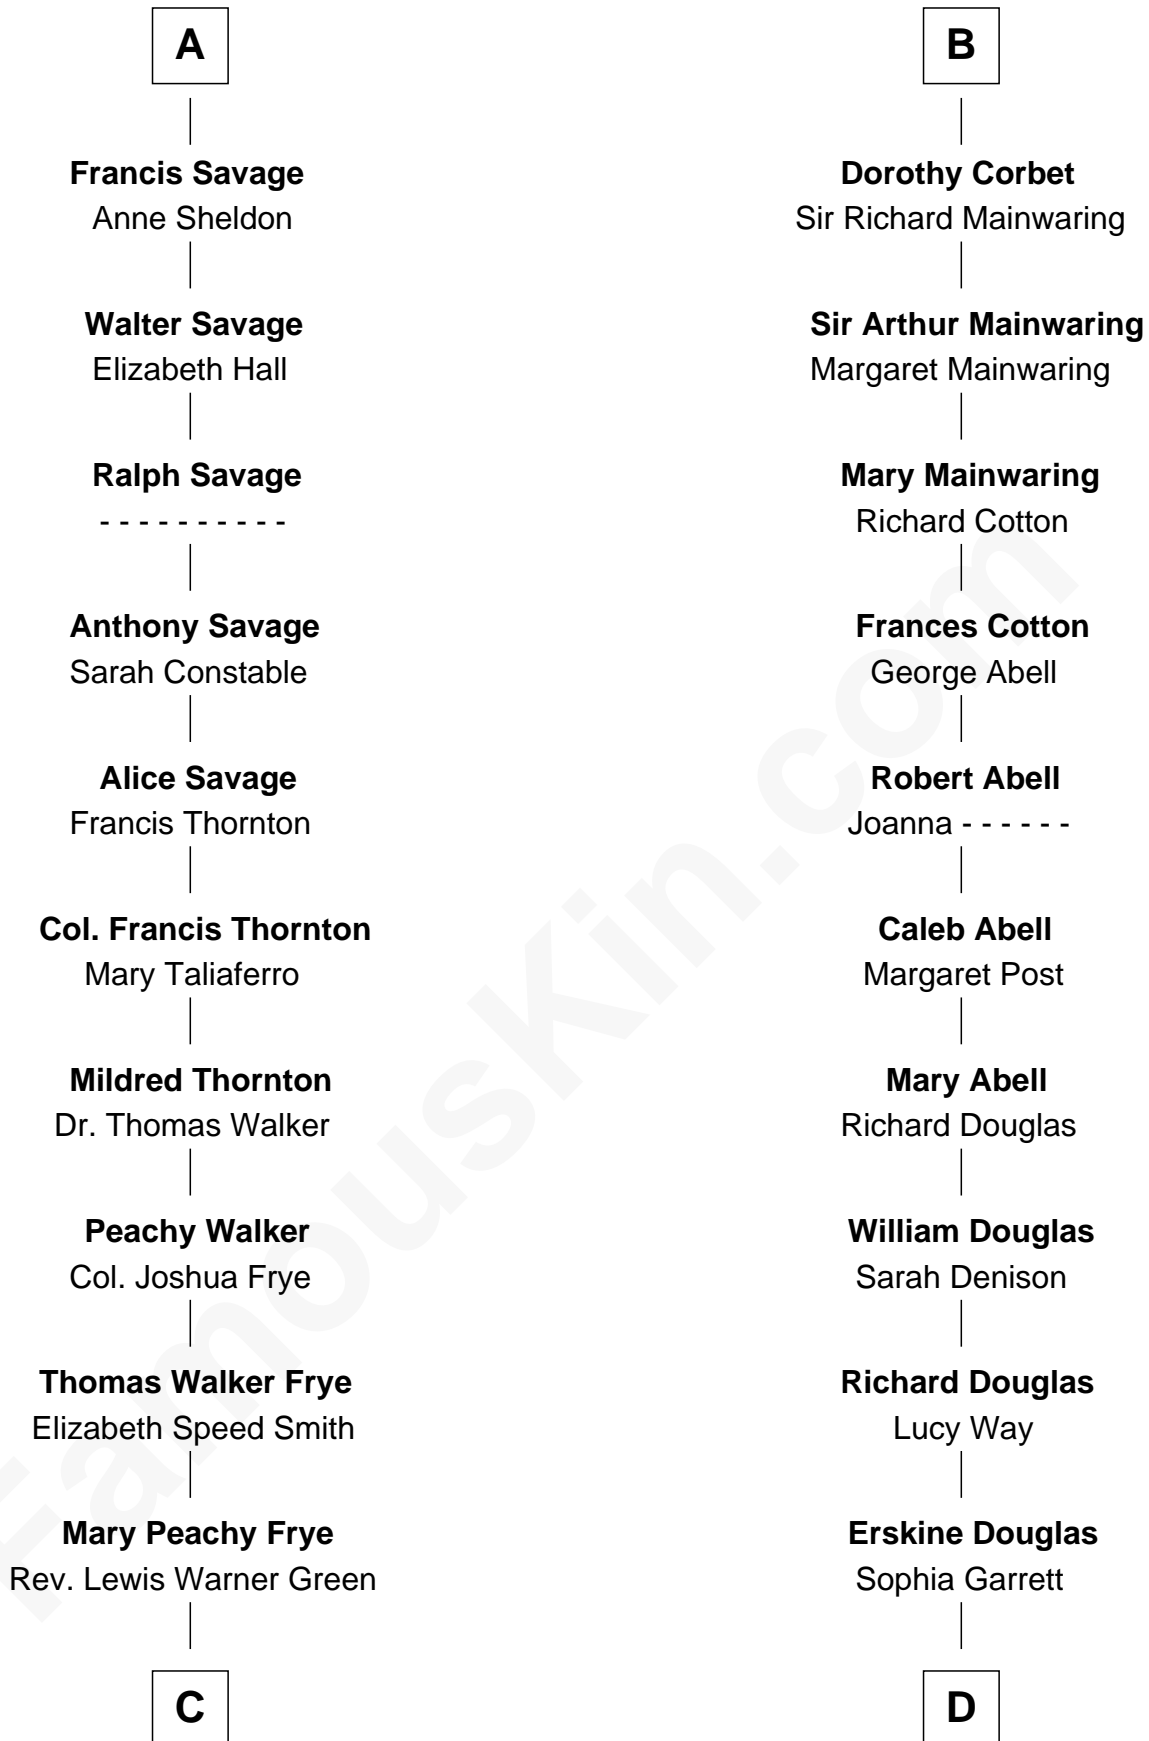

FamousKin.com Relationship Chart of

Adlai Stevenson III

U.S. Senator from Illinois

19th cousin 1 time removed of

Melvyn Douglas

Movie Actor

Bartholomew de Badlesmere

Margaret de Clare

John Talbot

Ann Talbot

Sir Henry Vernon

Elizabeth Vernon

Sir Robert Corbet

B

C

Letitia Green
Adlai Ewing Stevenson

Lewis Green Stevenson
Helen Louise Davis

Adlai Ewing Stevenson
Ellen Borden

Adlai Stevenson III
U.S. Senator from Illinois

D

Emma Jane Douglas
Col. George Taliaferro Shackelford

Lena Priscilla Shackelford
Edouard Gregory Hesselberg