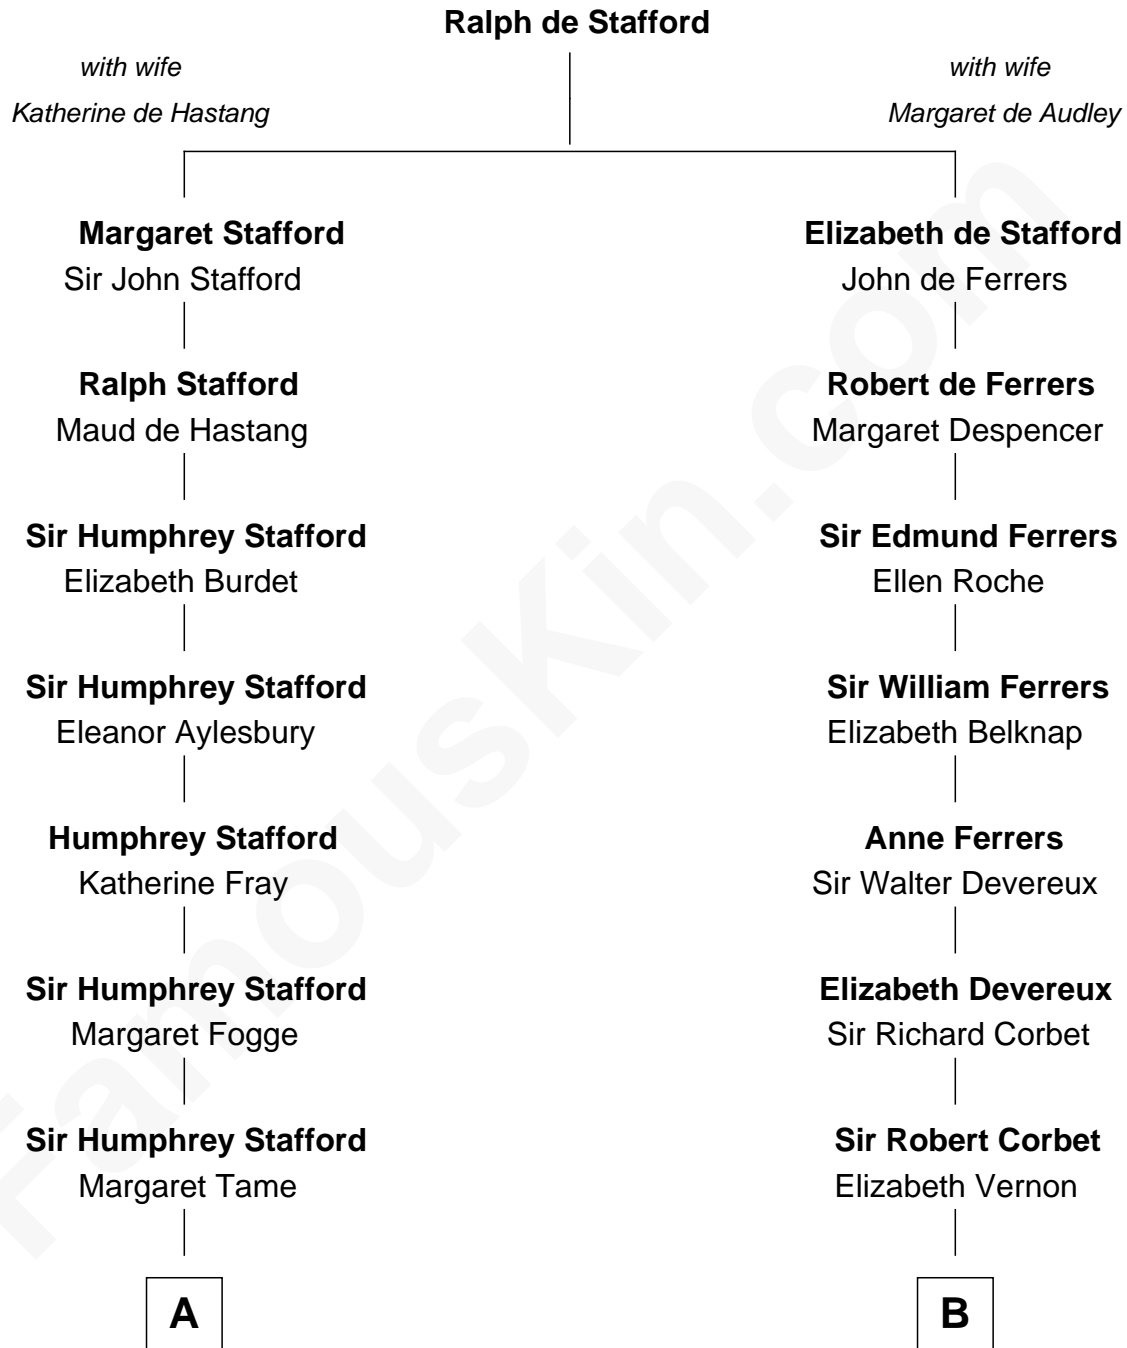

FamousKin.com Relationship Chart of

Adlai Stevenson III

U.S. Senator from Illinois

19th cousin 1 time removed of

Melvyn Douglas

Movie Actor

C

William Borden
Mary DeGama Whiting

John Borden
Ellen Wallace Waller

Ellen Borden
Adlai Ewing Stevenson

Adlai Stevenson III
U.S. Senator from Illinois

D

Emma Jane Douglas
Col. George Taliaferro Shackelford

Lena Priscilla Shackelford
Edouard Gregory Hesselberg