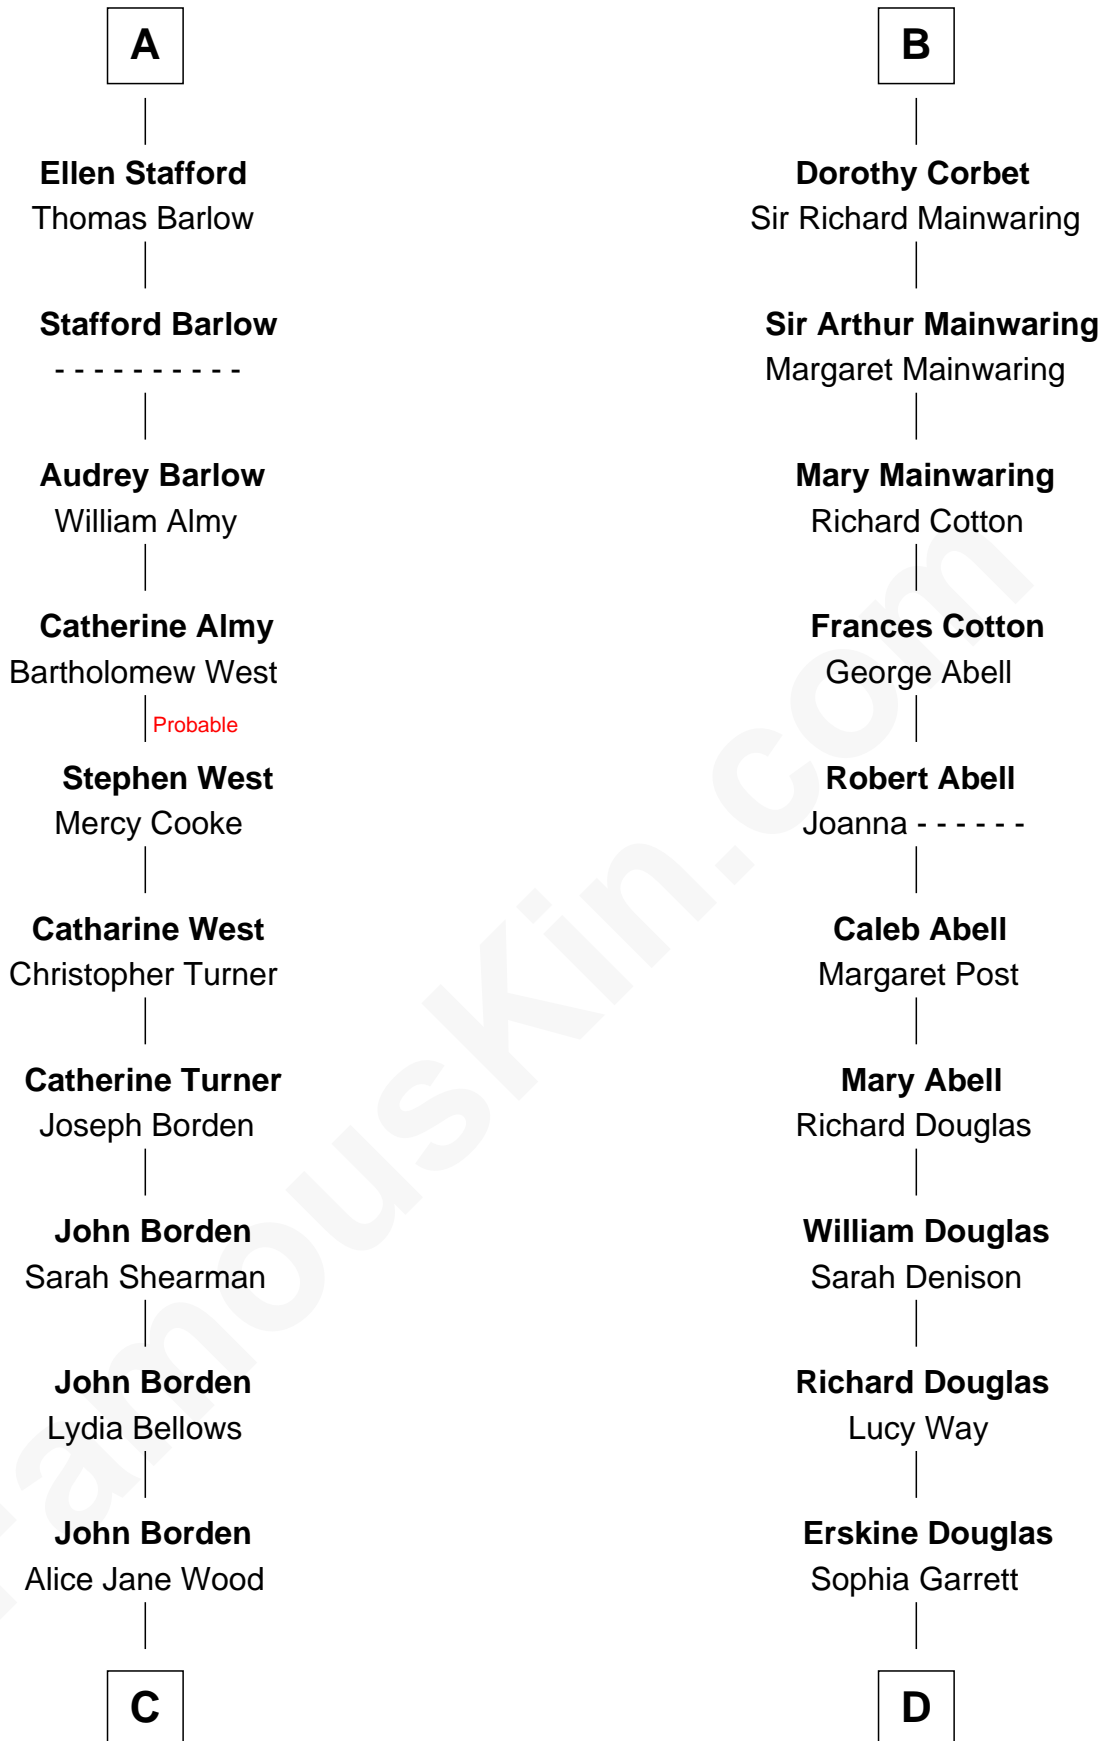

FamousKin.com Relationship Chart of

Adlai Stevenson III

U.S. Senator from Illinois

19th cousin 1 time removed of

Melvyn Douglas

Movie Actor

C

William Borden
Mary DeGama Whiting

John Borden
Ellen Wallace Waller

Ellen Borden
Adlai Ewing Stevenson

Adlai Stevenson III
U.S. Senator from Illinois

D

Emma Jane Douglas
Col. George Taliaferro Shackelford

Lena Priscilla Shackelford
Edouard Gregory Hesselberg