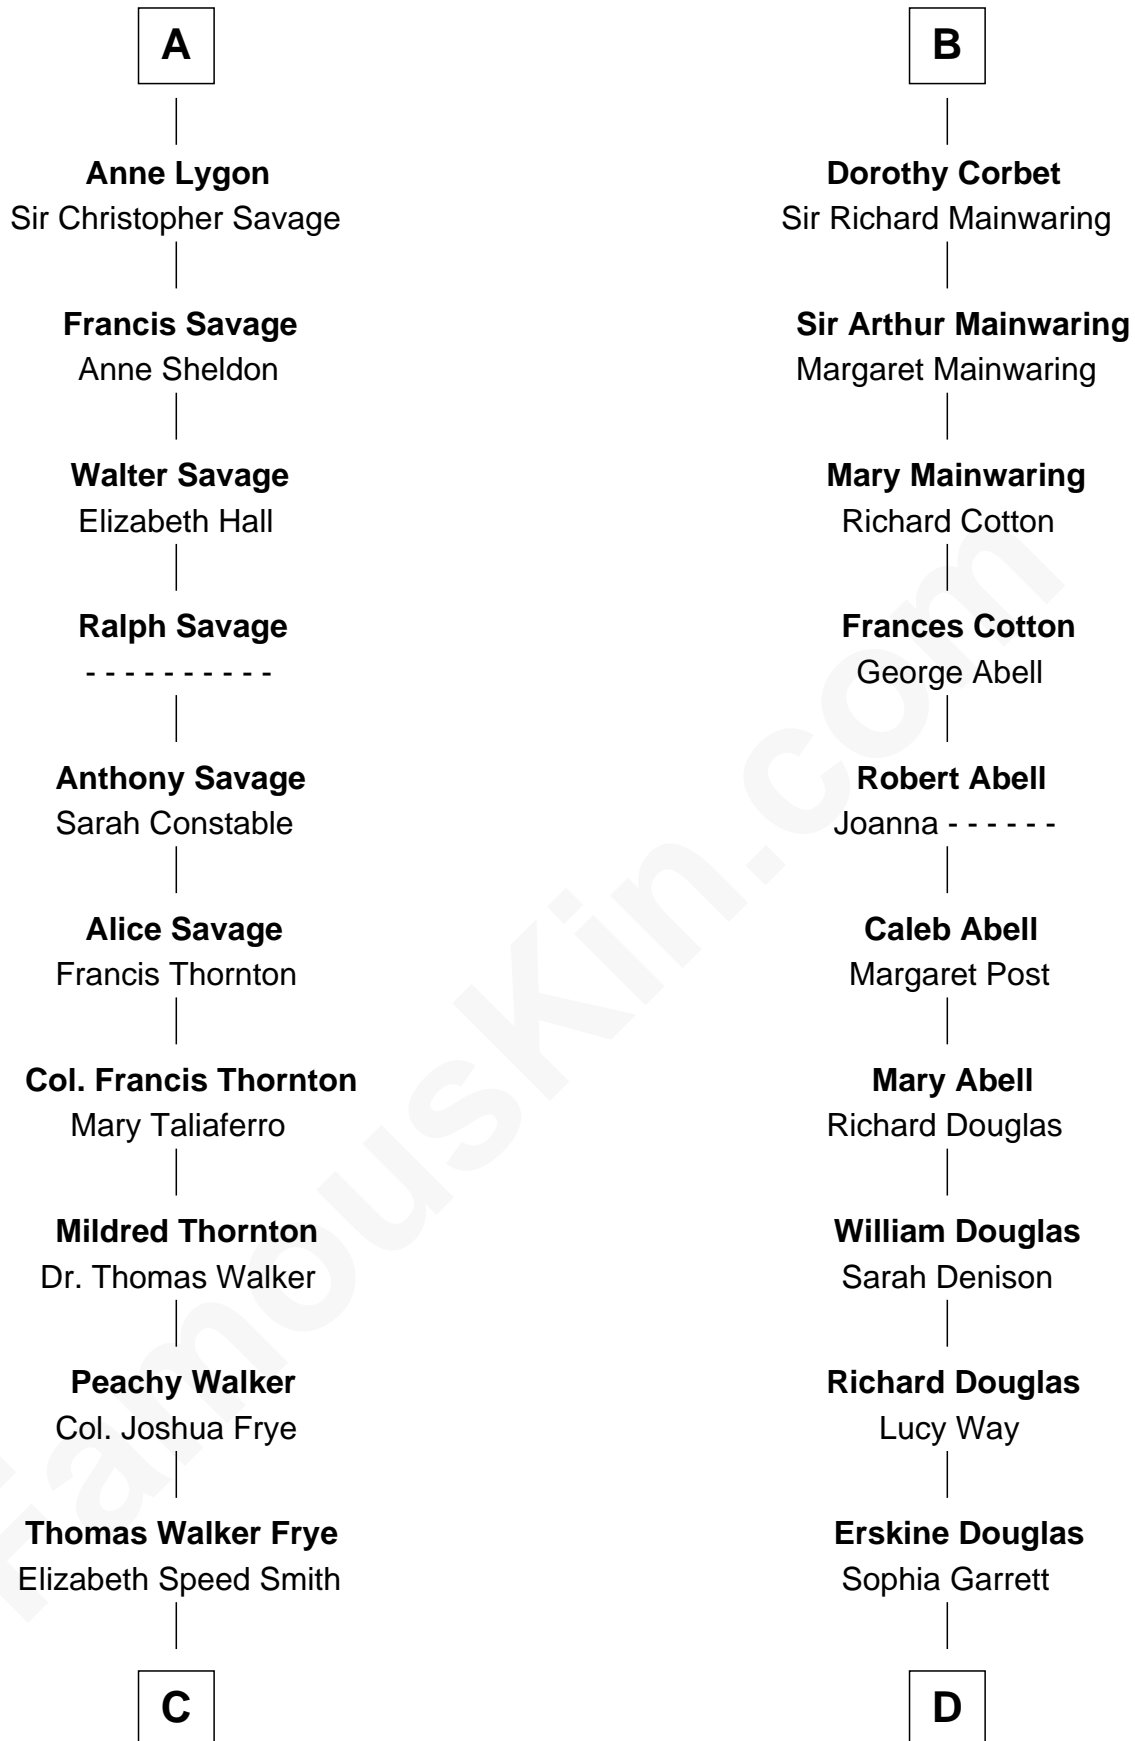

## Relationship Chart of

**Adlai Stevenson III**

*U.S. Senator from Illinois*

19th cousin 2 times removed of

**Melvyn Douglas**

*Movie Actor*

**Margaret de Audley**

Ralph de Stafford

**C**

**Mary Peachy Frye**  
Rev. Lewis Warner Green

**Letitia Green**  
Adlai Ewing Stevenson

**Lewis Green Stevenson**  
Helen Louise Davis

**Adlai Ewing Stevenson**  
Ellen Borden

**Adlai Stevenson III**  
*U.S. Senator from Illinois*

**D**

**Emma Jane Douglas**  
Col. George Taliaferro Shackelford

**Lena Priscilla Shackelford**  
Edouard Gregory Hesselberg

**Melvyn Douglas**  
*Movie Actor*

FamousKin.com