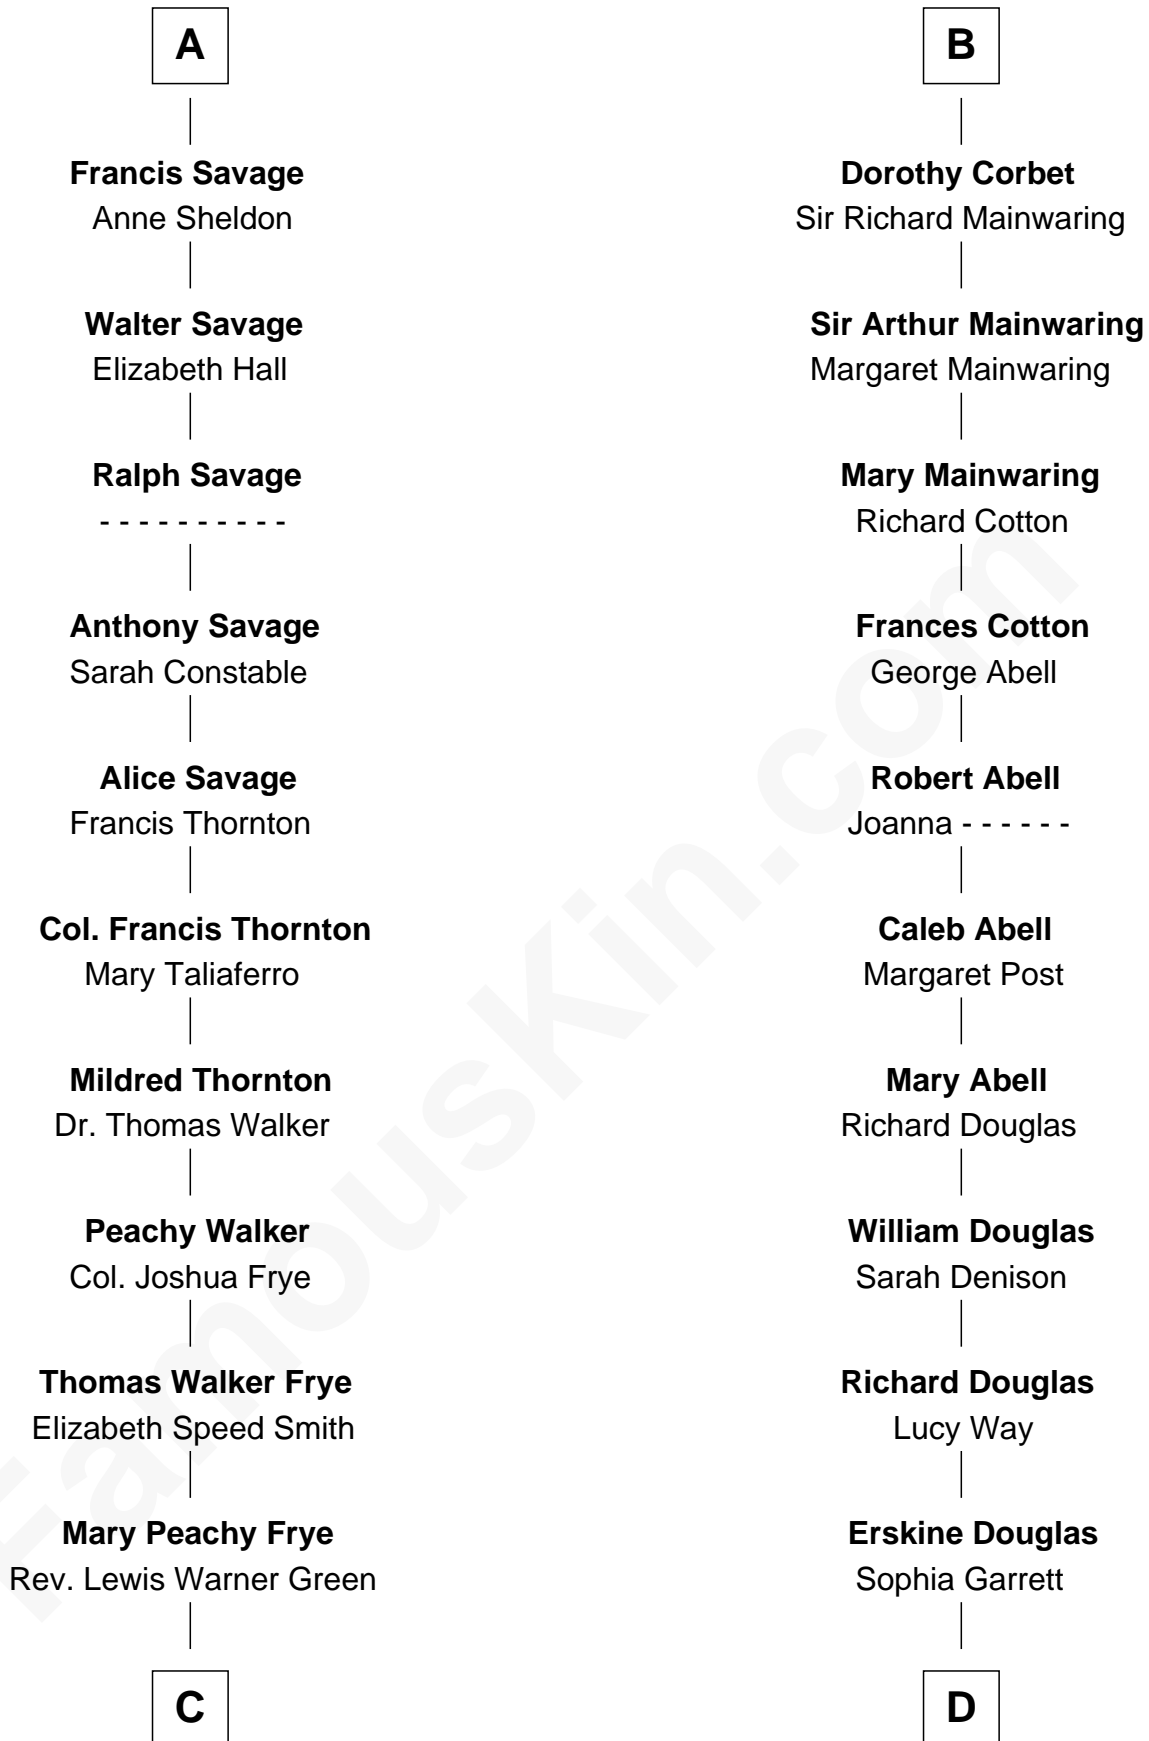

FamousKin.com

Relationship Chart of

Adlai Stevenson III

U.S. Senator from Illinois

19th cousin 1 time removed of

Melvyn Douglas

Movie Actor

Edmund Fitzalan

Alice de Warenne

Richard Fitzalan
Eleanor Plantagenet

Sir Richard Fitzalan
Elizabeth de Bohun

Elizabeth Fitzalan
Sir Robert Goushill

Joan Goushill
Sir Thomas Stanley

Katherine Stanley
Sir John Savage

Sir Christopher Savage
Anne Stanley

Sir Christopher Savage
Anne Lygon

A

Richard Fitzalan
Eleanor Plantagenet

Sir Richard Fitzalan
Elizabeth de Bohun

Joan Fitzalan
Sir William Beauchamp

Joan Beauchamp
James Butler

Elizabeth Butler
John Talbot

Ann Talbot
Sir Henry Vernon

Elizabeth Vernon
Sir Robert Corbet

B

C

Letitia Green
Adlai Ewing Stevenson

Lewis Green Stevenson
Helen Louise Davis

Adlai Ewing Stevenson
Ellen Borden

Adlai Stevenson III
U.S. Senator from Illinois

D