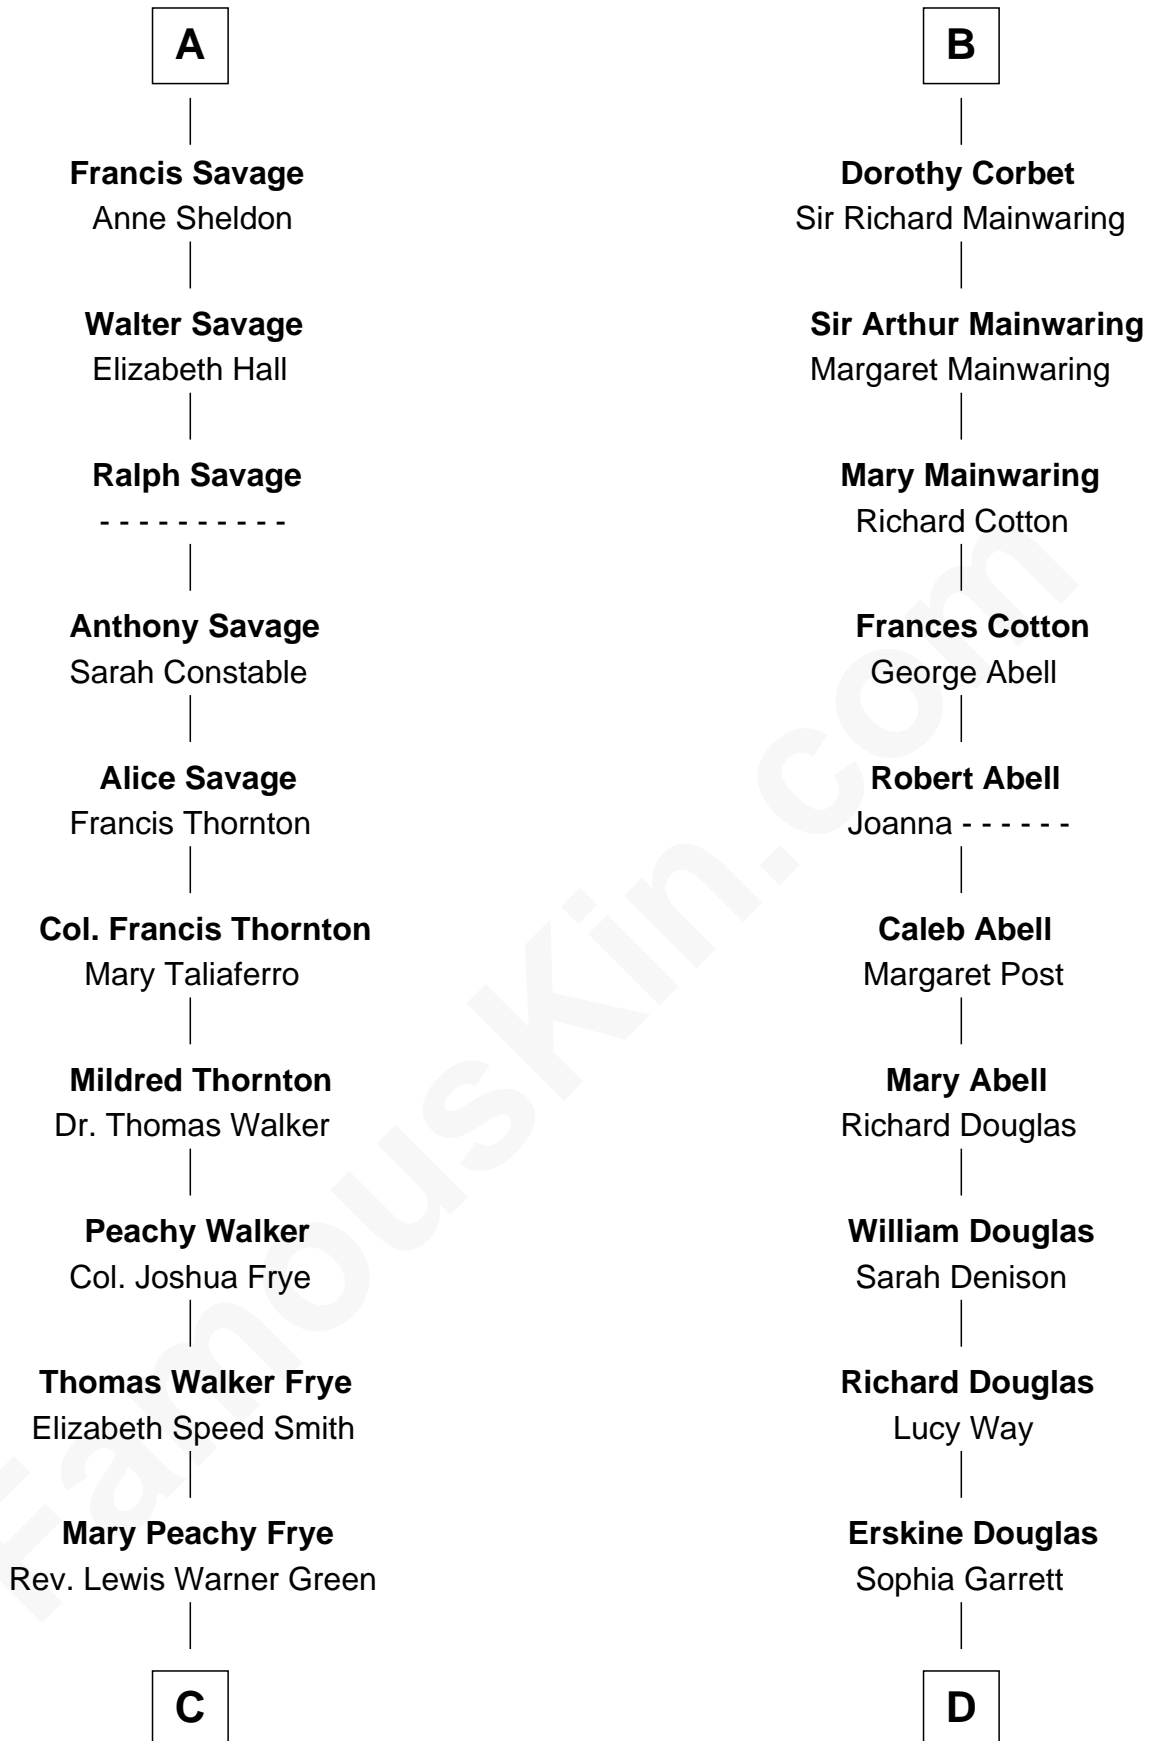

# FamousKin.com Relationship Chart of

**Adlai Stevenson III**

*U.S. Senator from Illinois*

19th cousin 1 time removed of

**Melvyn Douglas**

*Movie Actor*

**Humphrey de Bohun**

Elizabeth Plantagenet

**Sir William de Bohun**  
Elizabeth de Badlesmere

**Elizabeth de Bohun**  
Sir Richard Fitzalan

**Elizabeth Fitzalan**  
Sir Robert Goushill

**Joan Goushill**  
Sir Thomas Stanley

**Katherine Stanley**  
Sir John Savage

**Sir Christopher Savage**  
Anne Stanley

**Sir Christopher Savage**  
Anne Lygon

**A**

**Eleanor de Bohun**  
Sir James le Boteler

**James le Boteler**  
Elizabeth Darcy

**James Butler**  
Anne de Welles

**James Butler**  
Joan Beauchamp

**Elizabeth Butler**  
John Talbot

**Ann Talbot**  
Sir Henry Vernon

**Elizabeth Vernon**  
Sir Robert Corbet

**B**

**C**

**Letitia Green**  
Adlai Ewing Stevenson

**Lewis Green Stevenson**  
Helen Louise Davis