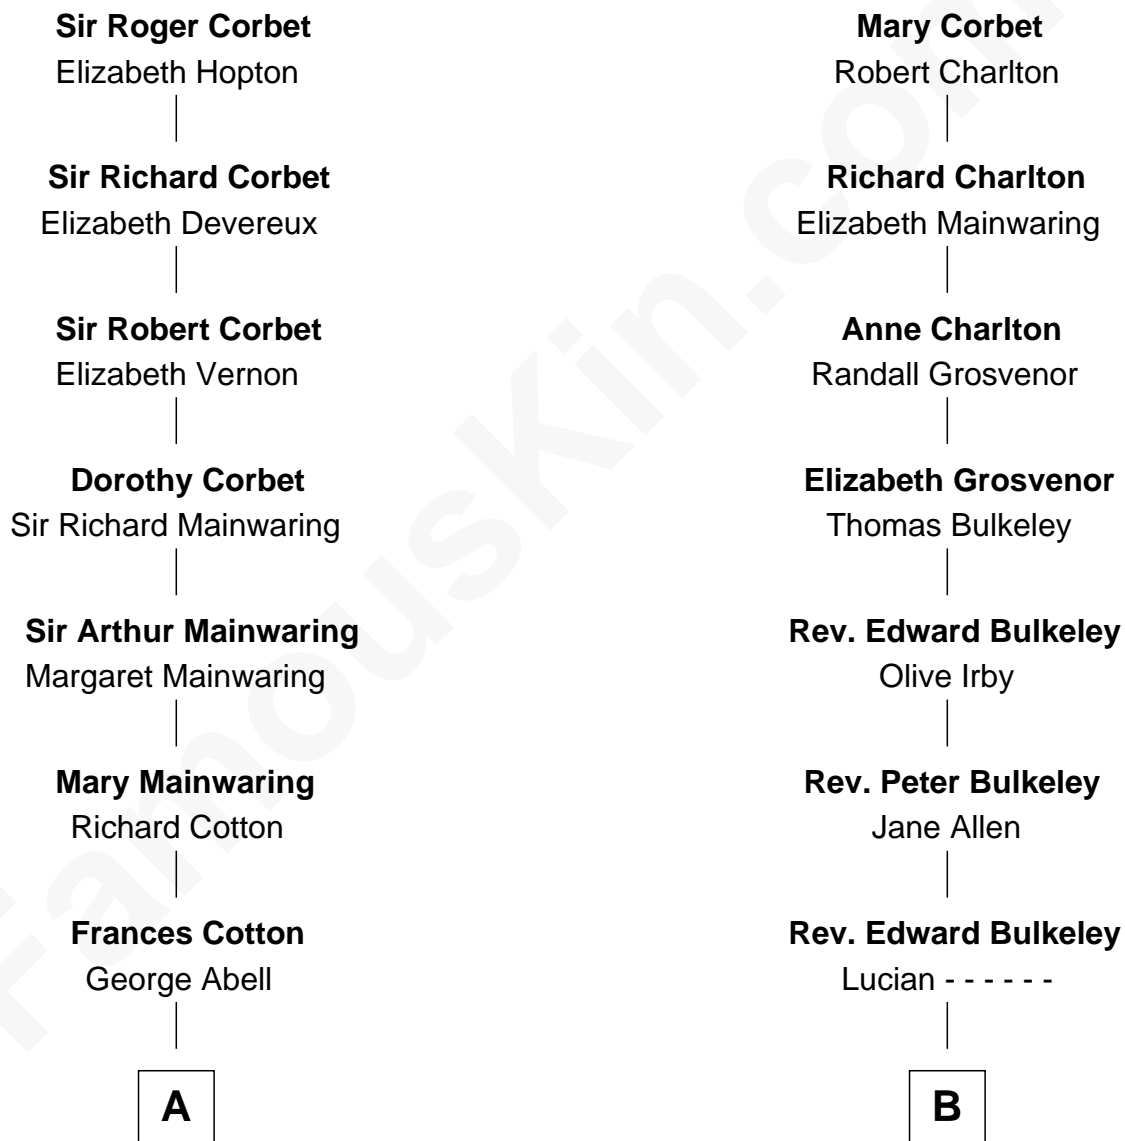

FamousKin.com Relationship Chart of

Adlai Stevenson III

U.S. Senator from Illinois

16th cousin 2 times removed of

Sarah Palin

9th Governor of Alaska

Sir Robert Corbet

Margaret - - - - -

C

Ellen Borden

Adlai Ewing Stevenson

Adlai Stevenson III

U.S. Senator from Illinois

FamousKin.com