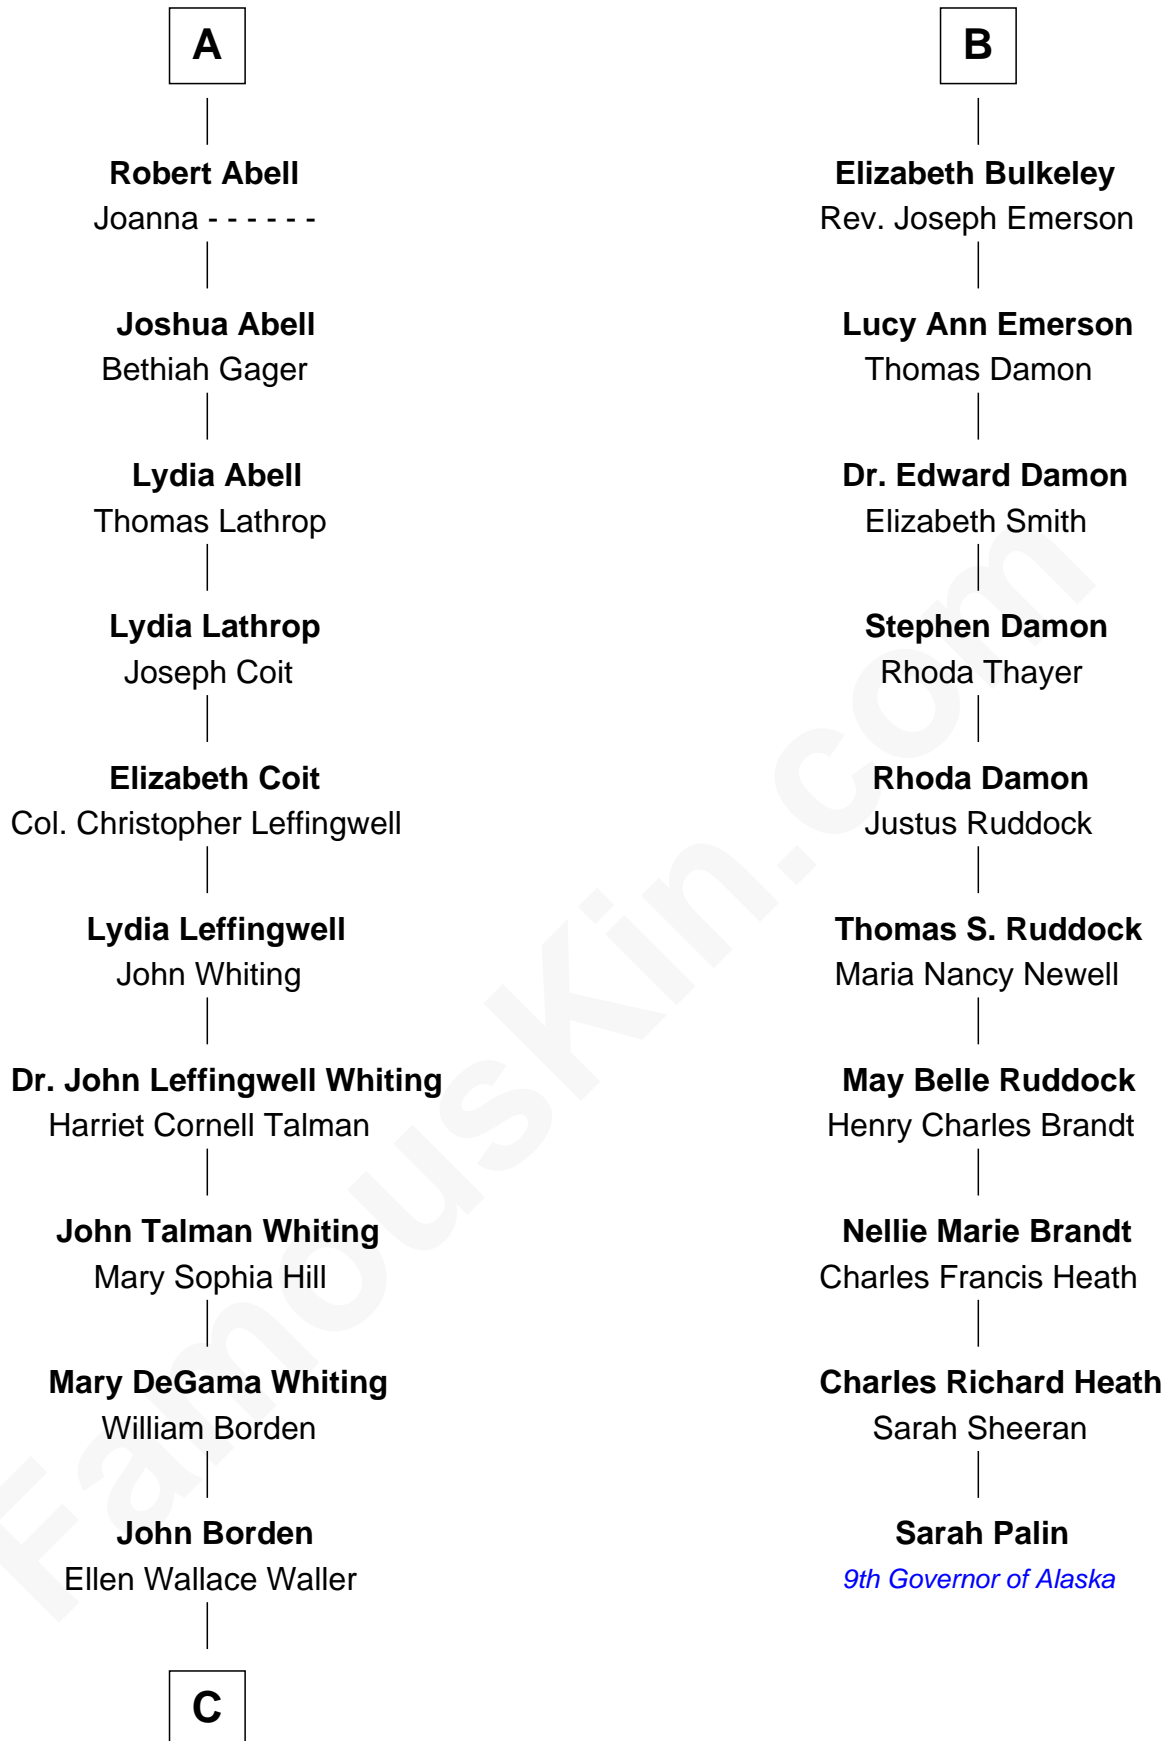

FamousKin.com Relationship Chart of

Adlai Stevenson III

U.S. Senator from Illinois

16th cousin 2 times removed of

Sarah Palin

9th Governor of Alaska

Sir Robert Corbet

Margaret - - - - -

C

Ellen Borden

Adlai Ewing Stevenson

Adlai Stevenson III

U.S. Senator from Illinois

FamousKin.com