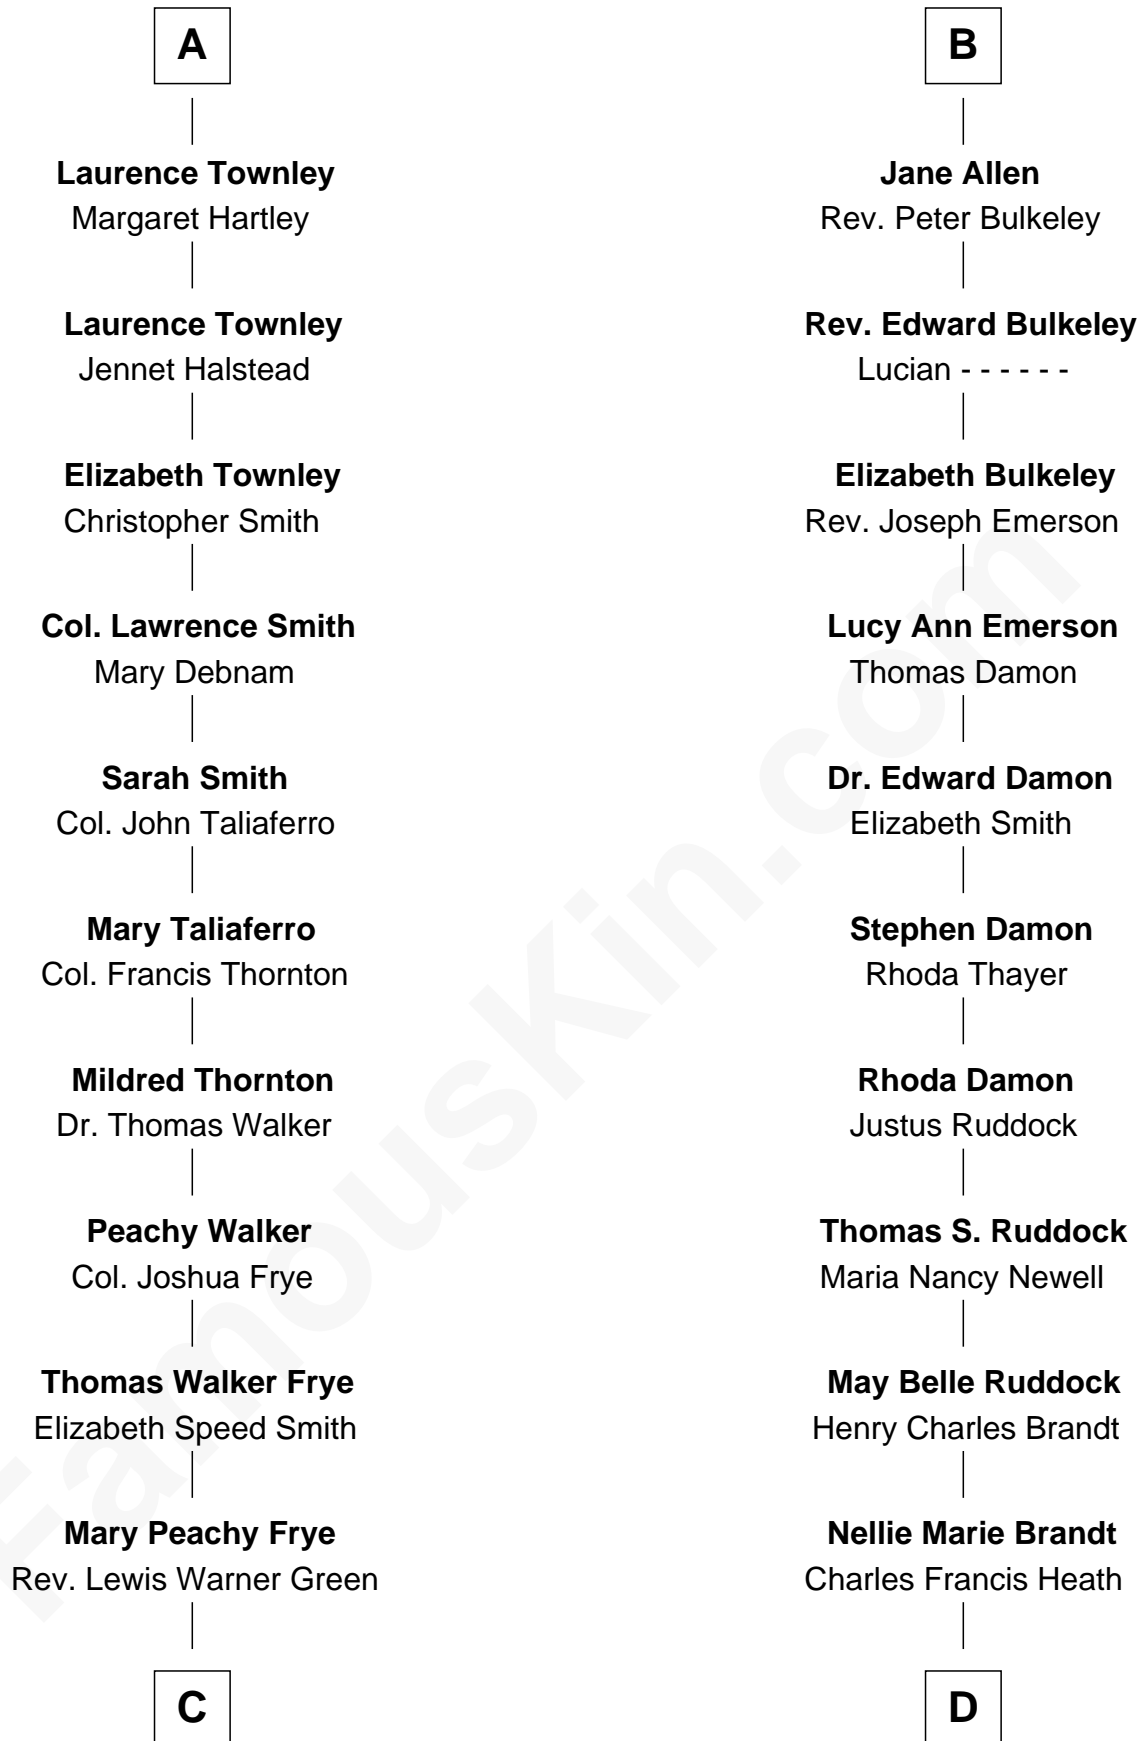

# FamousKin.com Relationship Chart of

**Adlai Stevenson III**

*U.S. Senator from Illinois*

18th cousin 2 times removed of

**Sarah Palin**

*9th Governor of Alaska*

FamousKin.com