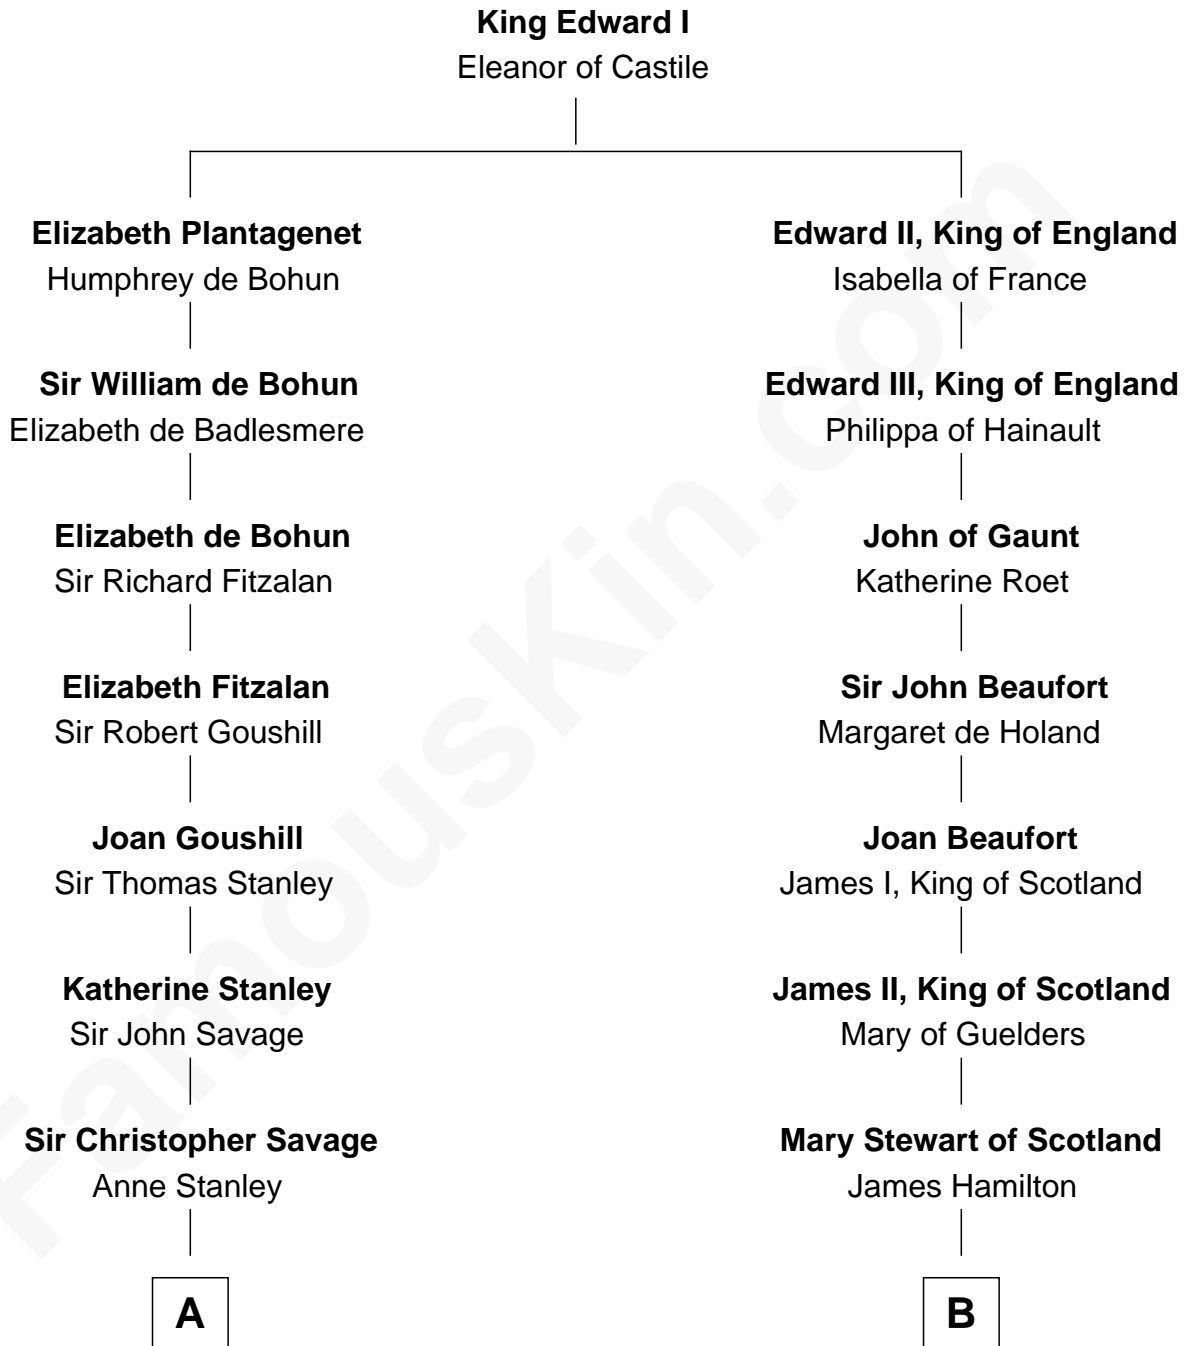

# FamousKin.com Relationship Chart of

**Adlai Stevenson III**

*U.S. Senator from Illinois*

17th cousin 4 times removed of

**Alexander Hamilton**

*1st U.S. Secretary of the Treasury*

**C**

—  
**Mary Peachy Frye**  
Rev. Lewis Warner Green

—  
**Letitia Green**  
Adlai Ewing Stevenson

—  
**Lewis Green Stevenson**  
Helen Louise Davis

—  
**Adlai Ewing Stevenson**  
Ellen Borden

—  
**Adlai Stevenson III**  
*U.S. Senator from Illinois*

FamousKin.com