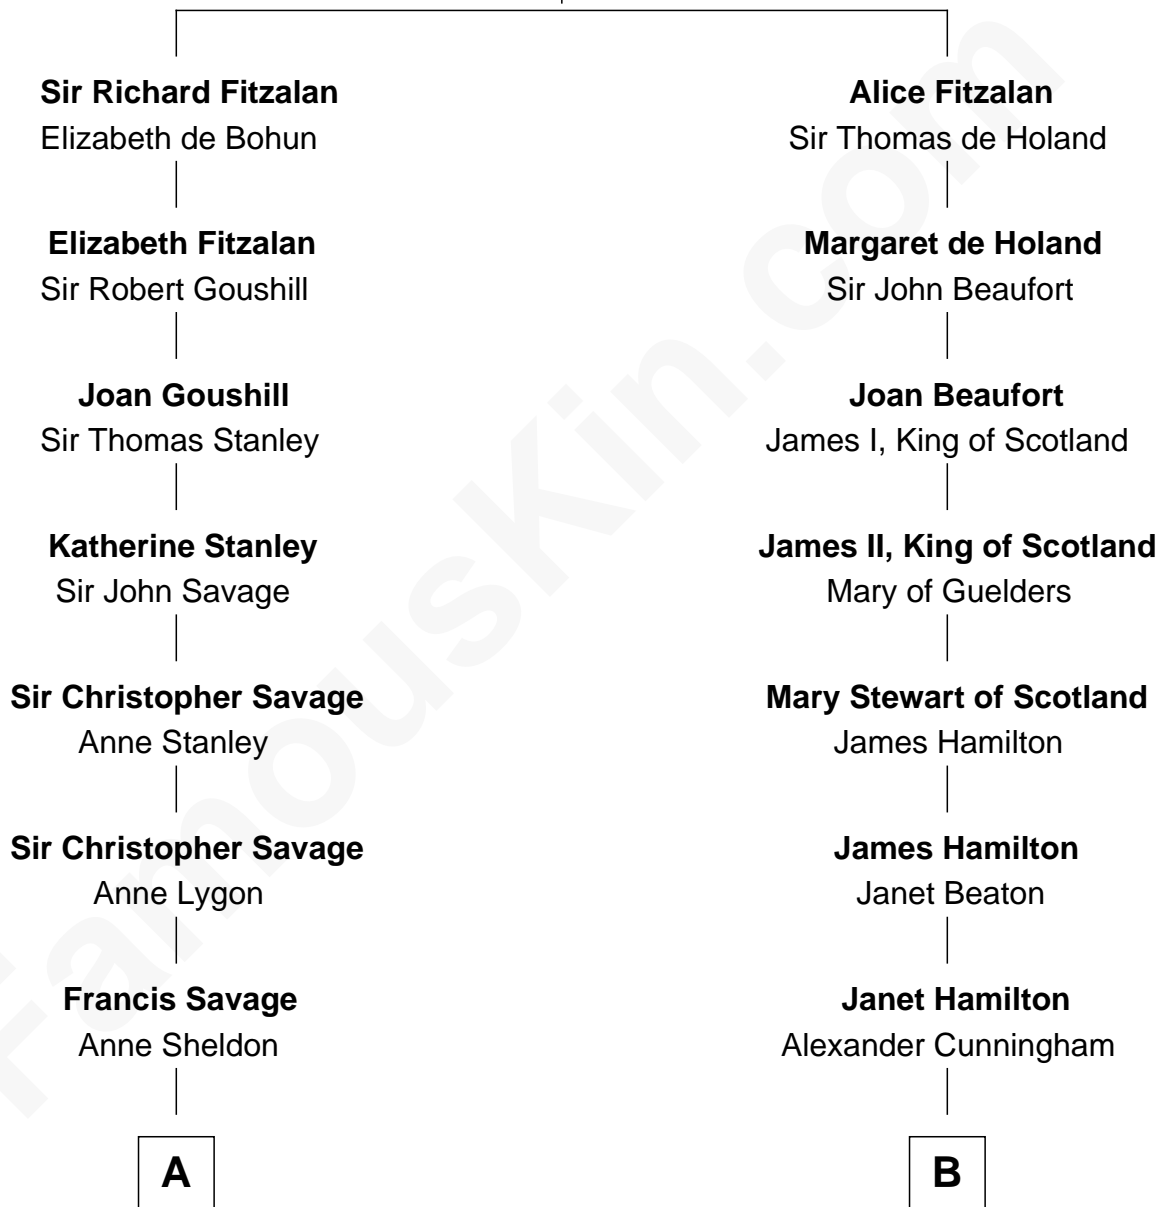

FamousKin.com Relationship Chart of

Adlai Stevenson III

U.S. Senator from Illinois

15th cousin 4 times removed of

Alexander Hamilton

1st U.S. Secretary of the Treasury

Richard Fitzalan
Eleanor Plantagenet

C

—
Lewis Green Stevenson

Helen Louise Davis

—
Adlai Ewing Stevenson

Ellen Borden

—
Adlai Stevenson III

U.S. Senator from Illinois

FamousKin.com