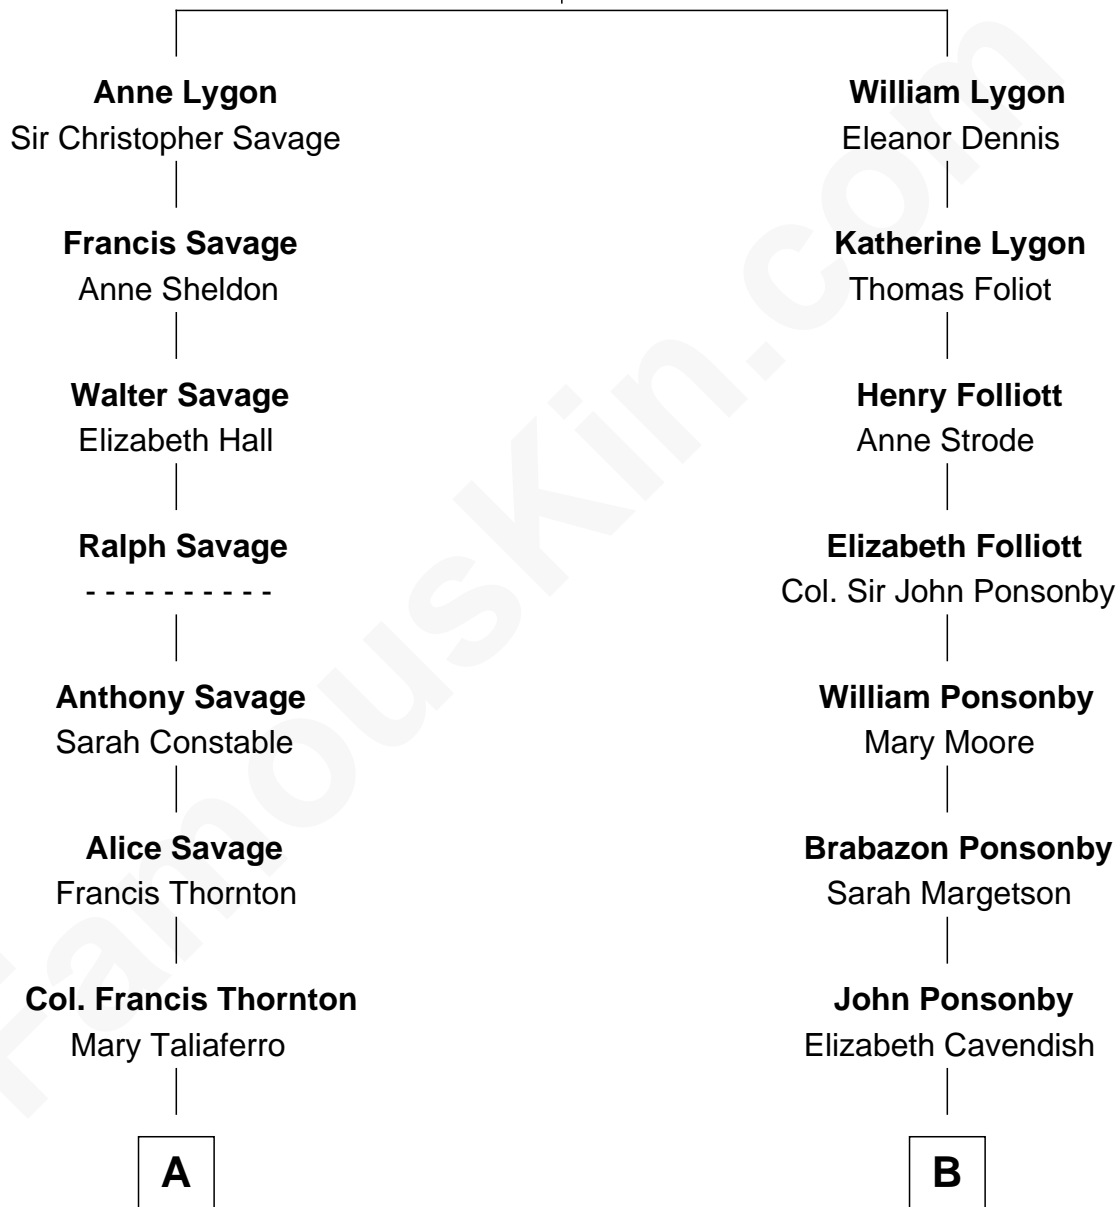

FamousKin.com Relationship Chart of

Adlai Stevenson III
U.S. Senator from Illinois

14th cousin of

Princess Diana
Princess of Wales

Sir Richard Lygon
Margaret Greville

A

Mildred Thornton
Dr. Thomas Walker

Peachy Walker
Col. Joshua Frye

Thomas Walker Frye
Elizabeth Speed Smith

Mary Peachy Frye
Rev. Lewis Warner Green

Letitia Green
Adlai Ewing Stevenson

Lewis Green Stevenson
Helen Louise Davis

Adlai Ewing Stevenson
Ellen Borden

Adlai Stevenson III
U.S. Senator from Illinois