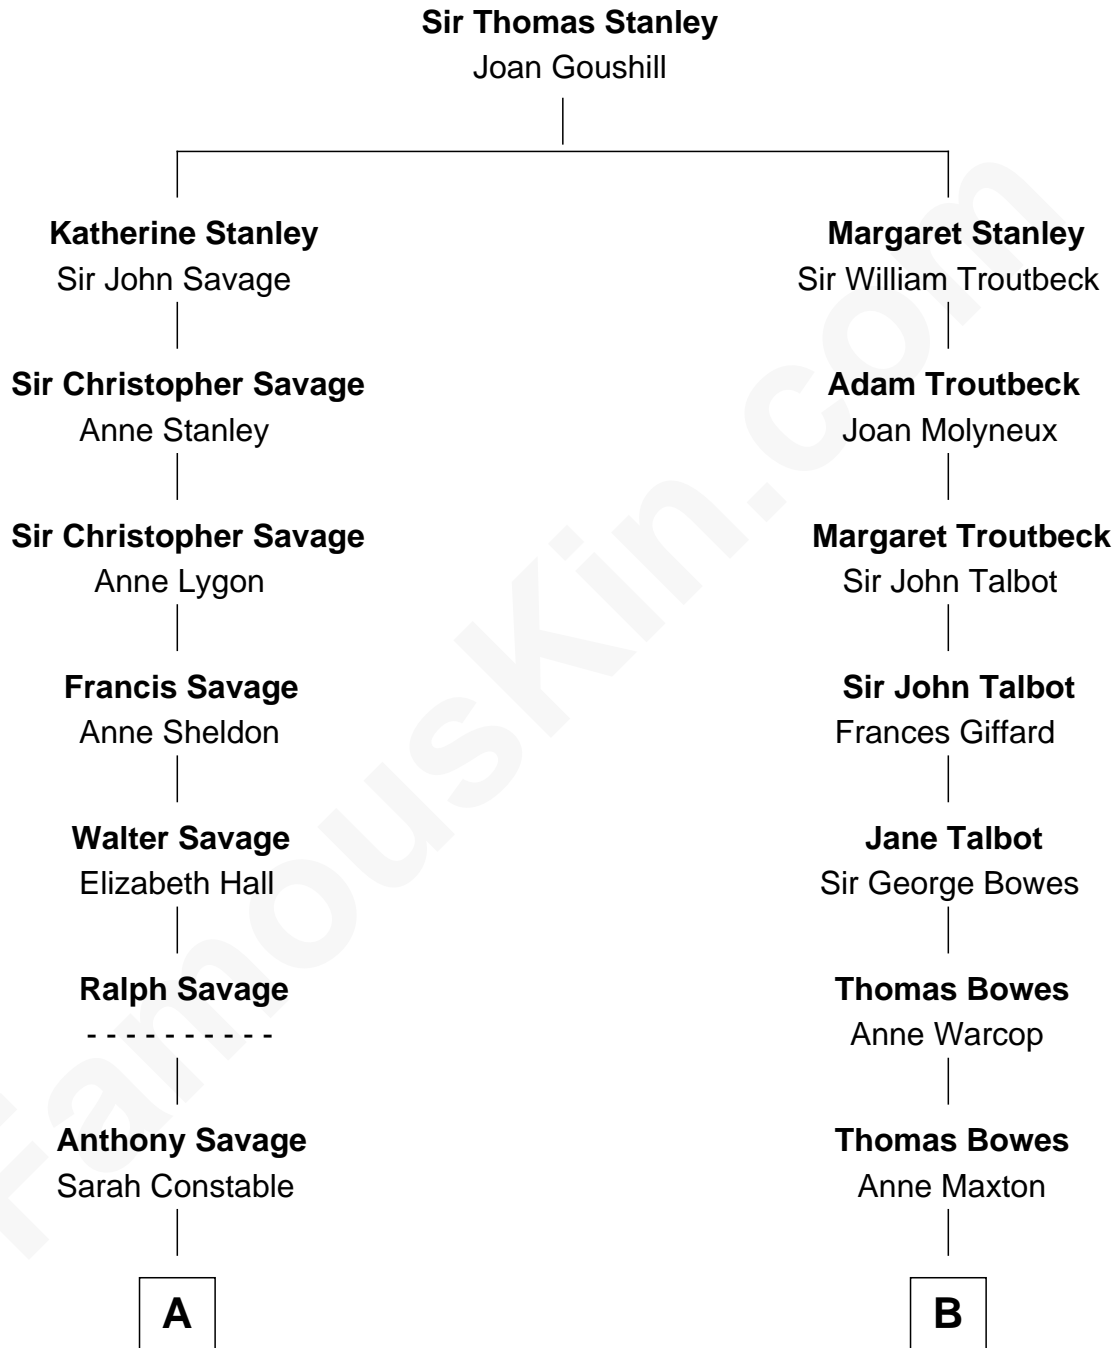

FamousKin.com
Relationship Chart of
Adlai Stevenson III
U.S. Senator from Illinois

16th cousin 1 time removed of
Prince William
Prince of Wales

William photo by [InSapphoWeTrust](#) [\(CC BY-SA 2.0\)](#)