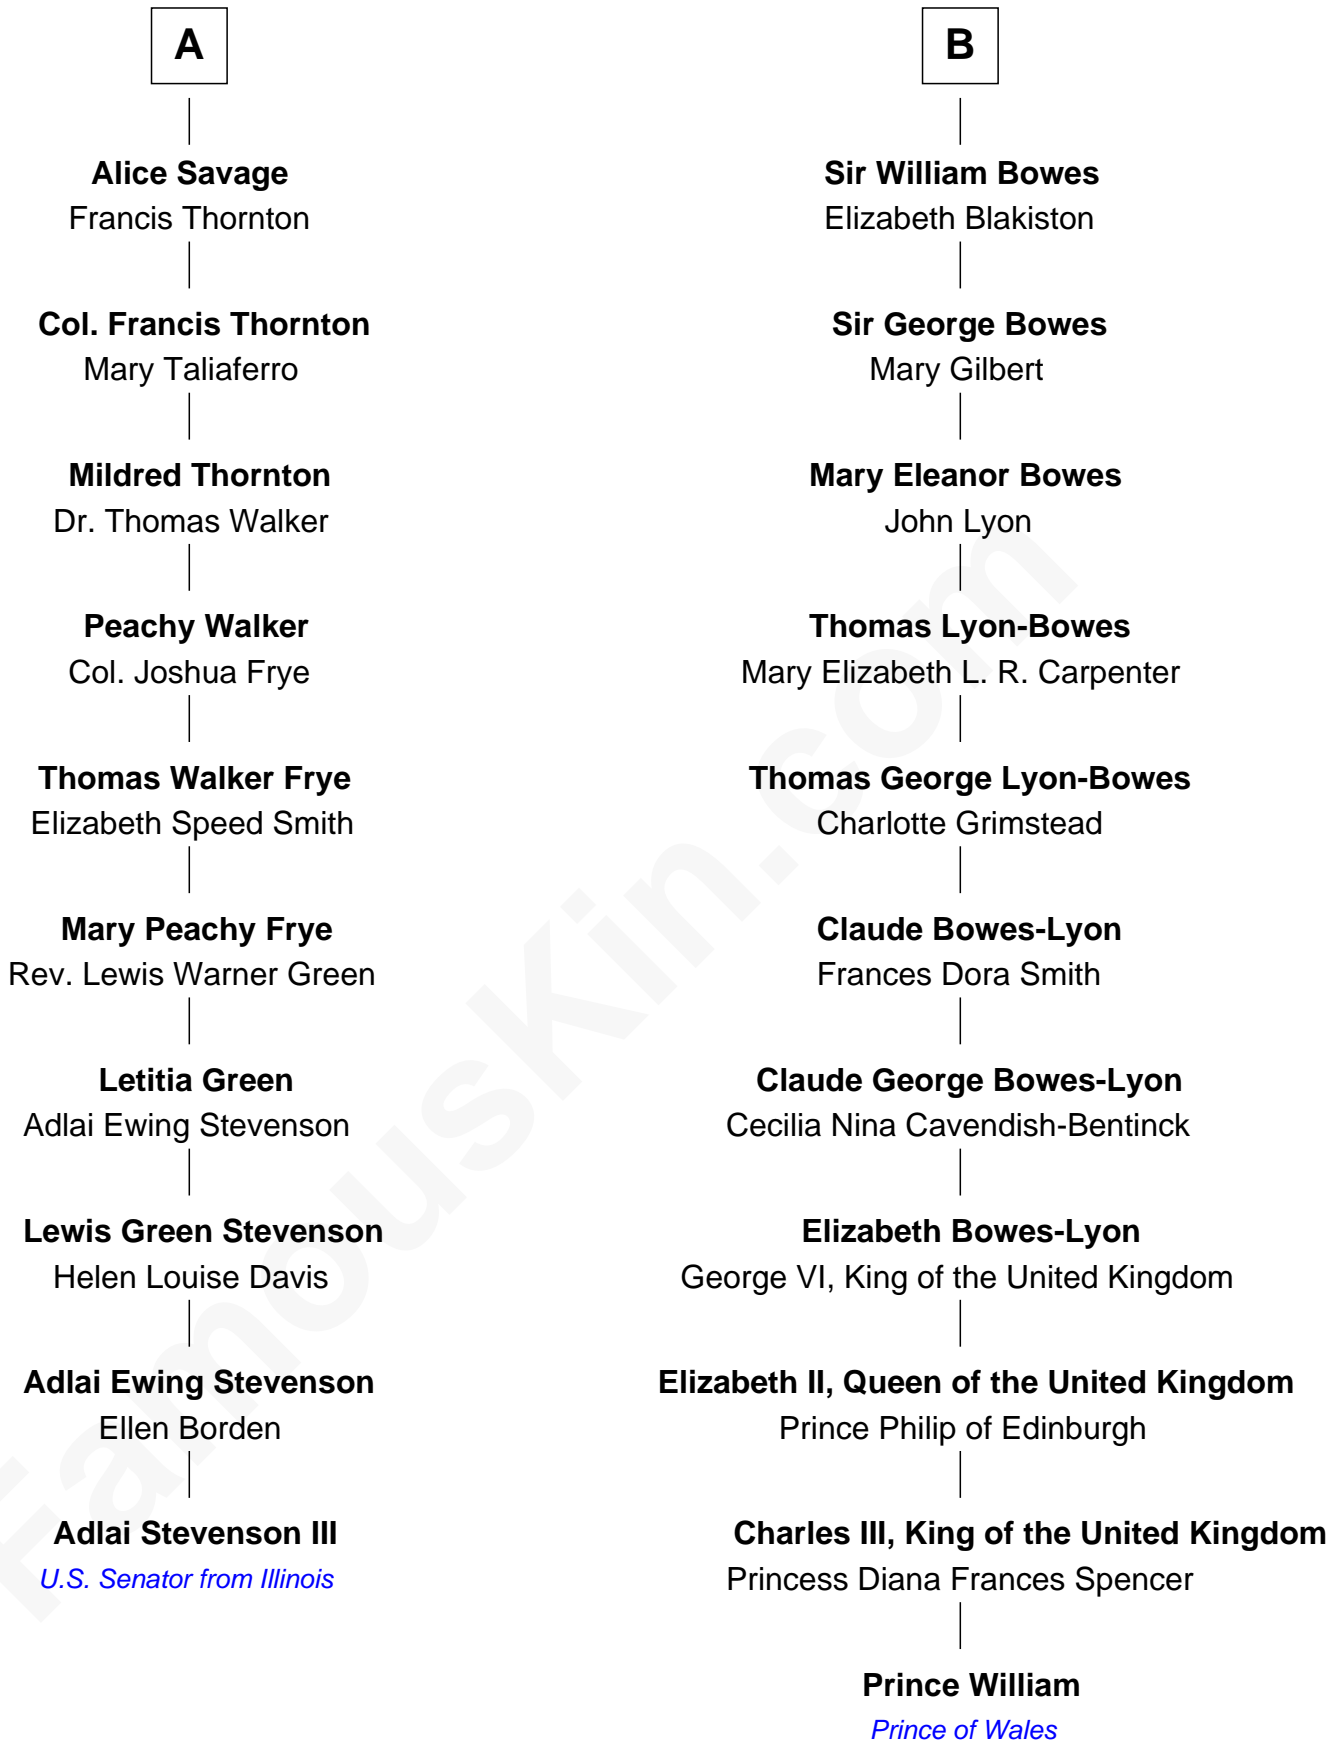

FamousKin.com
Relationship Chart of
Adlai Stevenson III
U.S. Senator from Illinois

16th cousin 1 time removed of
Prince William
Prince of Wales

William photo by [InSapphoWeTrust](#) [\(CC BY-SA 2.0\)](#)