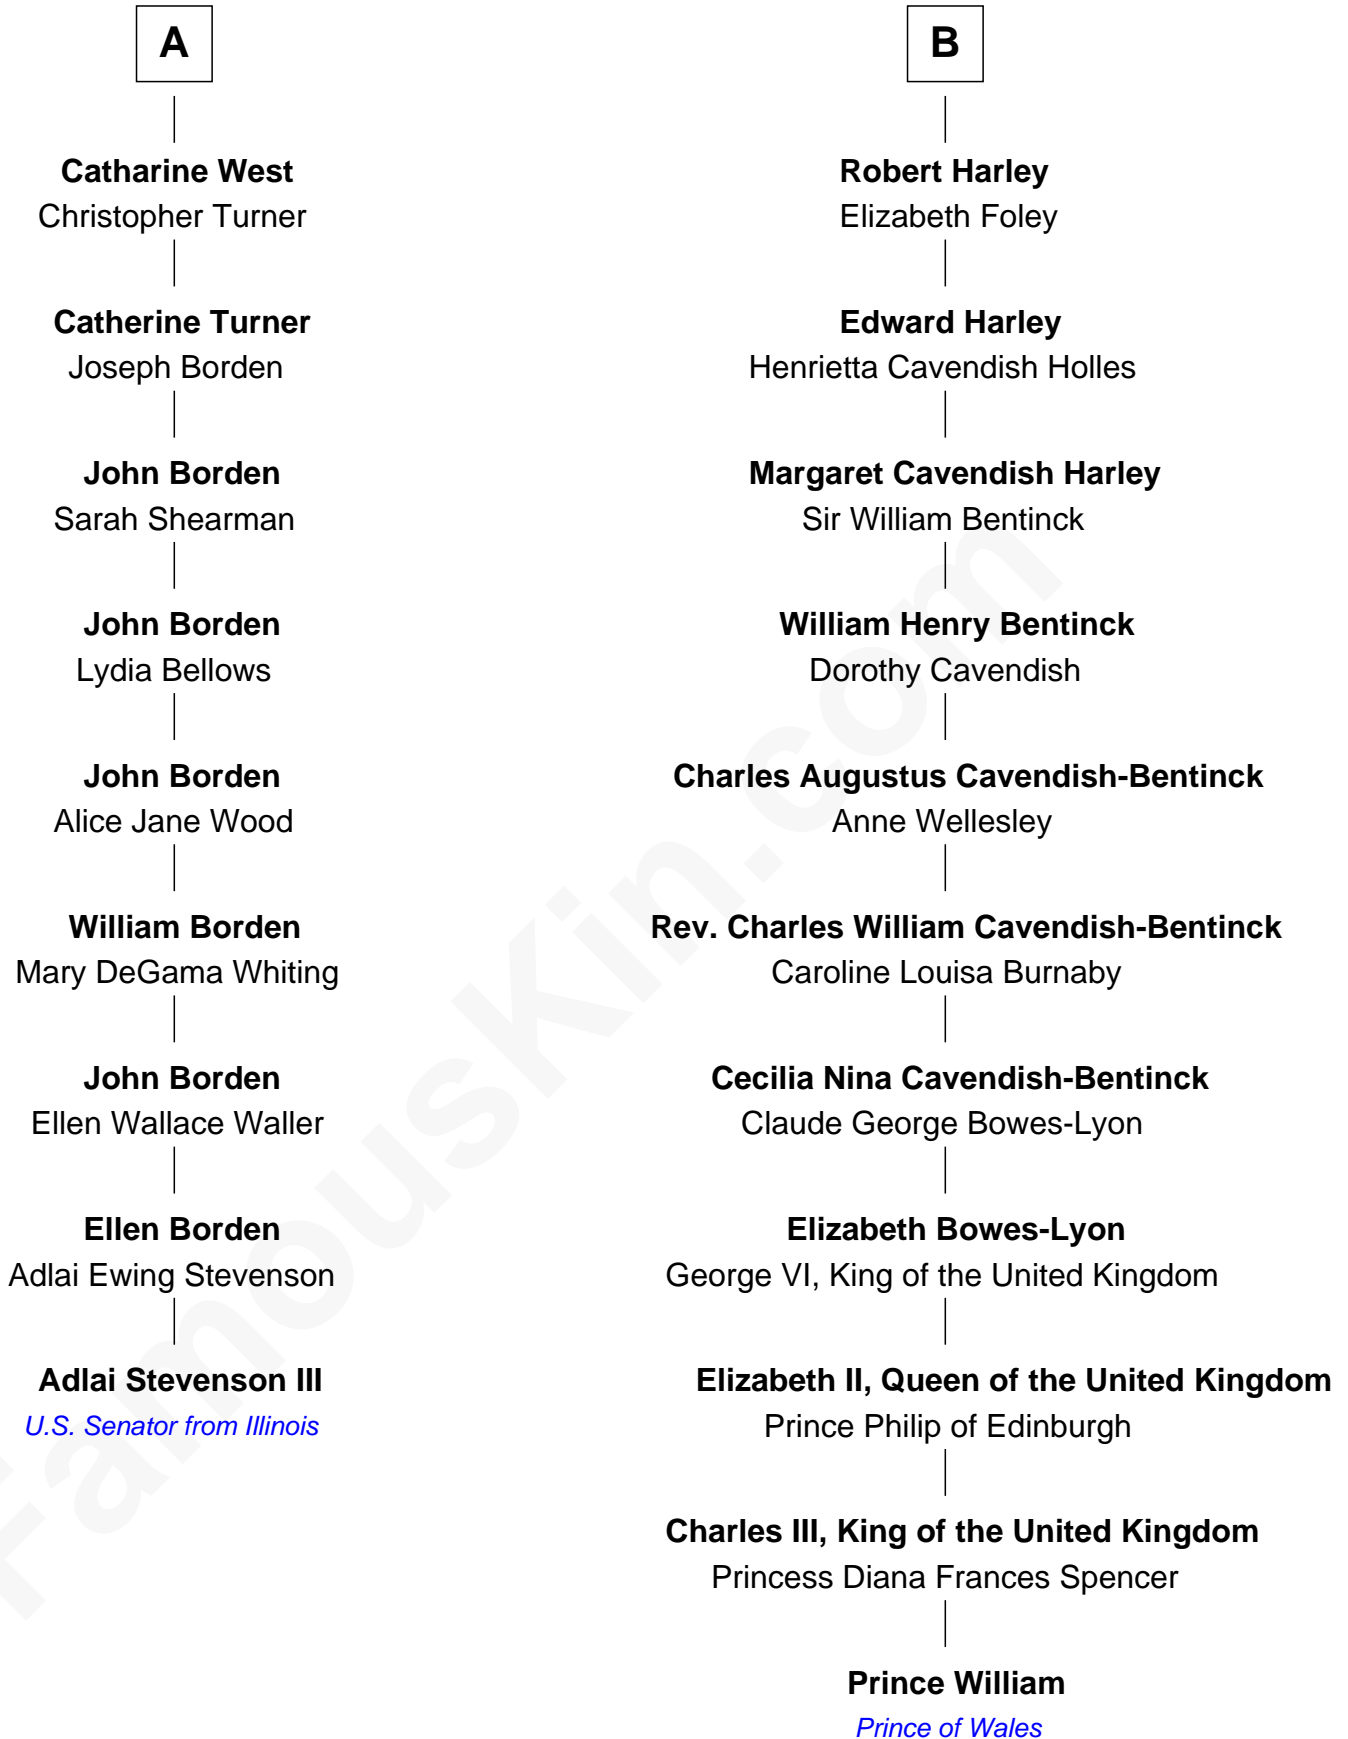

FamousKin.com Relationship Chart of

Adlai Stevenson III

U.S. Senator from Illinois

15th cousin 2 times removed of

Prince William

Prince of Wales

Humphrey Stafford

Katherine Fray

William Almy

Catherine Almy

Bartholomew West

Probable

Stephen West

Mercy Cooke

A

Anne Stafford

Dorothy Tracy

Brilliana Conway

Sir Robert Harley

Sir Edward Harley

Abigail Stephens

B

William photo by [InSapphoWeTrust](#) (CC BY-SA 2.0)