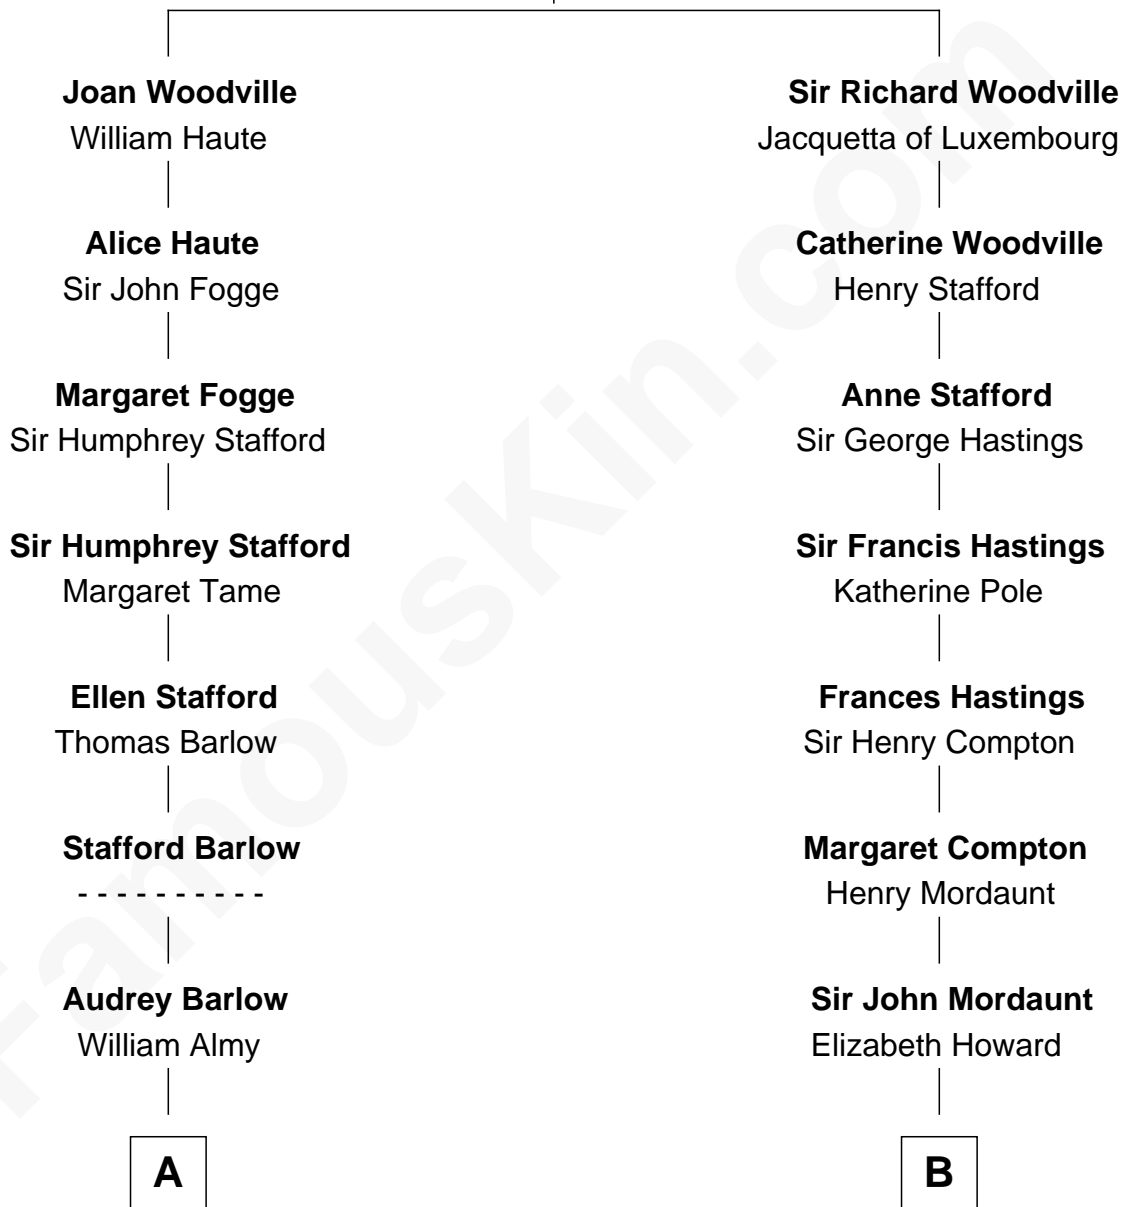

FamousKin.com Relationship Chart of

Adlai Stevenson III

U.S. Senator from Illinois

17th cousin of

Prince William

Prince of Wales

Richard Woodville

Joan Bedlisgate

William photo by [InSapphoWeTrust](#) (CC BY-SA 2.0)