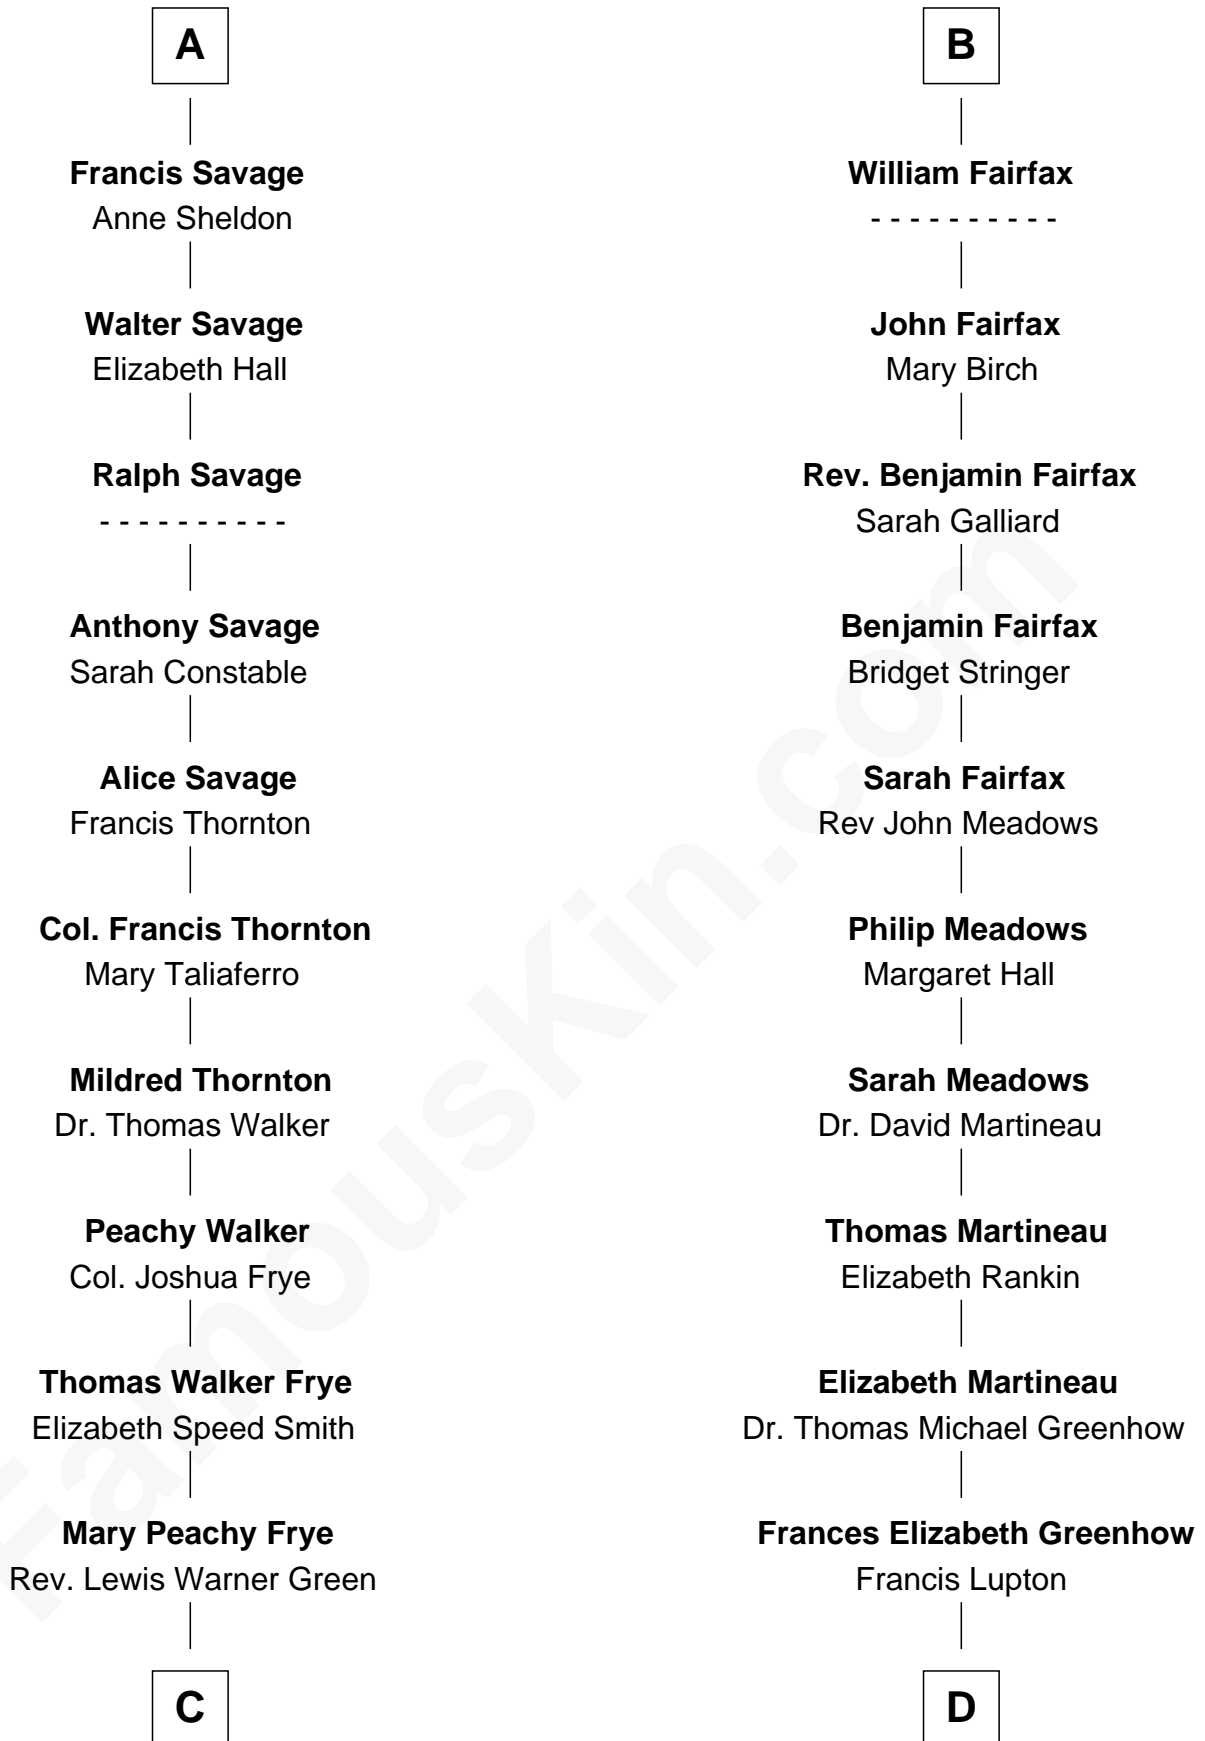

# FamousKin.com Relationship Chart of

**Adlai Stevenson III**

*U.S. Senator from Illinois*

20th cousin 1 time removed of

**Catherine Middleton**

*Princess of Wales*

**Henry Plantagenet**

Maud de Chaworth

**Eleanor Plantagenet**

Richard Fitzalan

**Sir Richard Fitzalan**

Elizabeth de Bohun

**Elizabeth Fitzalan**

Sir Robert Goushill

**Joan Goushill**

Sir Thomas Stanley

Eleanor Poynings

**Margaret Percy**

Sir William Gascoigne

**Agnes Gascoigne**

Sir Thomas Fairfax

**B**

**C**

**Letitia Green**  
Adlai Ewing Stevenson

**Lewis Green Stevenson**  
Helen Louise Davis

**Adlai Ewing Stevenson**  
Ellen Borden

**Adlai Stevenson III**  
*U.S. Senator from Illinois*

**D**

**Francis Martineau Lupton**  
Harriet Albina Davis

**Olive Christina Lupton**  
Richard Noel Middleton