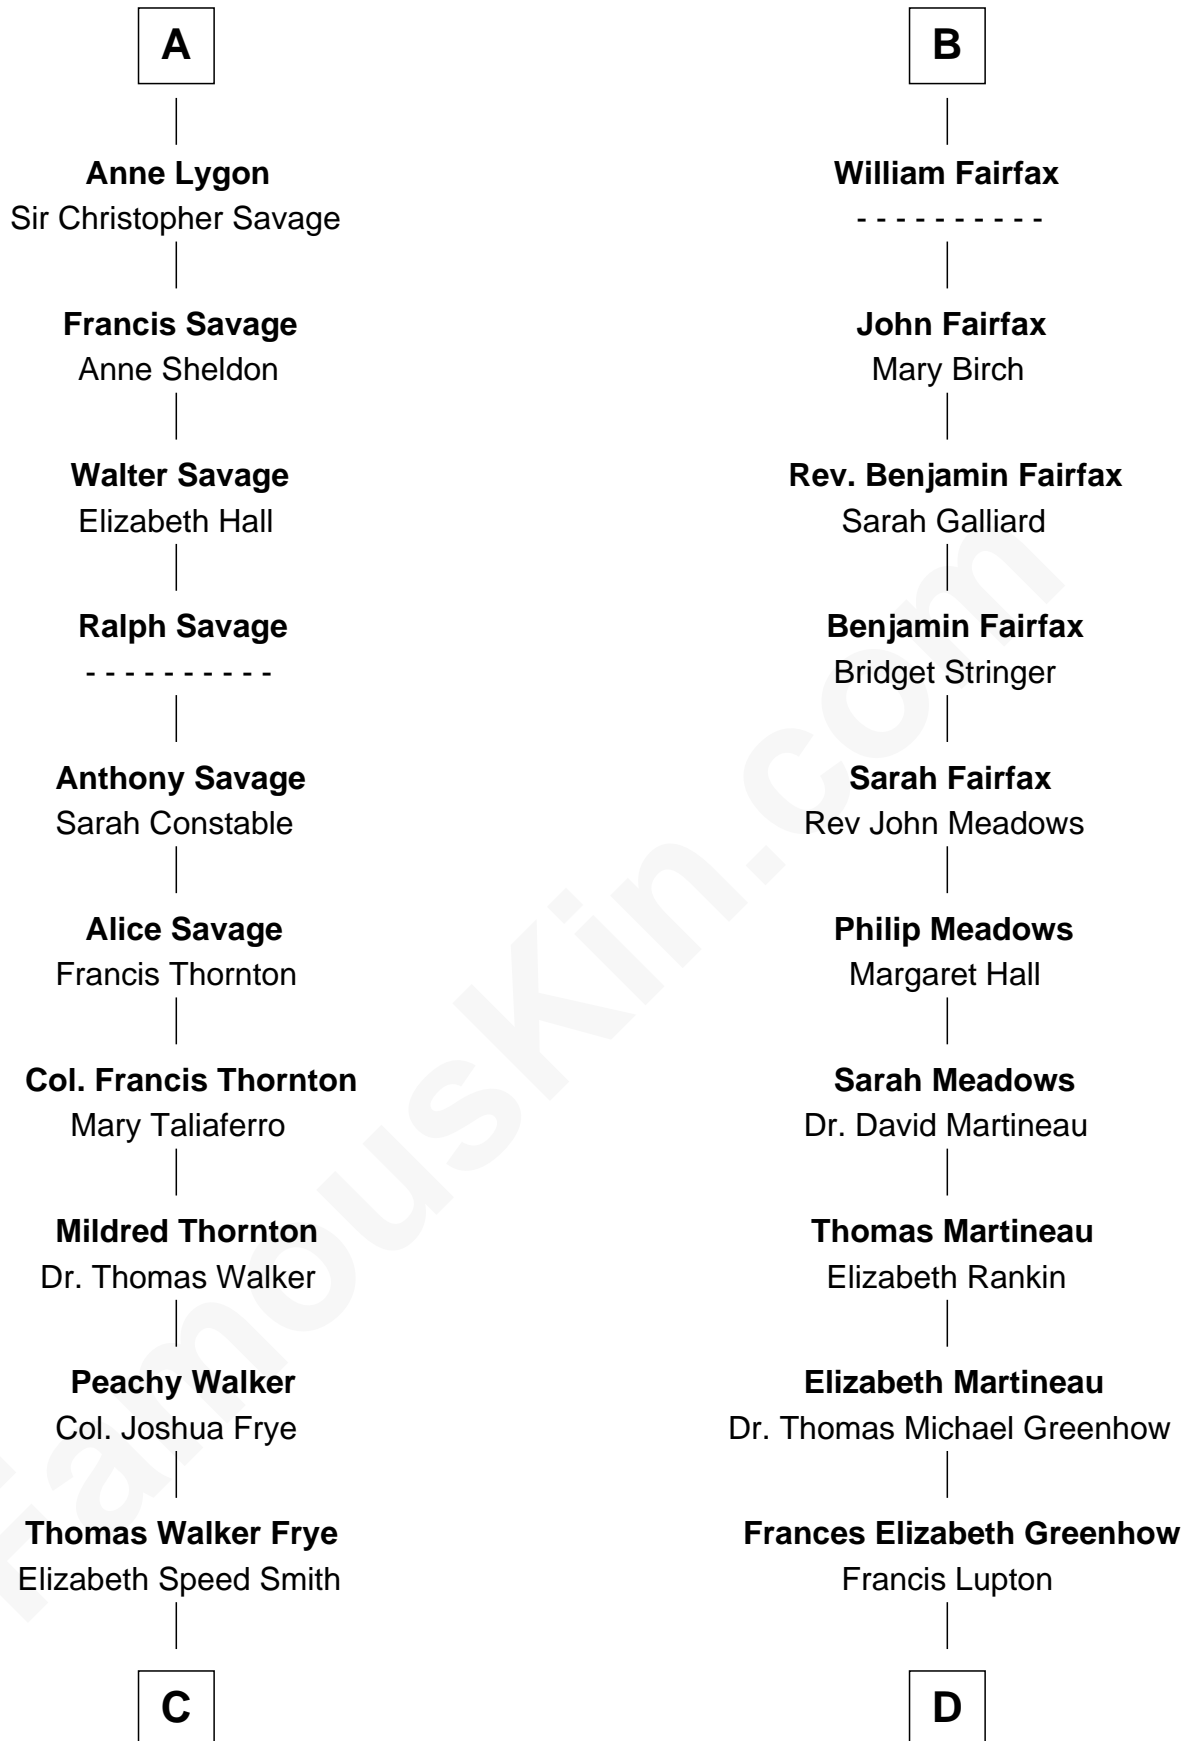

FamousKin.com Relationship Chart of

Adlai Stevenson III

U.S. Senator from Illinois

21st cousin of

Catherine Middleton

Princess of Wales

Margaret de Audley

Ralph de Stafford

C

Mary Peachy Frye
Rev. Lewis Warner Green

Letitia Green
Adlai Ewing Stevenson

Lewis Green Stevenson
Helen Louise Davis

Adlai Ewing Stevenson
Ellen Borden

Adlai Stevenson III
U.S. Senator from Illinois

D

Francis Martineau Lupton
Harriet Albina Davis