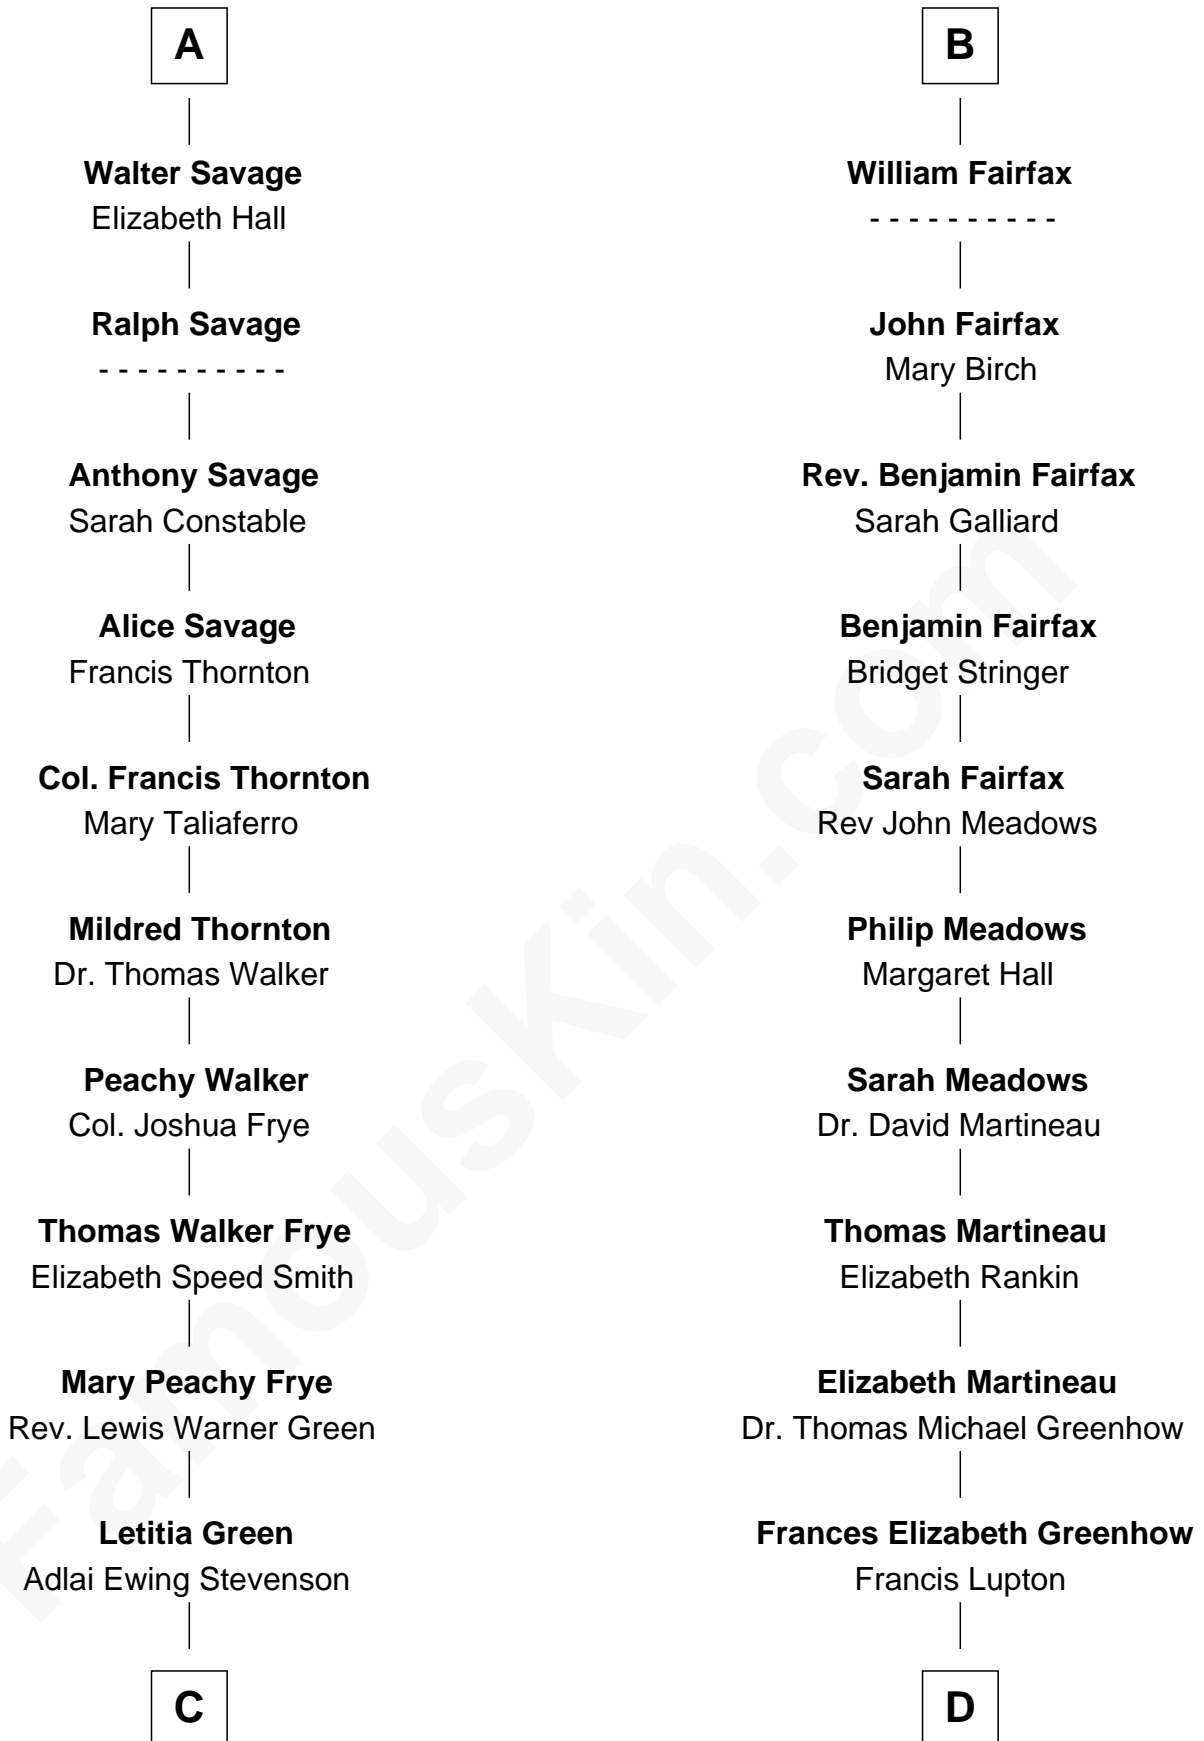

FamousKin.com Relationship Chart of

Adlai Stevenson III

U.S. Senator from Illinois

19th cousin 2 times removed of

Catherine Middleton

Princess of Wales

Elizabeth de Badlesmere

with husband
Sir William de Bohun

Elizabeth Mortimer
Sir Henry Percy

Katherine Stanley
Sir John Savage

Sir Henry Percy
Eleanor Neville

Sir Christopher Savage
Anne Stanley

Sir Henry Percy
Eleanor Poynings

Sir Christopher Savage
Anne Lygon

Margaret Percy
Sir William Gascoigne

Francis Savage
Anne Sheldon

Agnes Gascoigne
Sir Thomas Fairfax

A

B

C

Lewis Green Stevenson

Helen Louise Davis

Adlai Ewing Stevenson