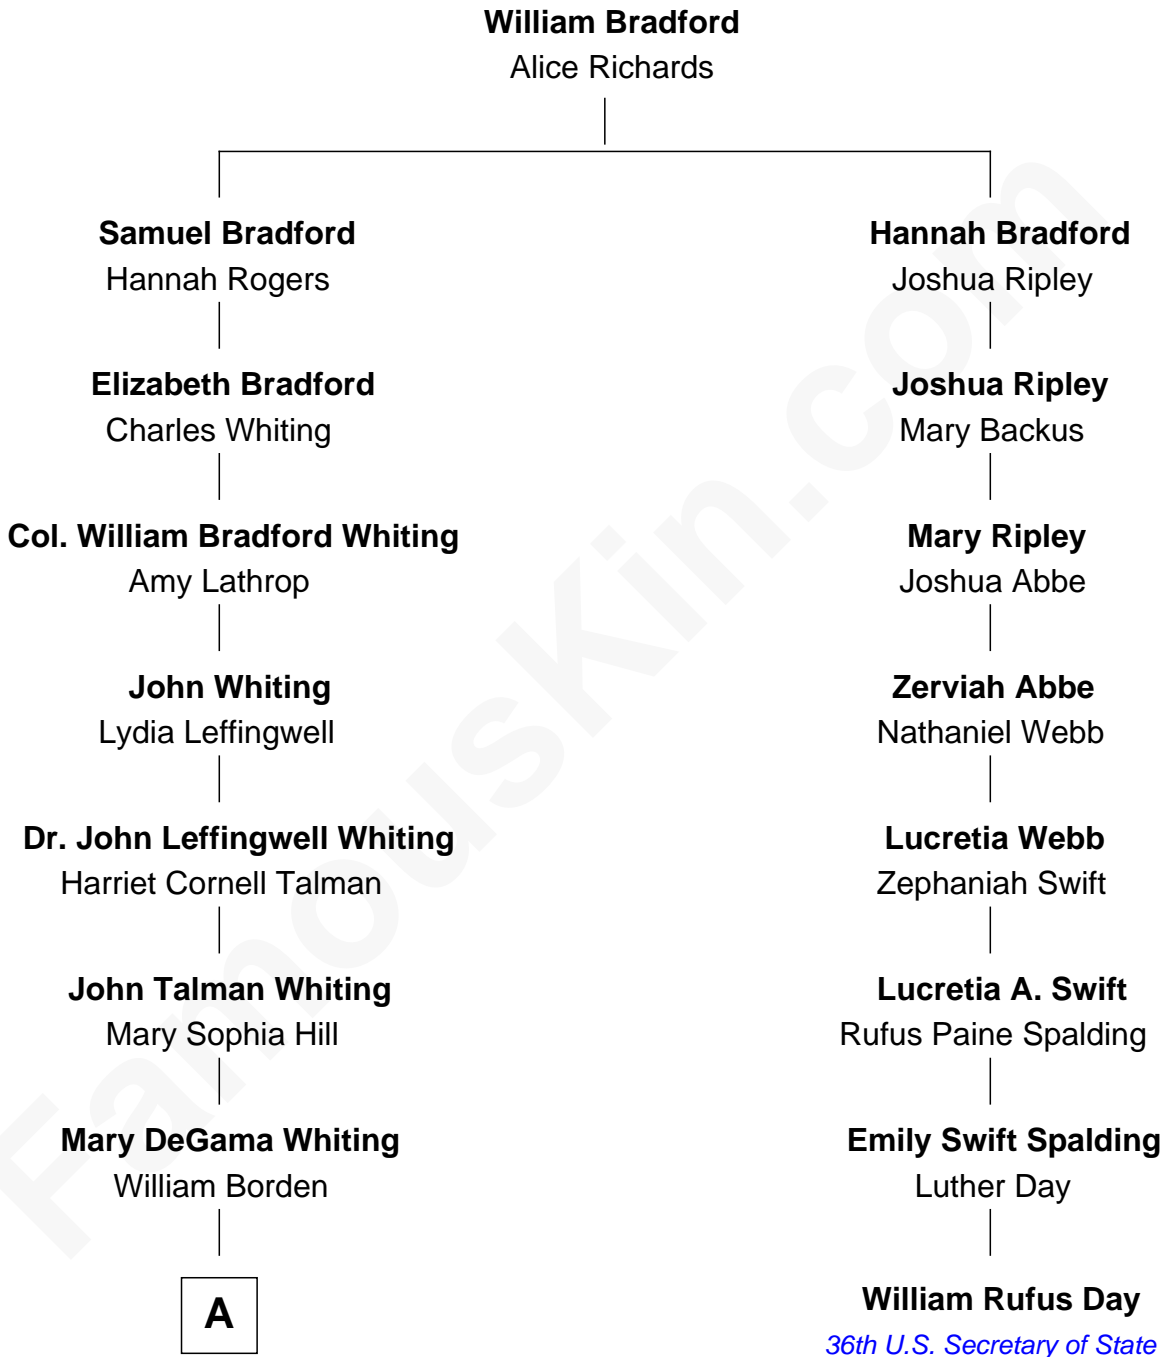

FamousKin.com Relationship Chart of

Adlai Stevenson III

U.S. Senator from Illinois

7th cousin 2 times removed of

William Rufus Day

36th U.S. Secretary of State

A

—
John Borden

Ellen Wallace Waller

—
Ellen Borden

Adlai Ewing Stevenson

—
Adlai Stevenson III

U.S. Senator from Illinois

FamousKin.com