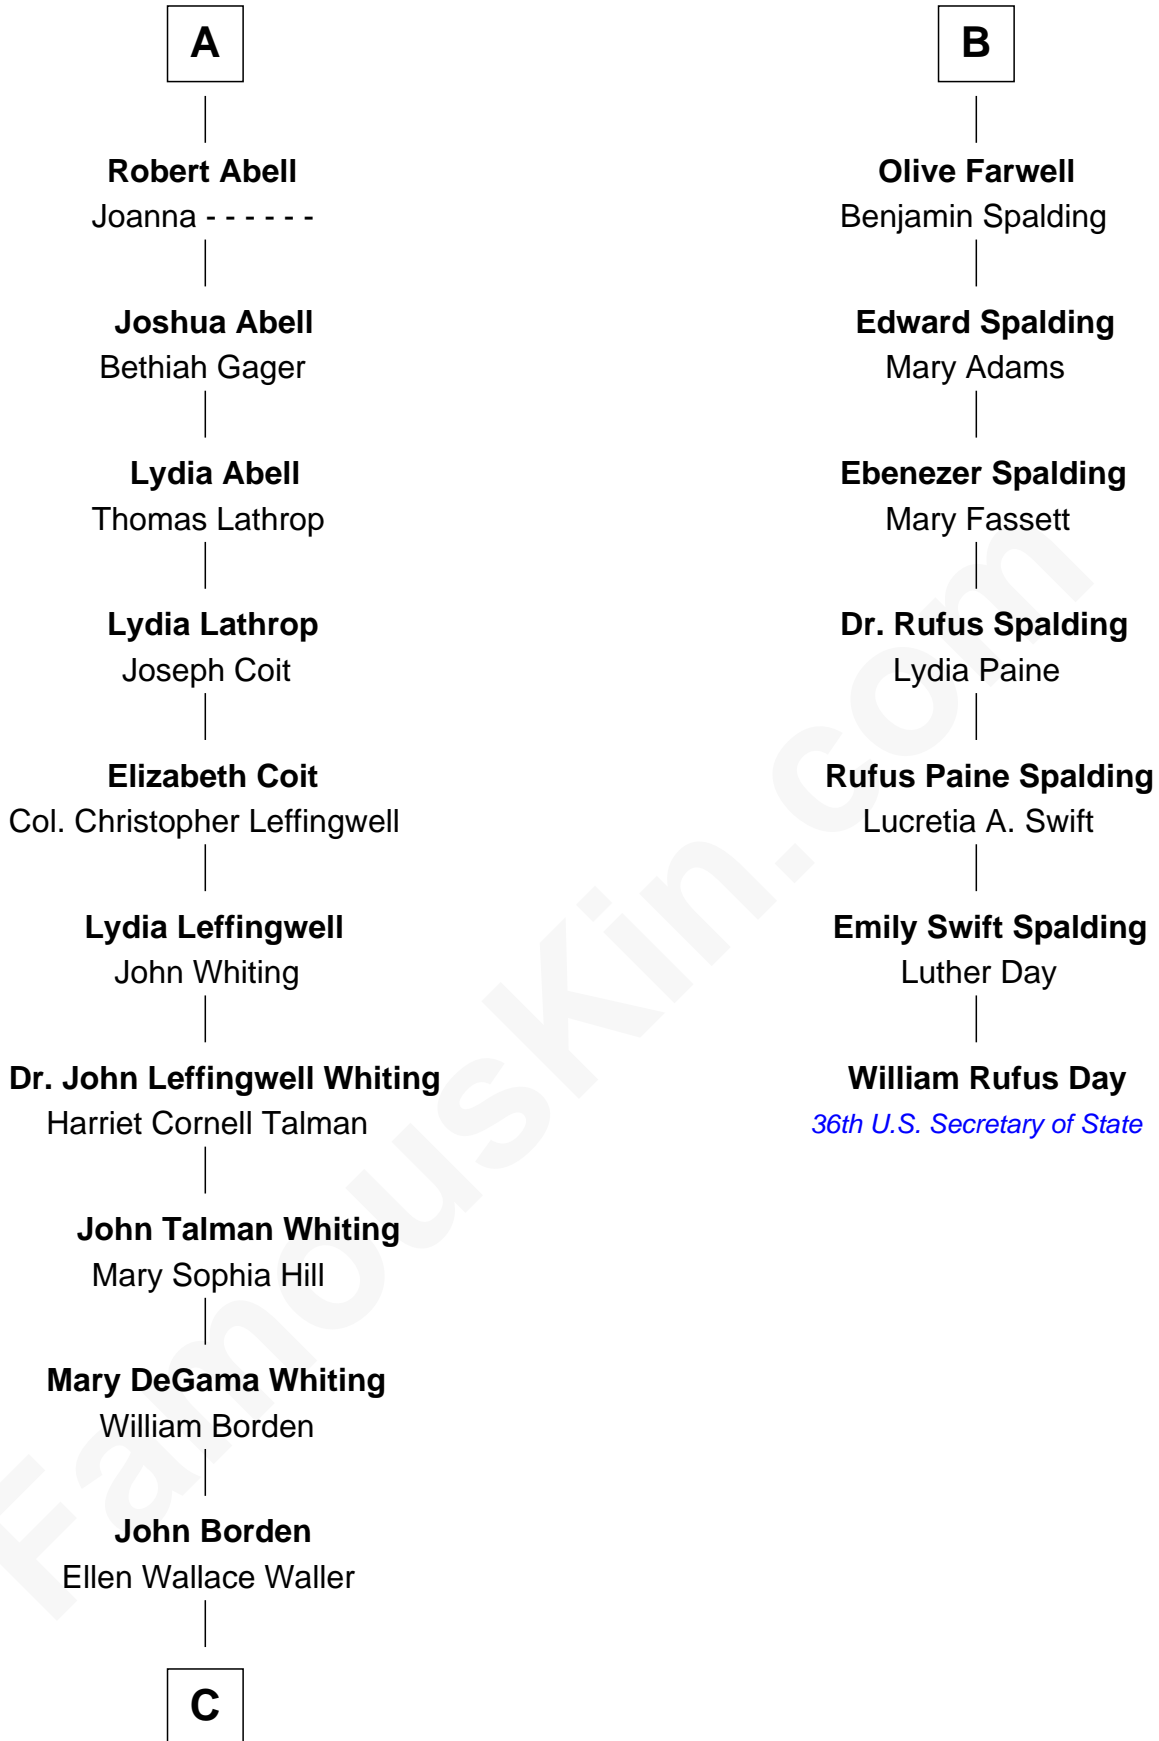

FamousKin.com Relationship Chart of

Adlai Stevenson III

U.S. Senator from Illinois

13th cousin 5 times removed of

William Rufus Day

36th U.S. Secretary of State

Sir Robert Corbet

Margaret - - - - -

C

Ellen Borden

Adlai Ewing Stevenson

Adlai Stevenson III

U.S. Senator from Illinois

FamousKin.com