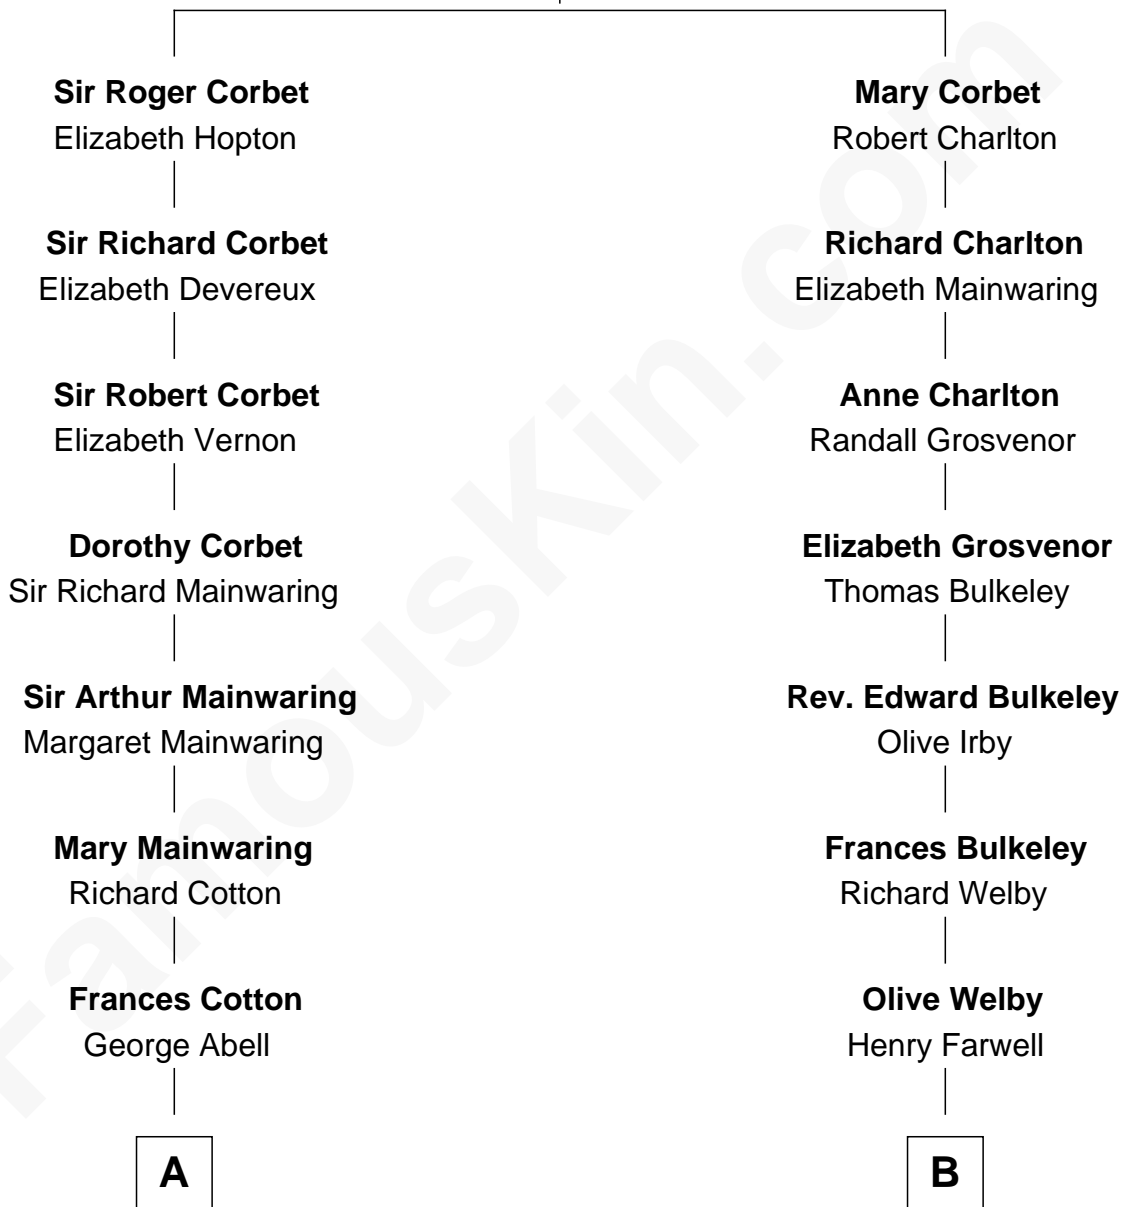

FamousKin.com Relationship Chart of

Adlai Stevenson III

U.S. Senator from Illinois

13th cousin 5 times removed of

William Rufus Day

36th U.S. Secretary of State

Sir Robert Corbet

Margaret - - - - -

C

Ellen Borden

Adlai Ewing Stevenson

Adlai Stevenson III

U.S. Senator from Illinois

FamousKin.com