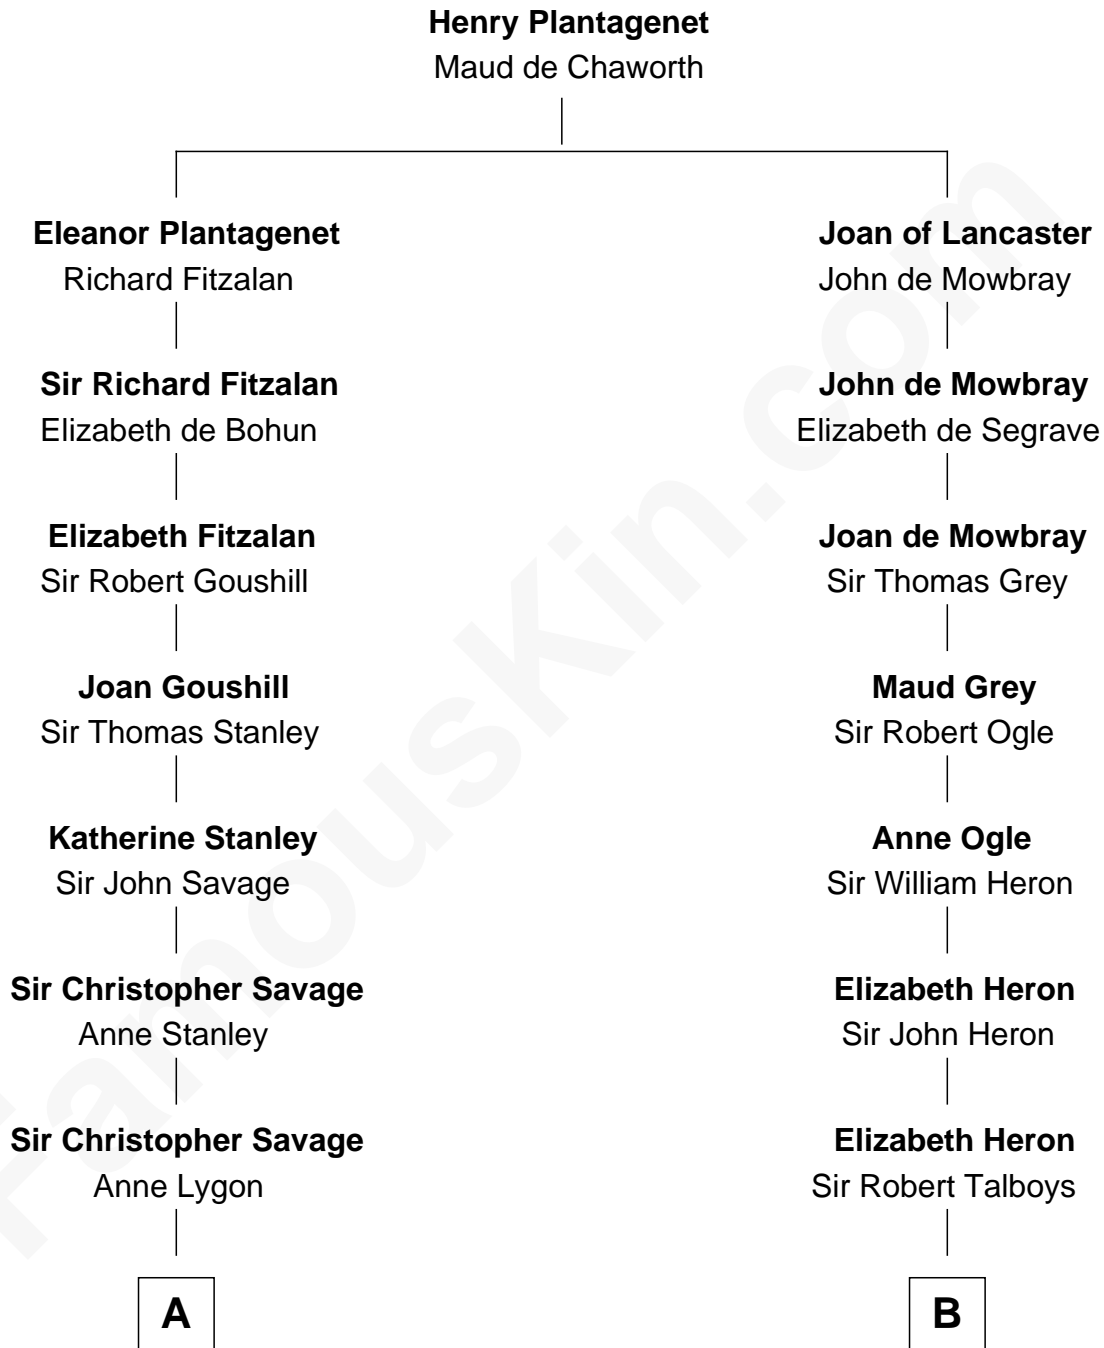

**FamousKin.com**  
**Relationship Chart of**  
**Adlai Stevenson III**  
*U.S. Senator from Illinois*

**18th cousin 2 times removed of**  
**William Rufus Day**  
*36th U.S. Secretary of State*

FamousKin.com