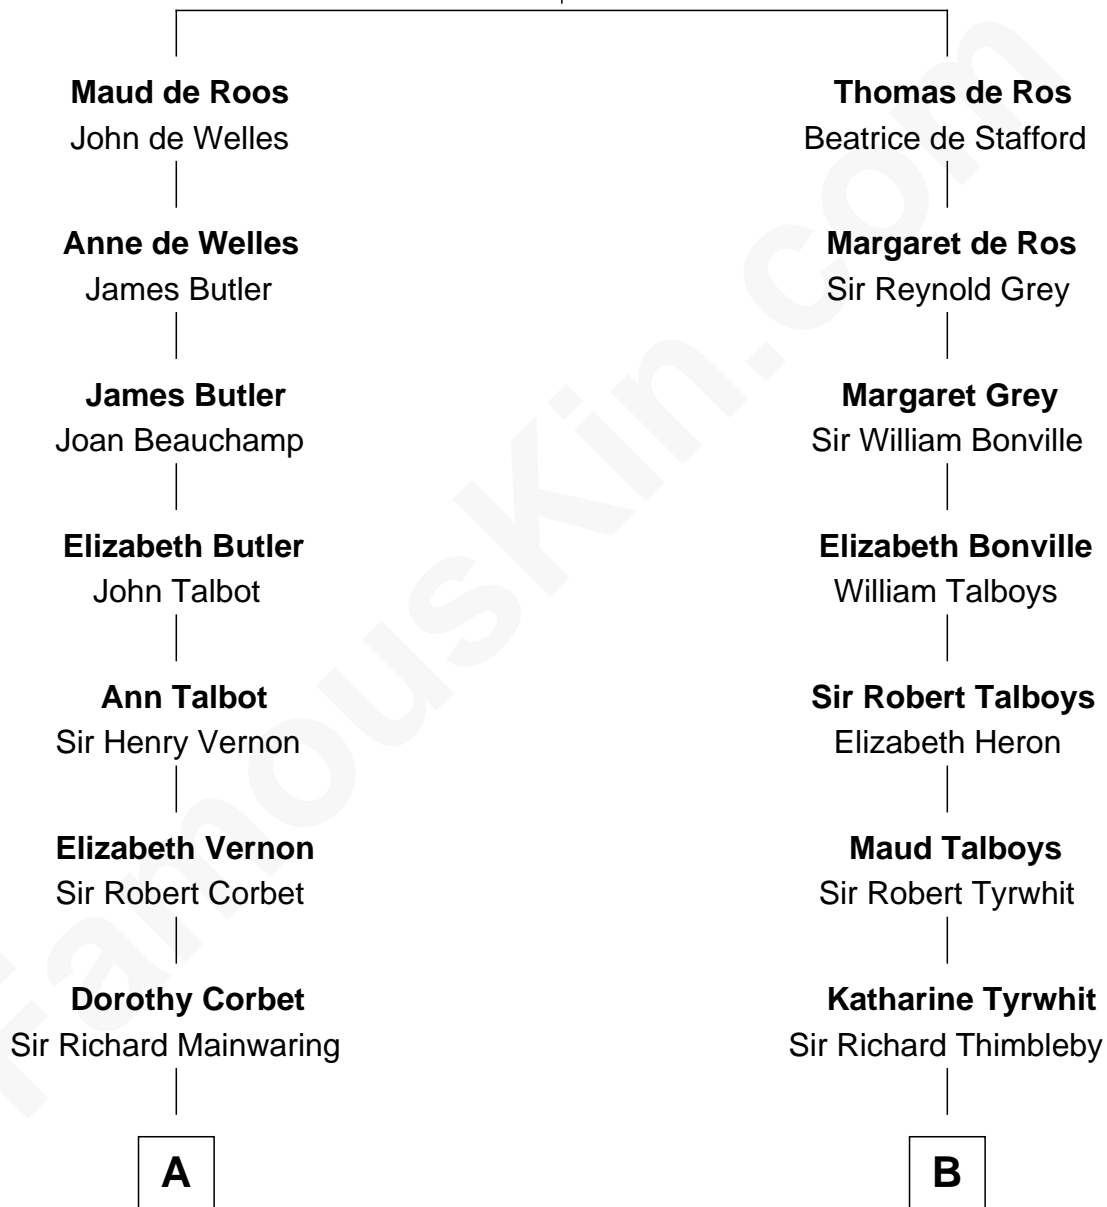

# FamousKin.com Relationship Chart of

**Adlai Stevenson III**

*U.S. Senator from Illinois*

16th cousin 5 times removed of

**William Rufus Day**

*36th U.S. Secretary of State*

**Sir William de Ros**  
Margery de Badlesmere

**C**

John Talman Whiting

Mary Sophia Hill

Mary DeGama Whiting

William Borden

John Borden

Ellen Wallace Waller

Ellen Borden

Adlai Ewing Stevenson

Adlai Stevenson III

*U.S. Senator from Illinois*

FamousKin.com