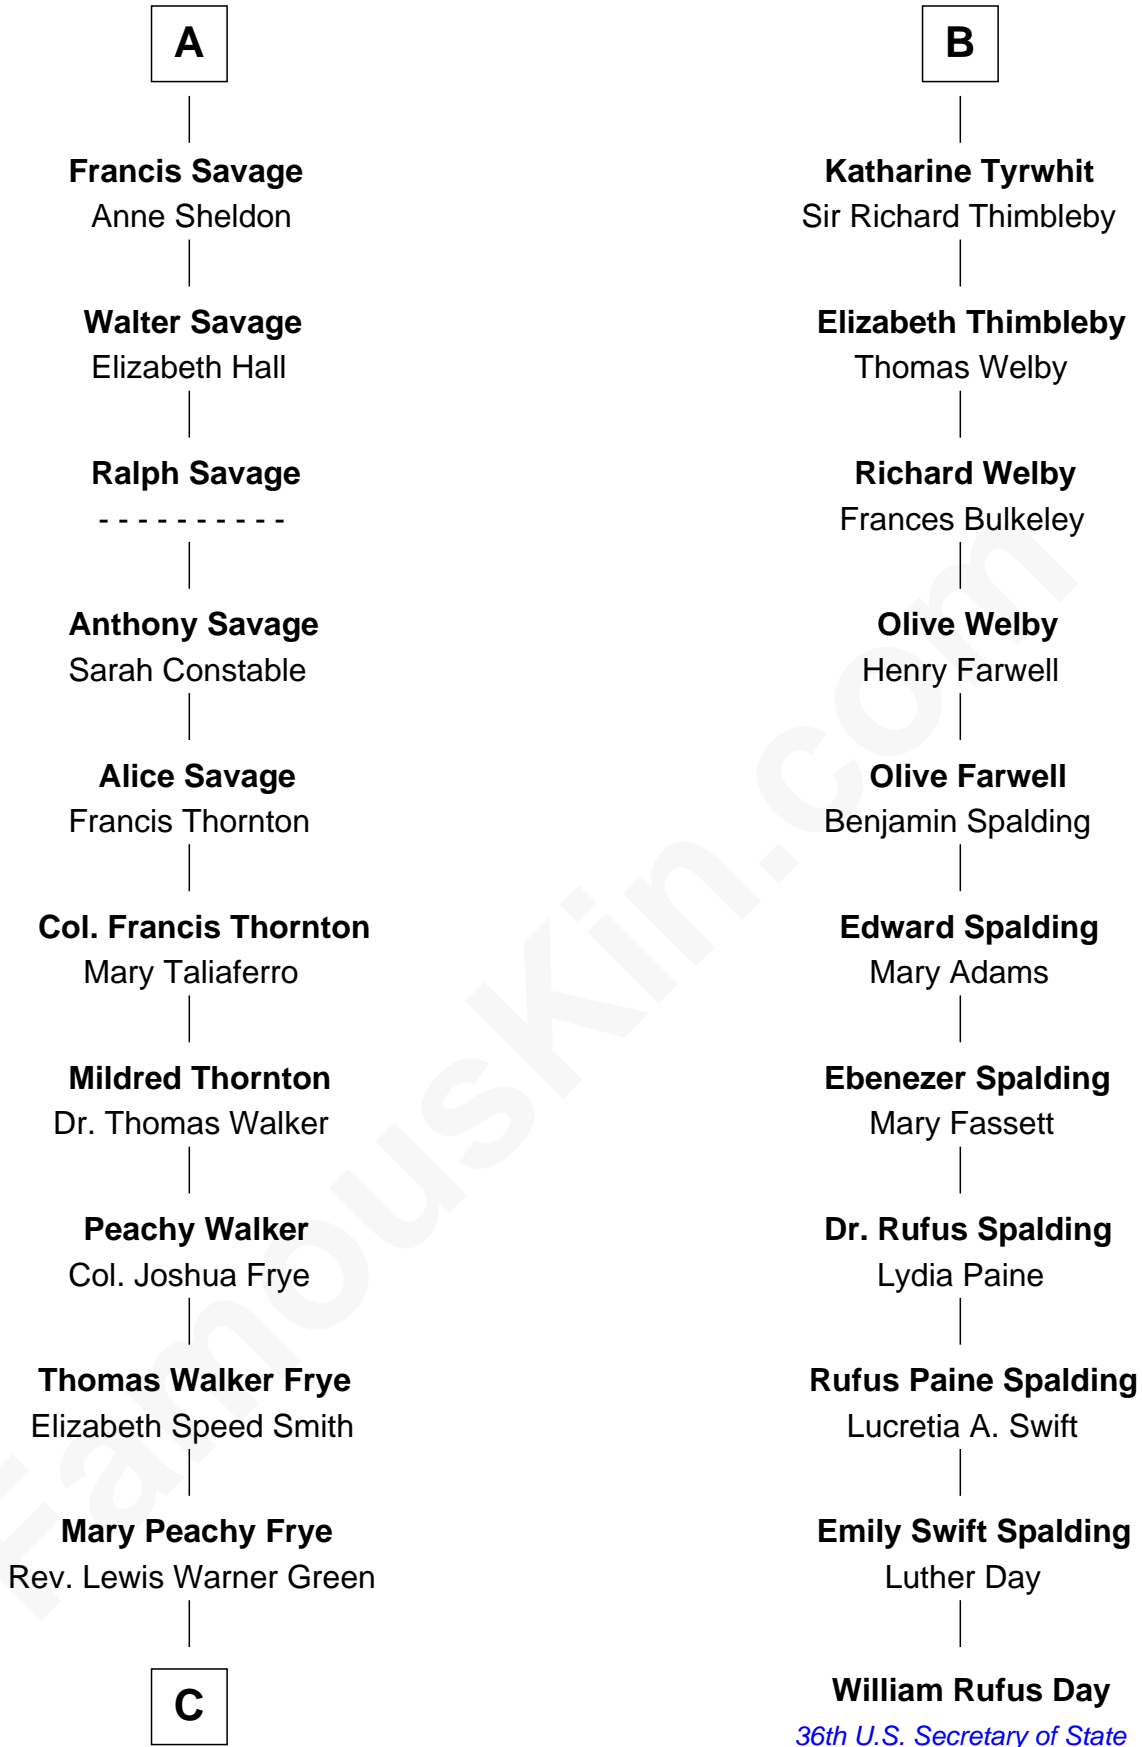

FamousKin.com Relationship Chart of

Adlai Stevenson III

U.S. Senator from Illinois

17th cousin 3 times removed of

William Rufus Day

36th U.S. Secretary of State

Bartholomew de Badlesmere

Margaret de Clare

Katherine Stanley

Sir John Savage

Sir Christopher Savage

Anne Stanley

Sir Christopher Savage

Anne Lygon

A

Margaret de Badlesmere

Sir John de Tibetot

Sir Robert de Tibetot

Margaret Deincourt

Elizabeth de Tibetot

Sir Philip le Despencer

Margery Despencer

Sir Roger Wentworth

Agnes Wentworth

Sir Robert Constable

Anne Constable

William Tyrwhit

Sir Robert Tyrwhit

Maud Talboys

B

C

—
Letitia Green