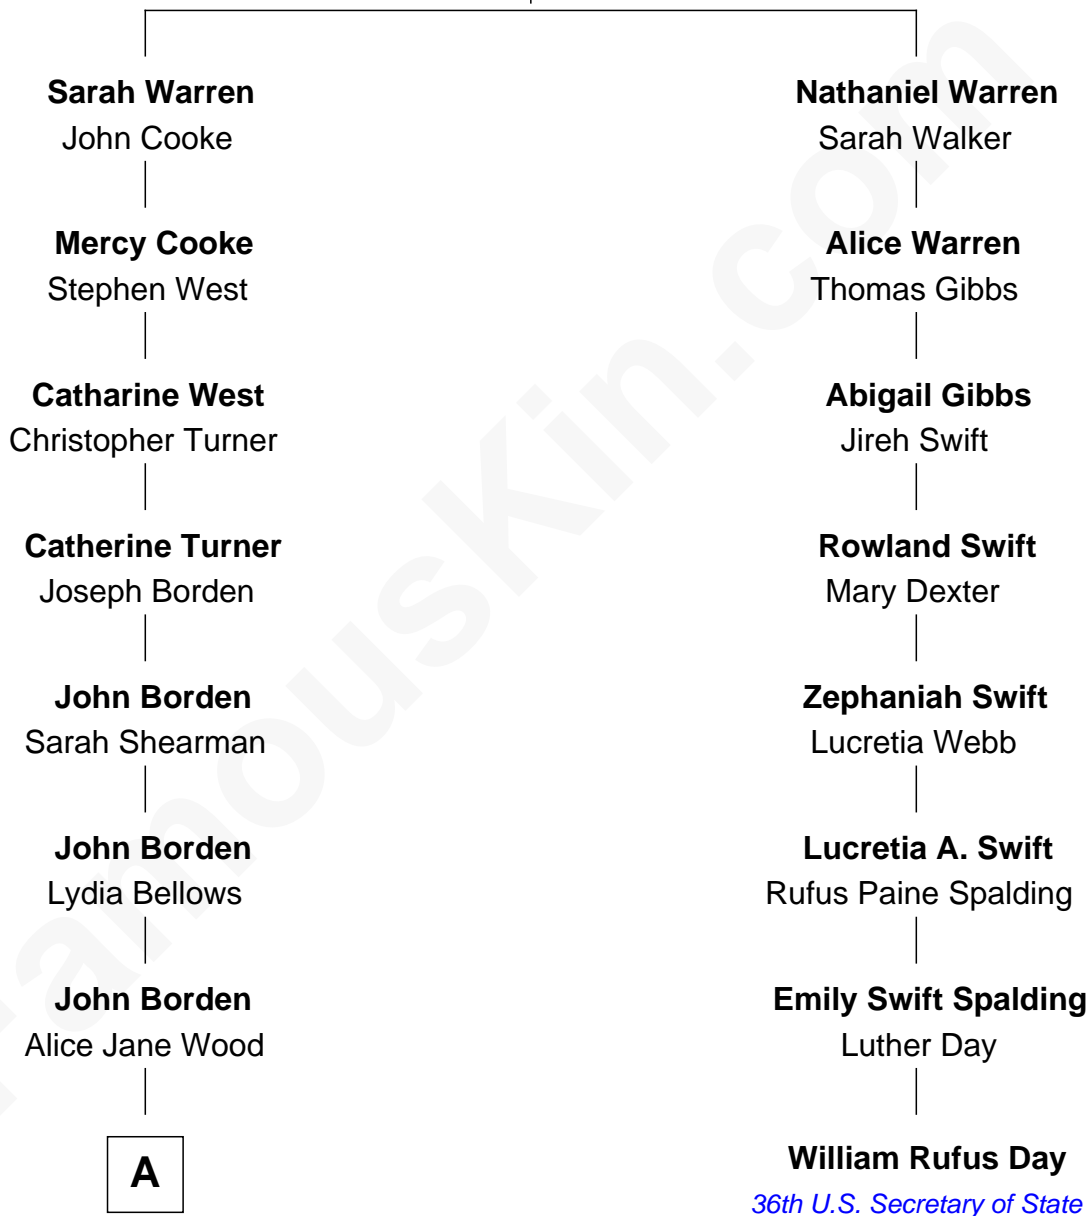

FamousKin.com Relationship Chart of

Adlai Stevenson III

U.S. Senator from Illinois

7th cousin 3 times removed of

William Rufus Day

36th U.S. Secretary of State

Richard Warren
Elizabeth Walker

A

—
William Borden
Mary DeGama Whiting

—
John Borden
Ellen Wallace Waller

—
Ellen Borden
Adlai Ewing Stevenson

—
Adlai Stevenson III
U.S. Senator from Illinois

FamousKin.com