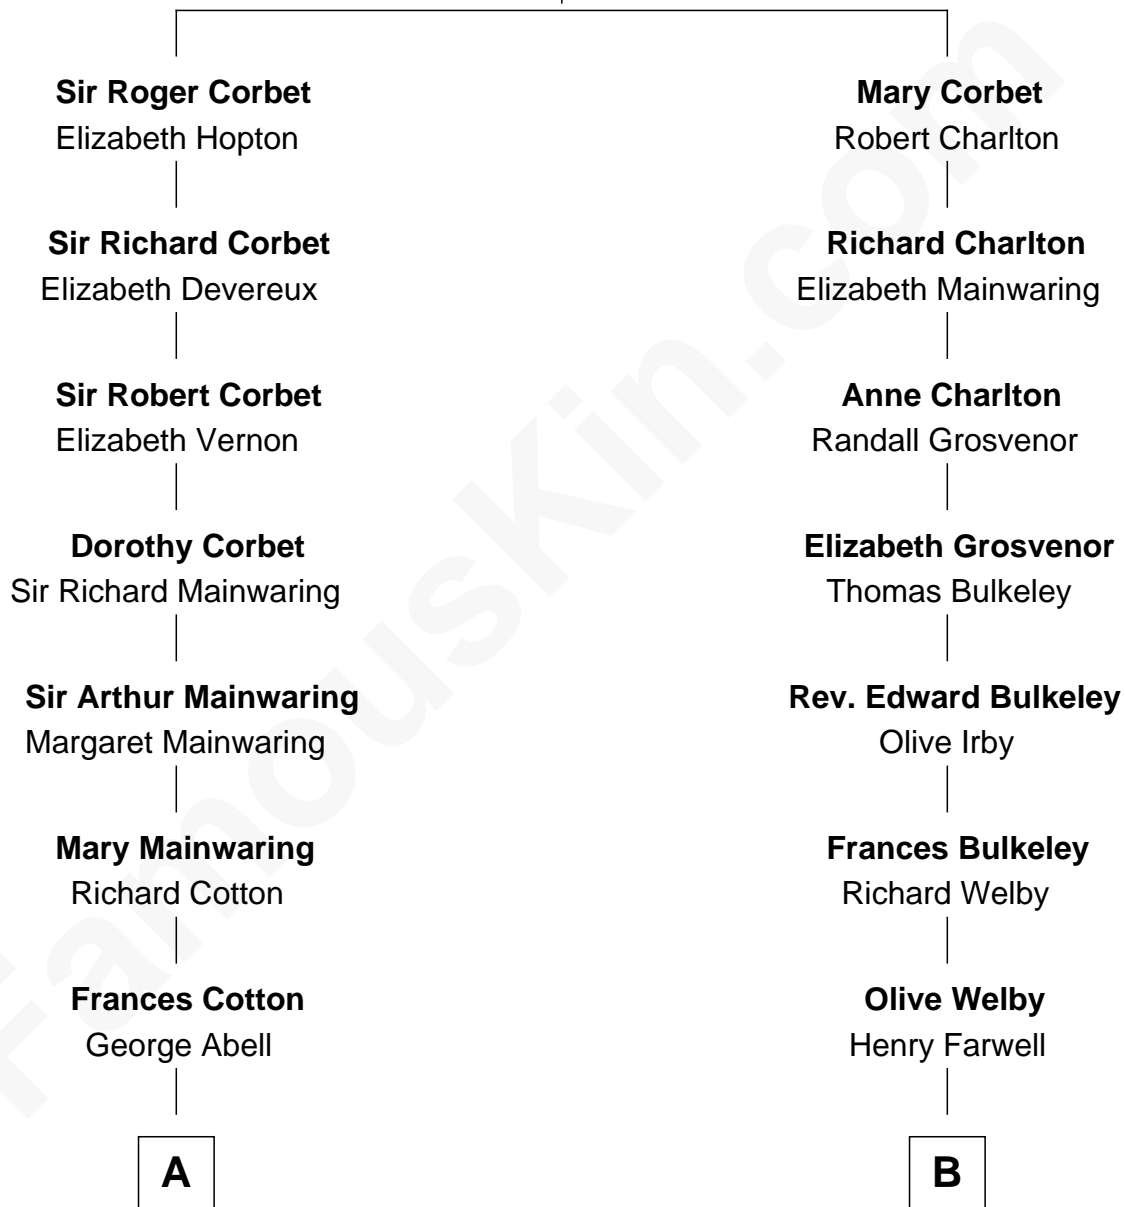

FamousKin.com Relationship Chart of

Adlai Stevenson III

U.S. Senator from Illinois

17th cousin 1 time removed of

Anna Gunn

TV and Movie Actress

Sir Robert Corbet

Margaret - - - - -

C

—
Ellen Borden

Adlai Ewing Stevenson

—
Adlai Stevenson III

U.S. Senator from Illinois

FamousKin.com