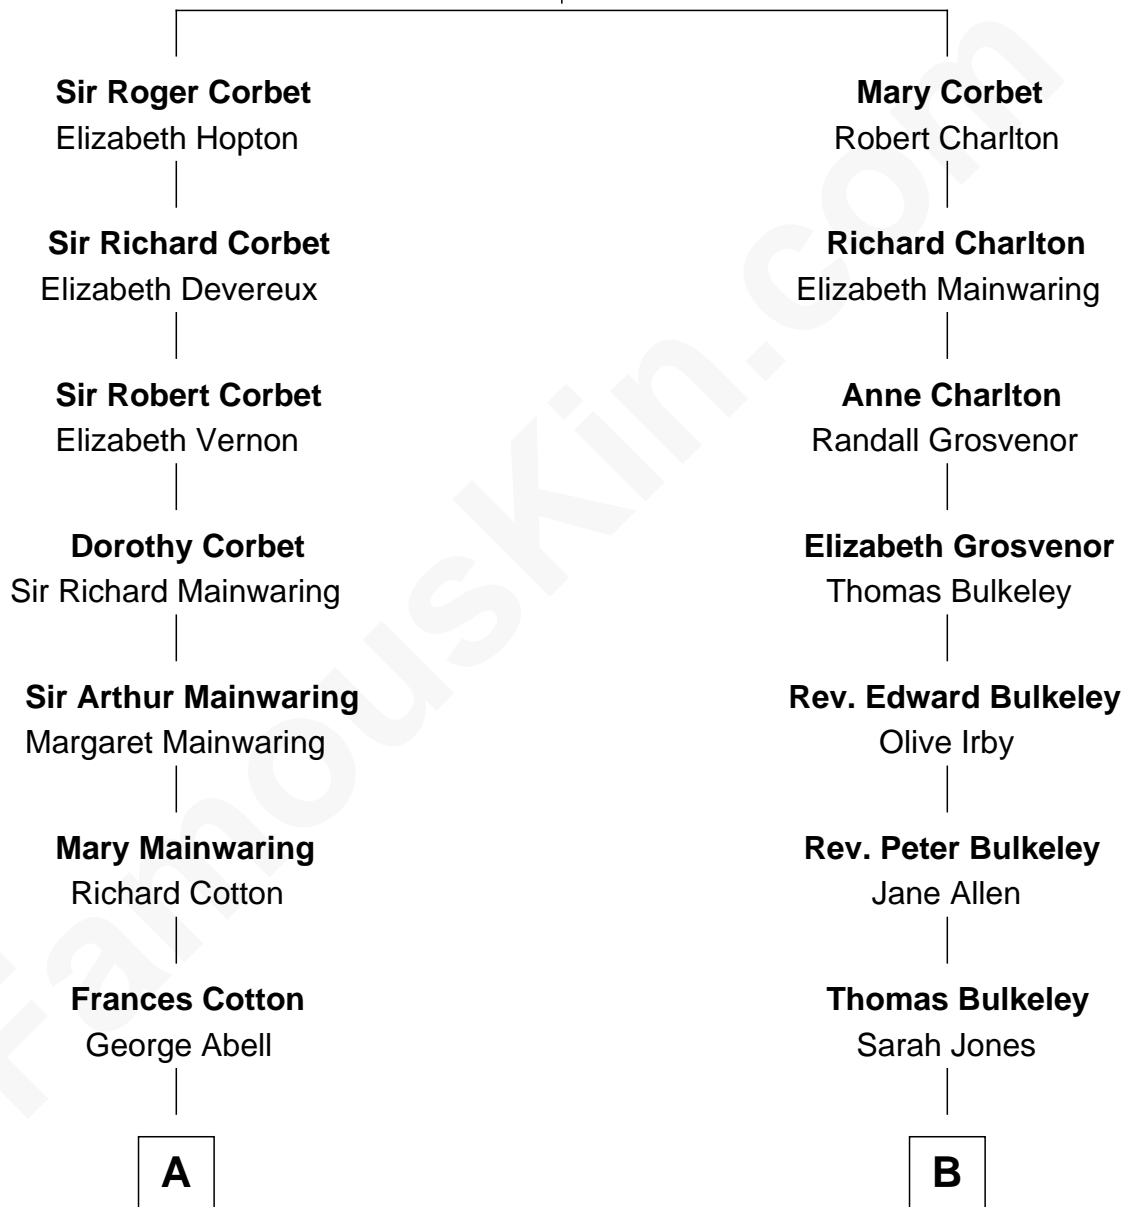

# FamousKin.com Relationship Chart of

**Adlai Stevenson III**

*U.S. Senator from Illinois*

17th cousin 1 time removed of

**Harry Chapin**

*Singer and Songwriter*

**Sir Robert Corbet**

Margaret - - - - -

**C**

**Ellen Borden**

Adlai Ewing Stevenson

**Adlai Stevenson III**

*U.S. Senator from Illinois*

FamousKin.com