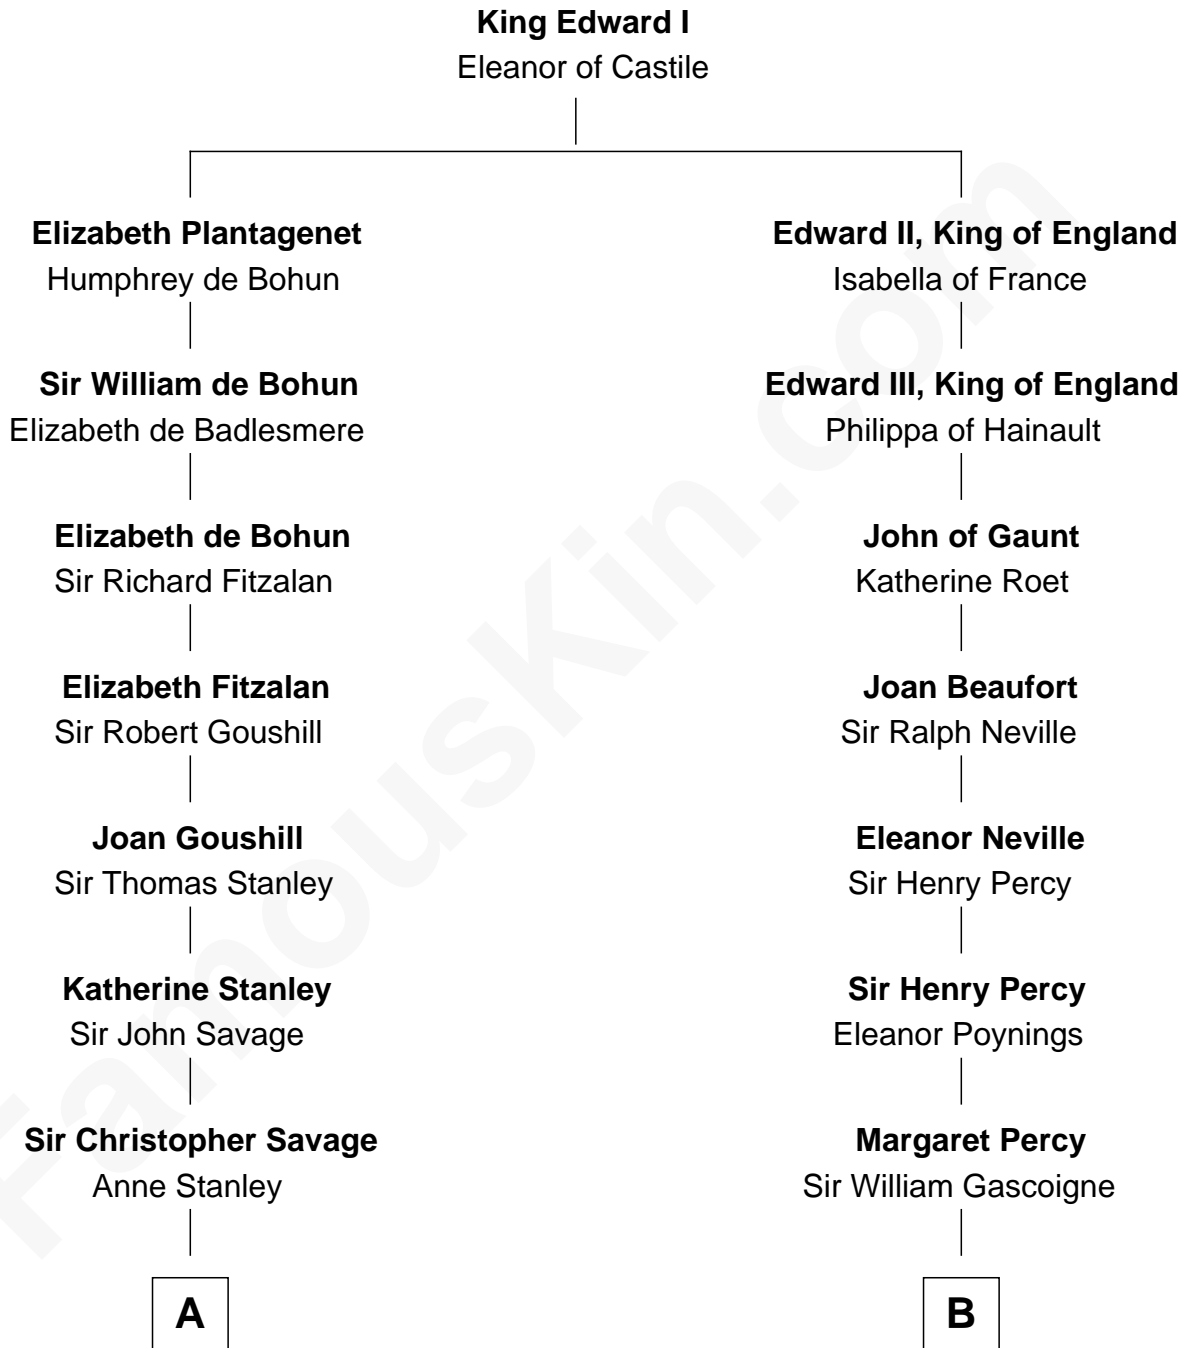

FamousKin.com Relationship Chart of

Adlai Stevenson III

U.S. Senator from Illinois

16th cousin 5 times removed of

Harriet Martineau

Author of The Hour and the Man

C

—
Mary Peachy Frye
Rev. Lewis Warner Green

—
Letitia Green
Adlai Ewing Stevenson

—
Lewis Green Stevenson
Helen Louise Davis

—
Adlai Ewing Stevenson
Ellen Borden

—
Adlai Stevenson III
U.S. Senator from Illinois

FamousKin.com