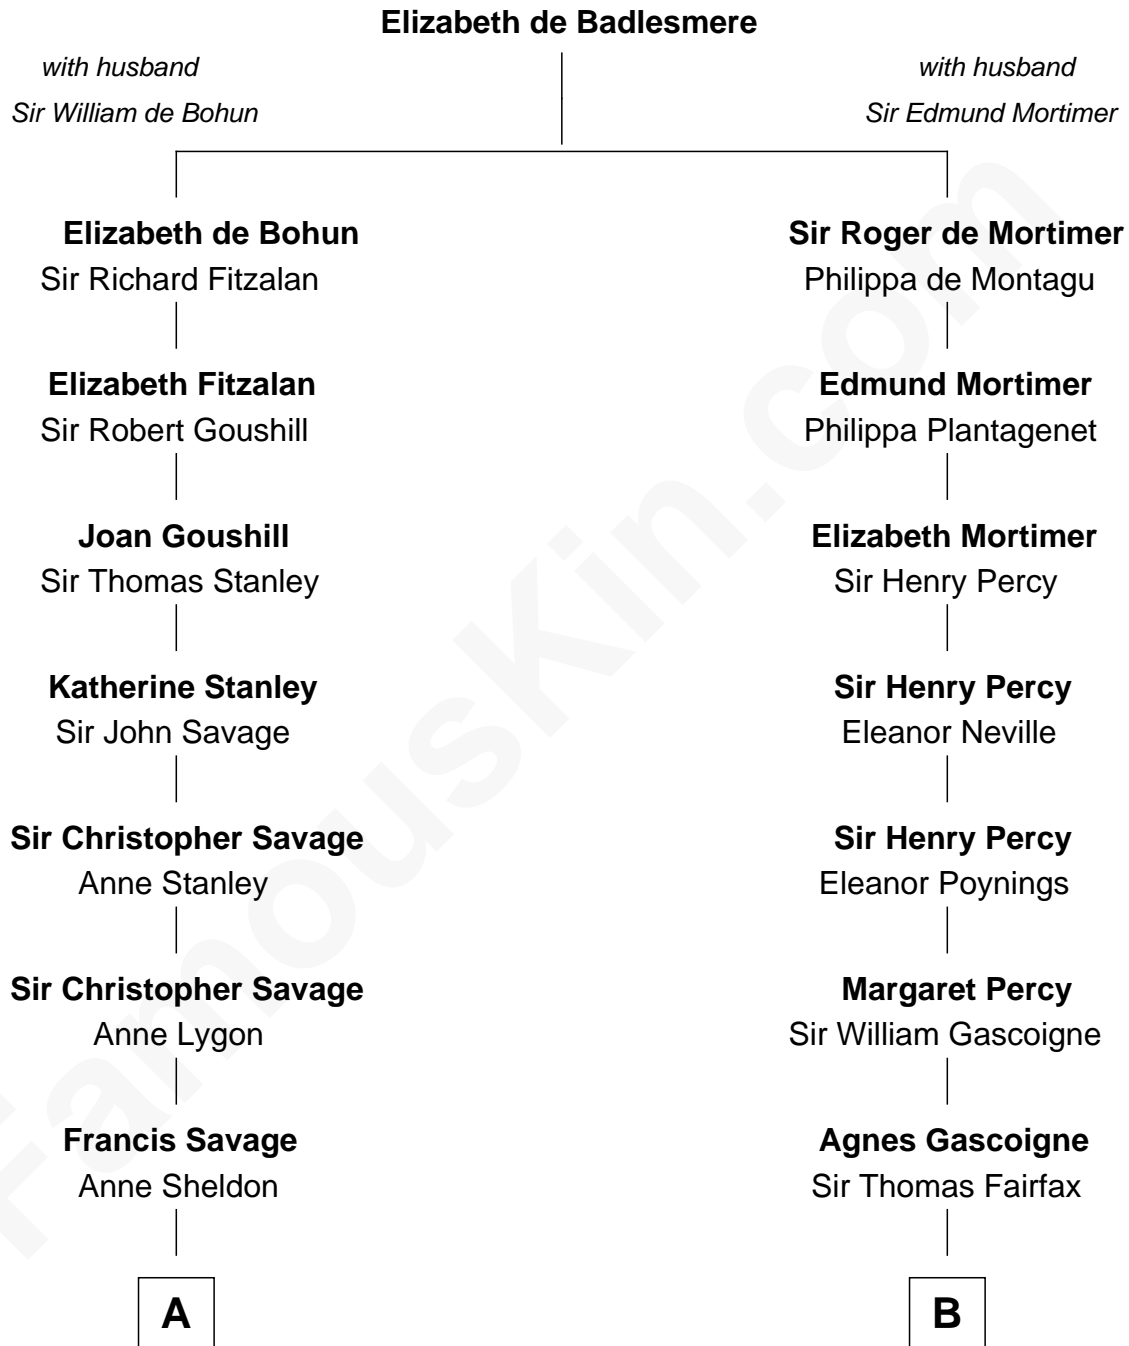

FamousKin.com Relationship Chart of

Adlai Stevenson III

U.S. Senator from Illinois

15th cousin 4 times removed of

Harriet Martineau

Author of The Hour and the Man

C

—
Lewis Green Stevenson

Helen Louise Davis

—
Adlai Ewing Stevenson

Ellen Borden

—
Adlai Stevenson III

U.S. Senator from Illinois

FamousKin.com