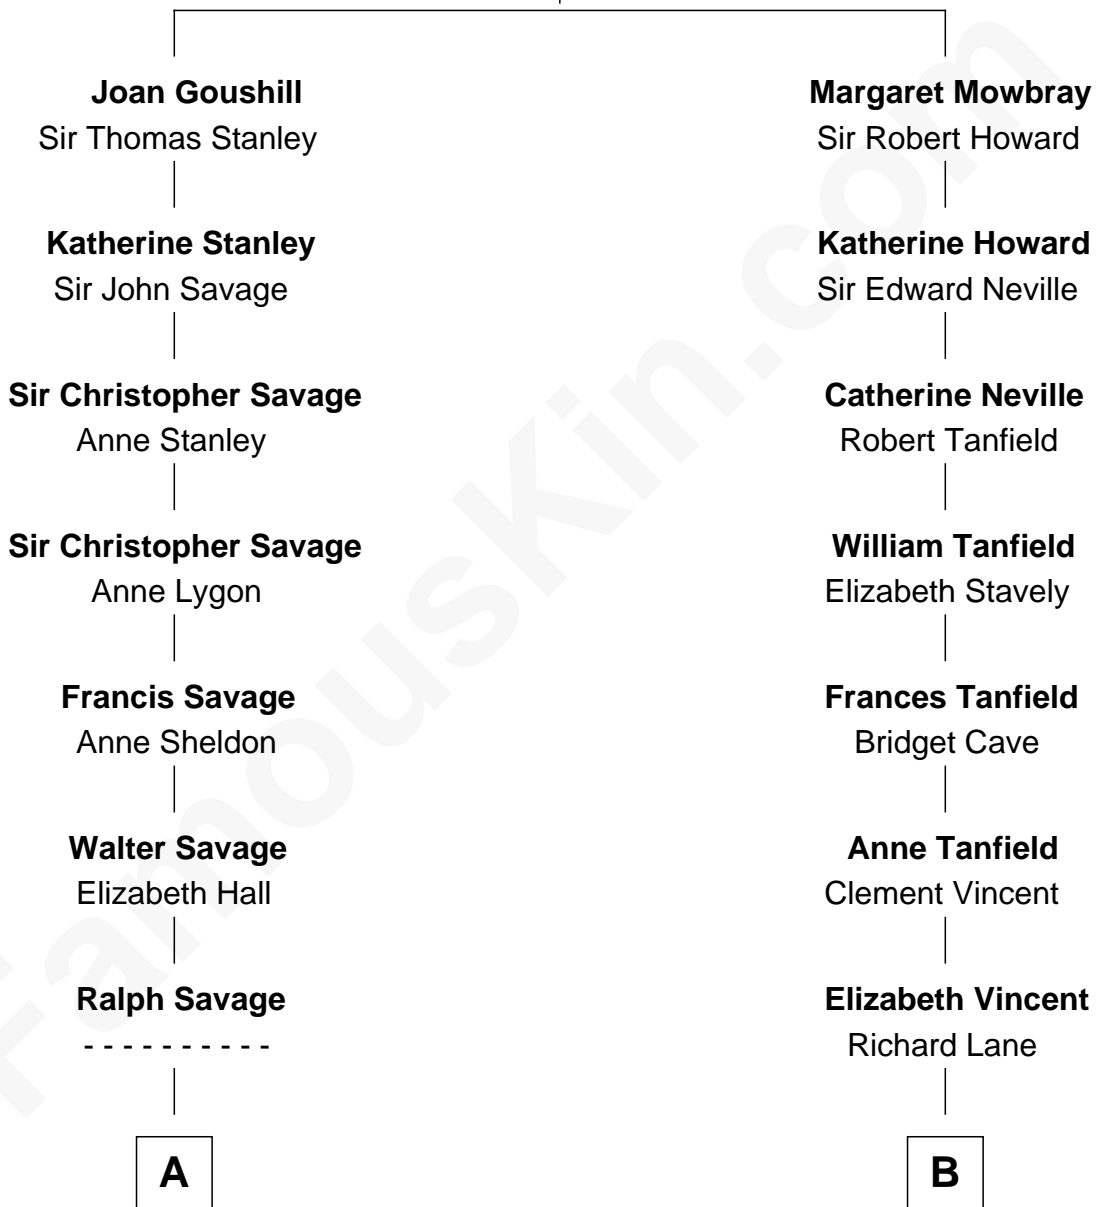

Elizabeth Fitzalan

with husband
Sir Robert Goushill

with husband
Sir Thomas Mowbray