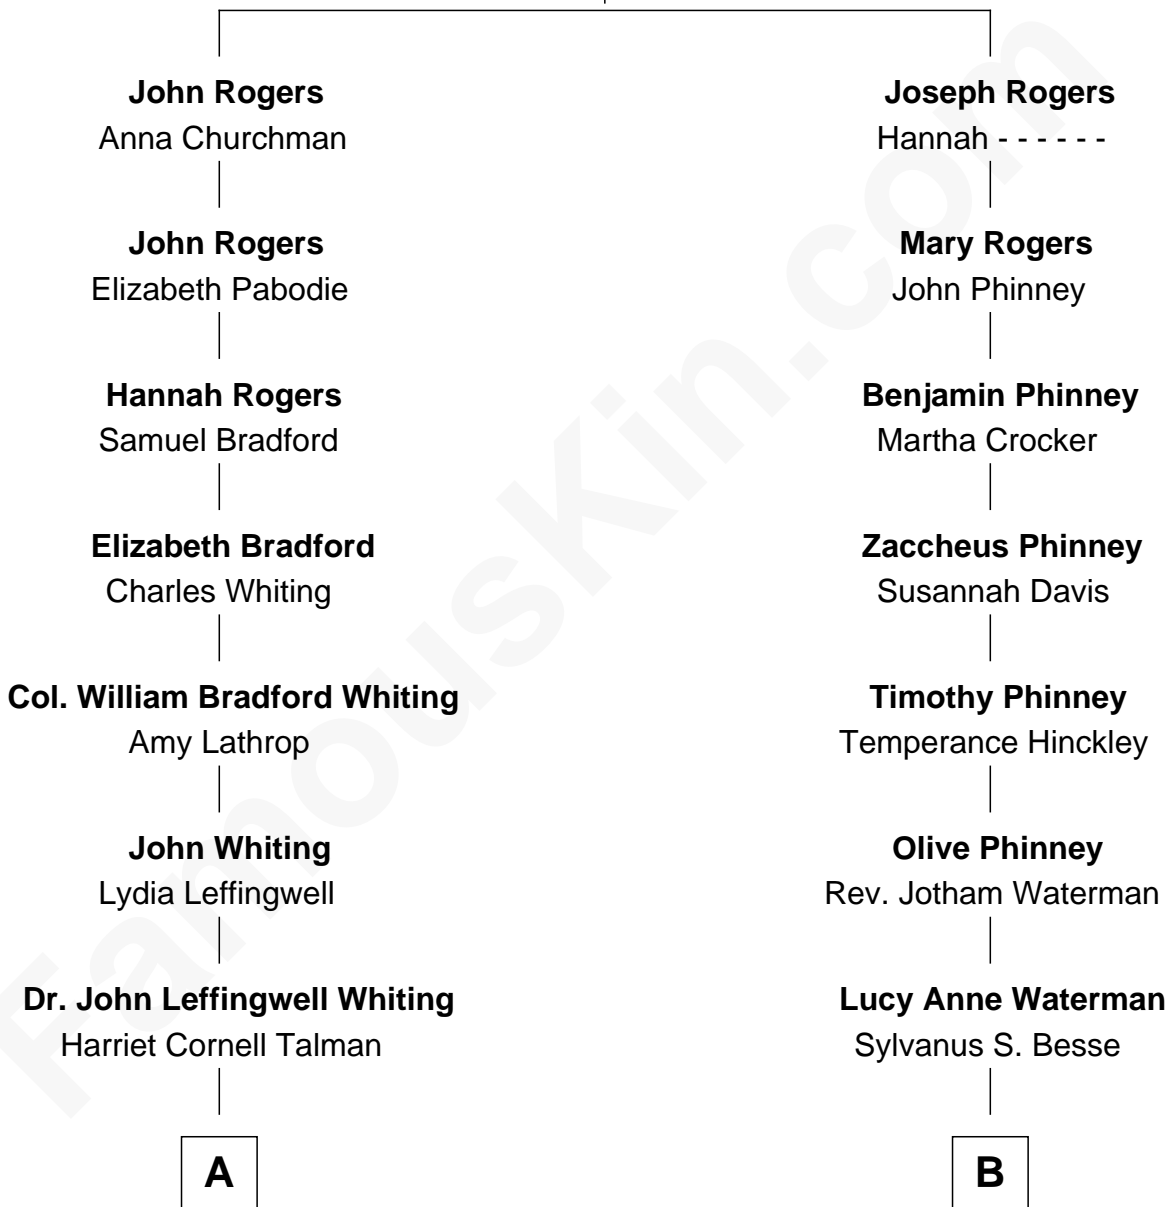

FamousKin.com

Relationship Chart of

Adlai Stevenson III
U.S. Senator from Illinois

11th cousin of

Jordana Brewster
TV and Movie Actress

Thomas Rogers
Alice Cosford

A

John Talman Whiting

Mary Sophia Hill

Mary DeGama Whiting

William Borden

John Borden

Ellen Wallace Waller

Ellen Borden

Adlai Ewing Stevenson

Adlai Stevenson III

U.S. Senator from Illinois

B

Lyman Waterman Besse

Henrietta Louisa Seger

Florence Foster Besse

Kingman Brewster

Kingman Brewster

Mary Louise Phillips