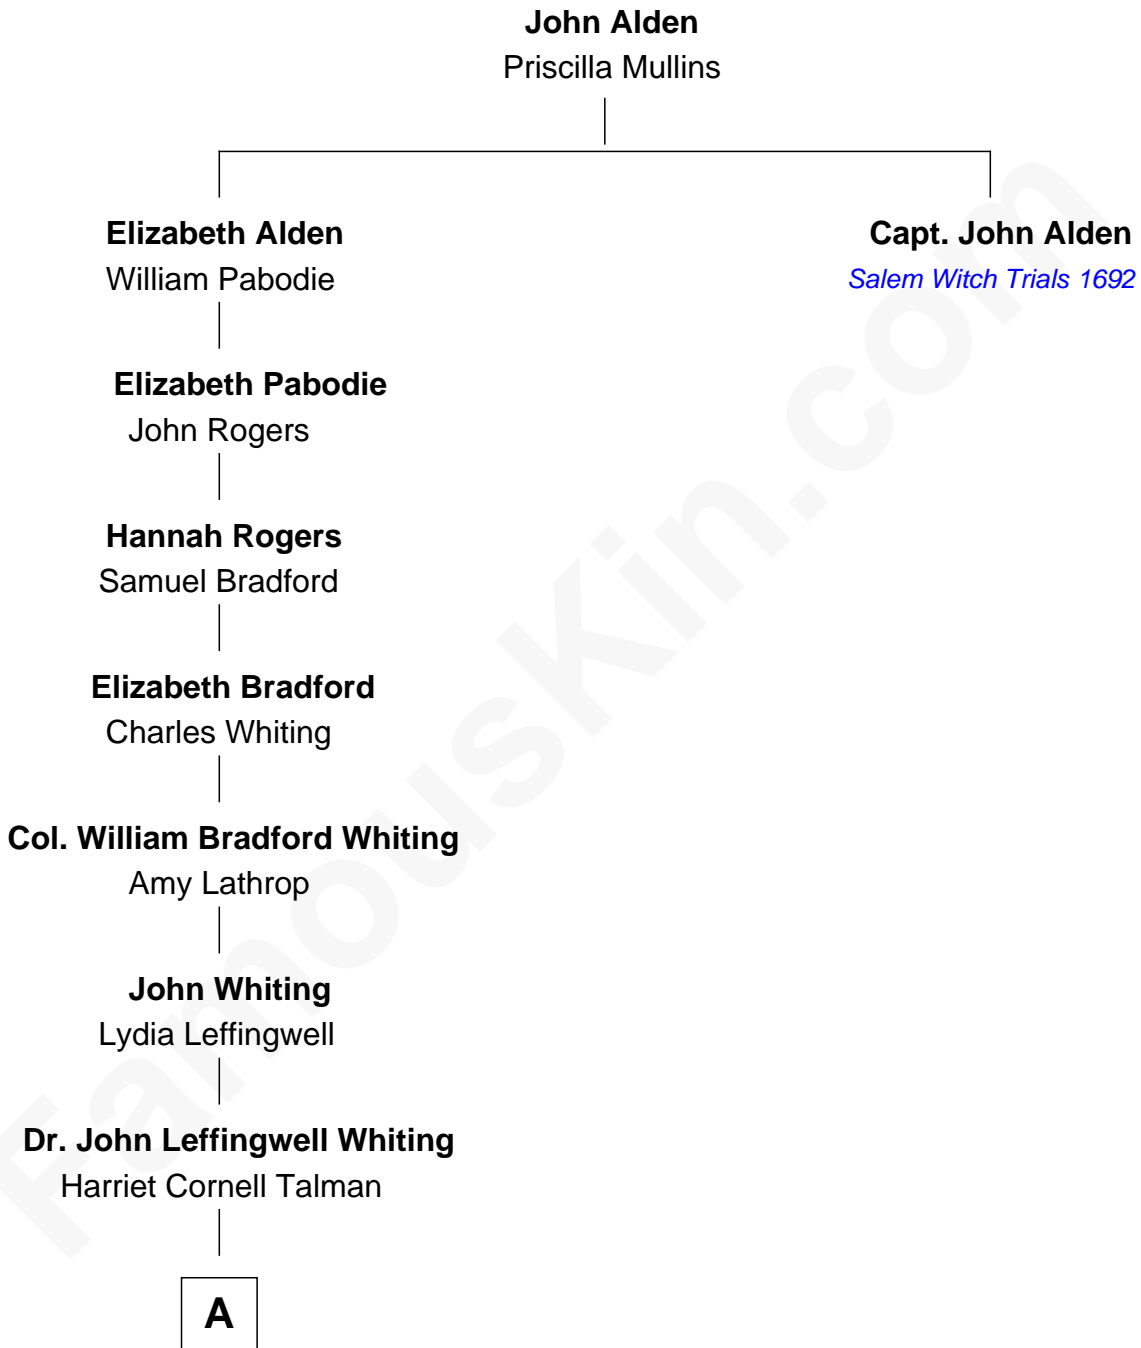

FamousKin.com Relationship Chart of

Adlai Stevenson III

U.S. Senator from Illinois

9th great-grandnephew of

Capt. John Alden

Accused of Witchcraft, Salem 1692

A

|
John Talman Whiting

Mary Sophia Hill

|
Mary DeGama Whiting

William Borden

|
John Borden

Ellen Wallace Waller

|
Ellen Borden

Adlai Ewing Stevenson

|
Adlai Stevenson III

U.S. Senator from Illinois

FamousKin.com