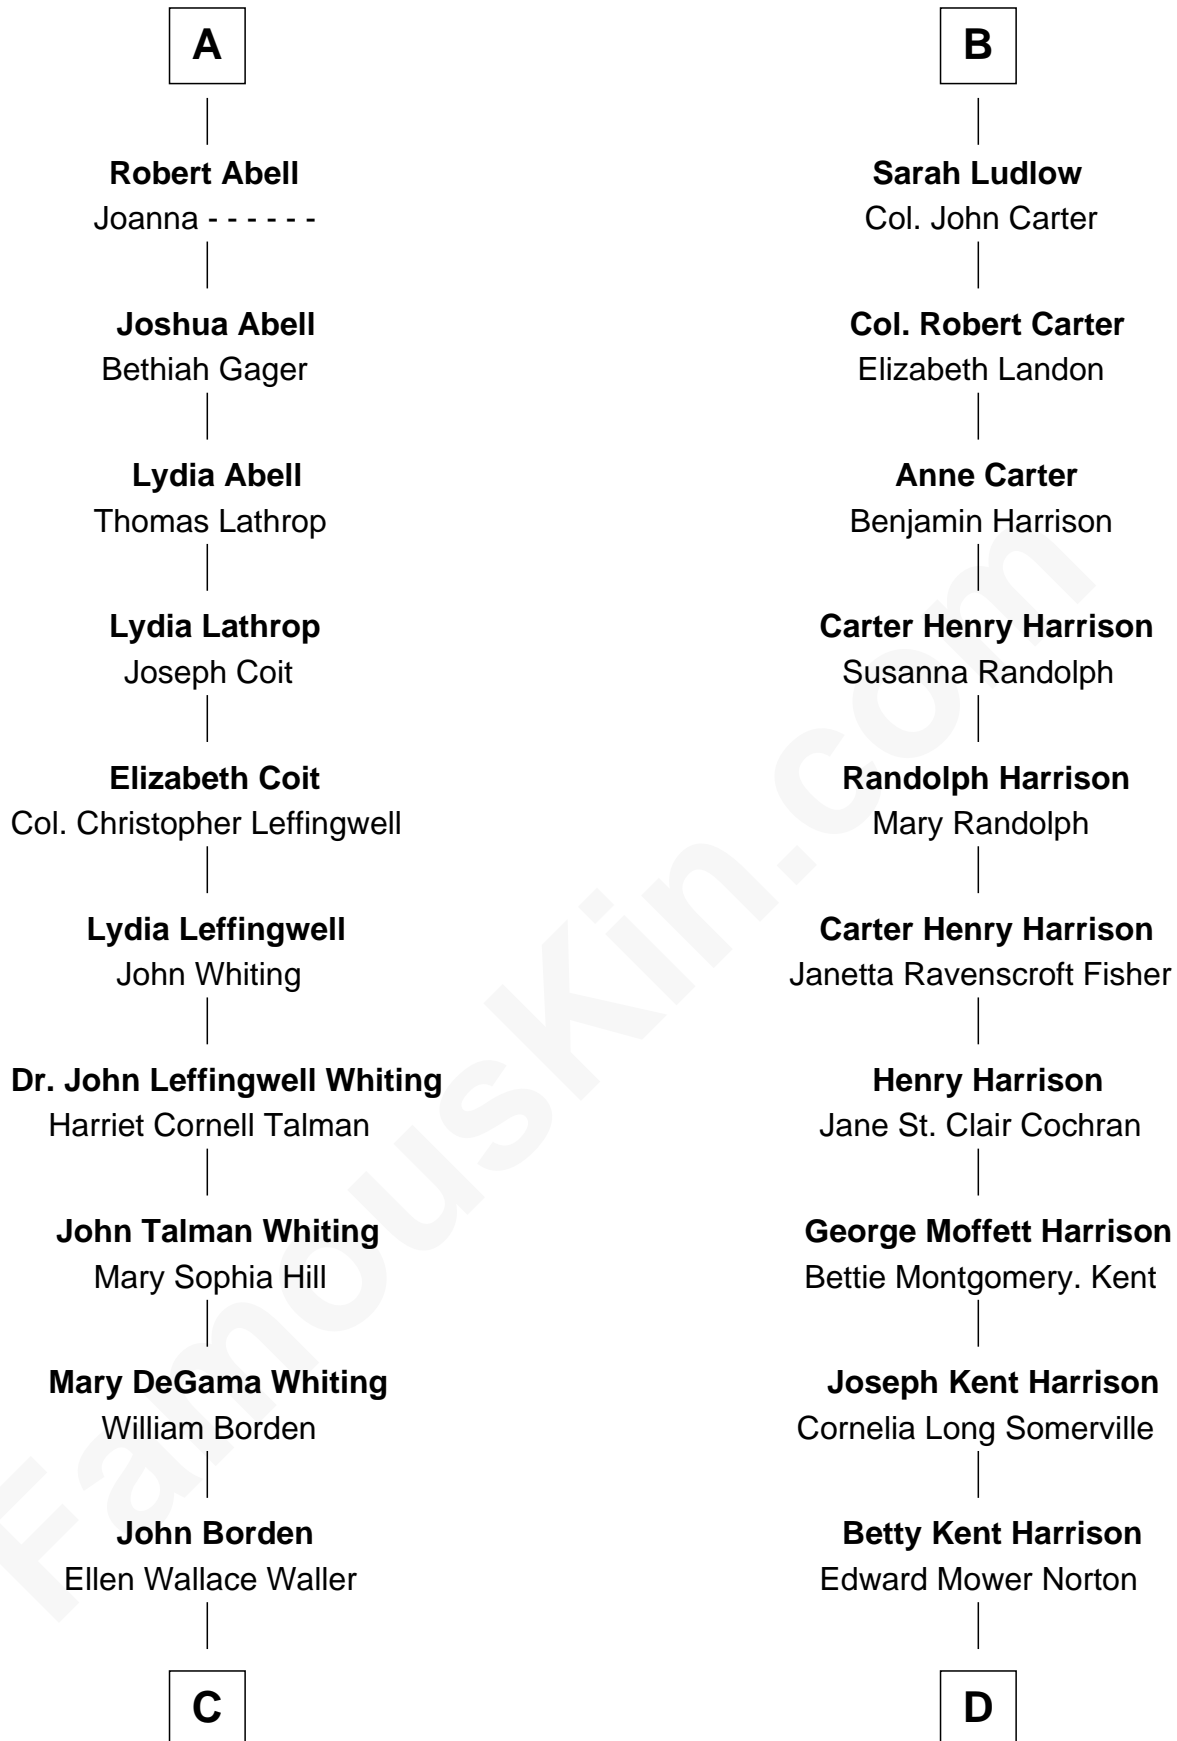

FamousKin.com Relationship Chart of

Adlai Stevenson III

U.S. Senator from Illinois

18th cousin of

Edward Norton

Movie Actor

Sir Walter Blount

Sancha de Ayala

Sir George Cotton

Mary Onley

Richard Cotton

Mary Mainwaring

Frances Cotton

George Abell

A

Sir Thomas Blount

George Ludlow

Thomas Ludlow

Jane Pyle

Gabriel Ludlow

Phillis - - - - -

B

C

Ellen Borden
Adlai Ewing Stevenson

Adlai Stevenson III
U.S. Senator from Illinois

D

Edward Mower Norton
Lydia Robinson Rouse

Edward Norton
Movie Actor

FamousKin.com