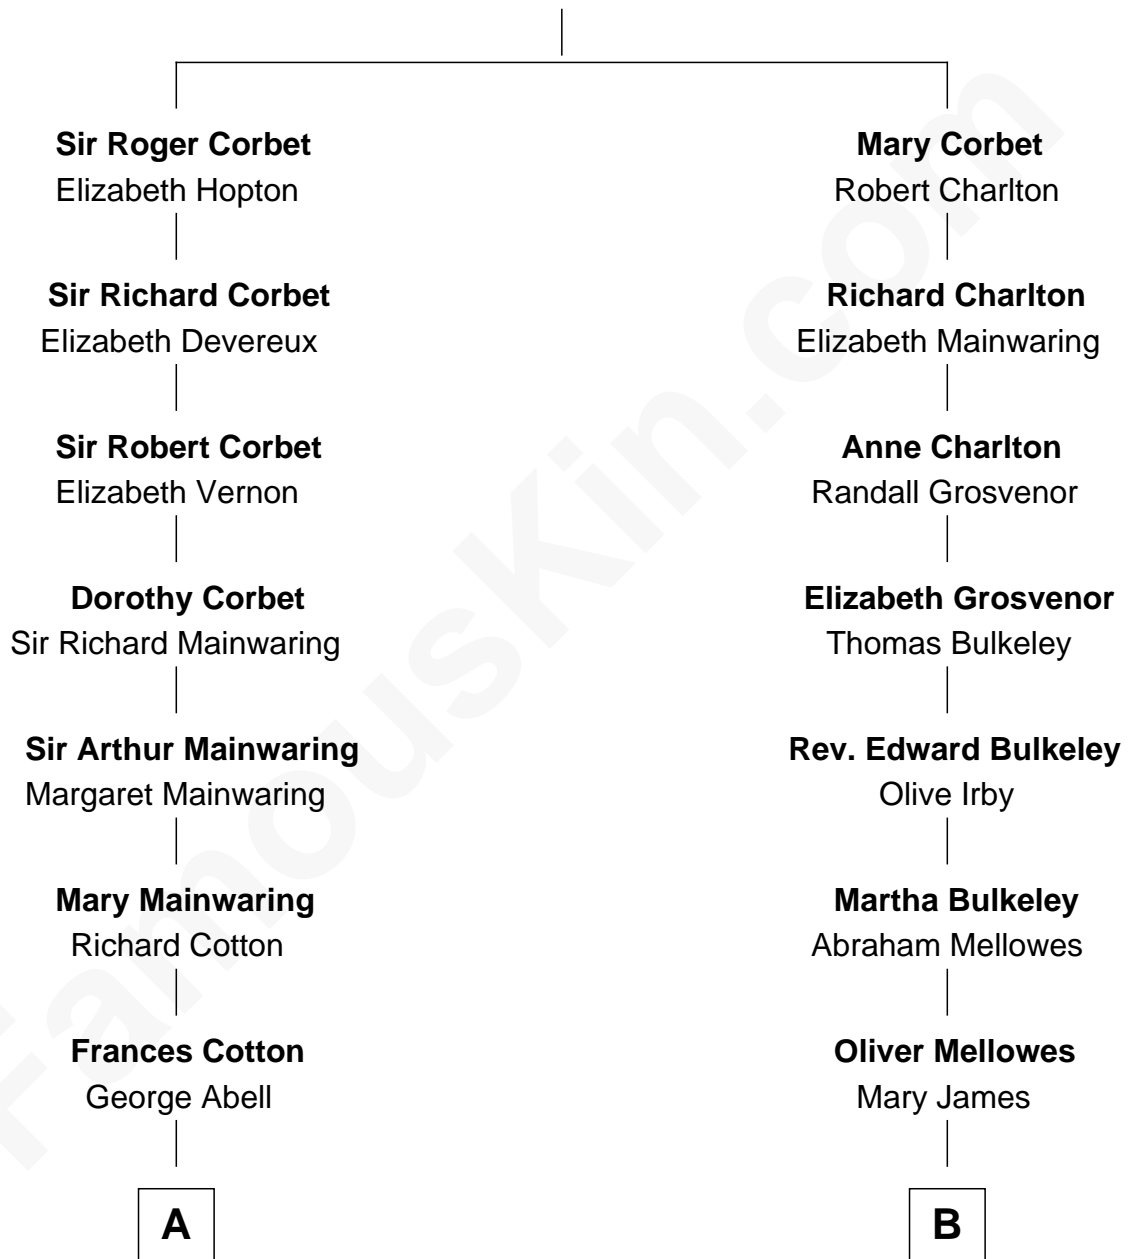

FamousKin.com Relationship Chart of

Adlai Stevenson III

U.S. Senator from Illinois

18th cousin of

Edward Norton

Movie Actor

Sir Robert Corbet

Margaret - - - - -

C

Ellen Borden
Adlai Ewing Stevenson

Adlai Stevenson III
U.S. Senator from Illinois

D

Edward Mower Norton
Lydia Robinson Rouse

Edward Norton
Movie Actor

FamousKin.com