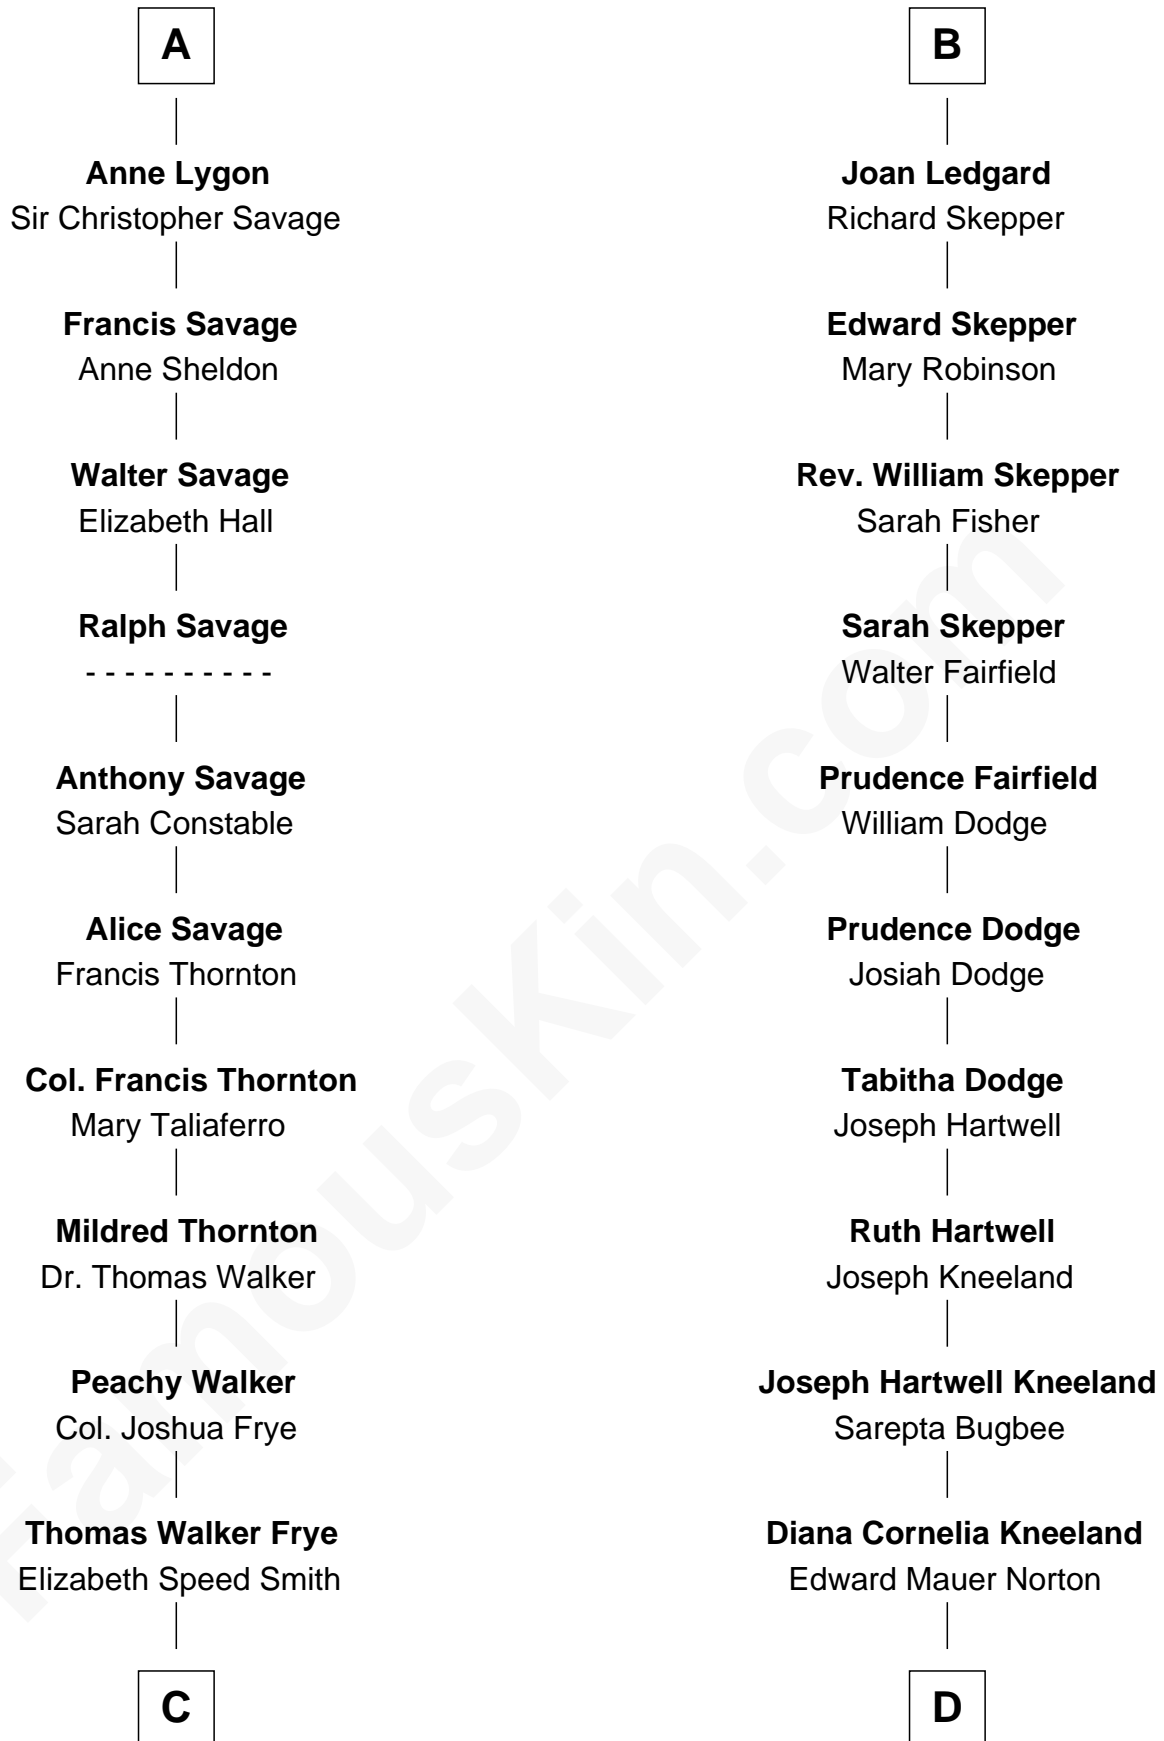

FamousKin.com

Relationship Chart of

Adlai Stevenson III

U.S. Senator from Illinois

21st cousin of

Edward Norton

Movie Actor

Margaret de Audley

Ralph de Stafford

C

Mary Peachy Frye
Rev. Lewis Warner Green

Letitia Green
Adlai Ewing Stevenson

Lewis Green Stevenson
Helen Louise Davis

Adlai Ewing Stevenson
Ellen Borden

Adlai Stevenson III
U.S. Senator from Illinois